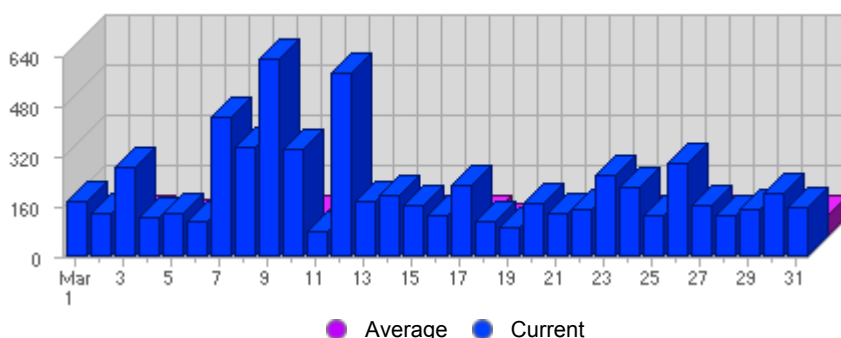

Traffic and Activity > Page Views

Report Description

Report Description: Page Views during the month of March 2006  
 Report Range: Month of March 2006  
 Report Scope: Historical Data

Historic Breakdown

Activity Breakdown

Date	Total Page Views	Average Page Views Historically	Change	Perce of Tot Page View
Wed Mar 1st, 2006	177	65,57	+177 ▲	2,6%
Thu Mar 2nd, 2006	135	72,89	+135 ▲	2,0%
Fri Mar 3rd, 2006	285	67,39	+285 ▲	4,2%
Sat Mar 4th, 2006	123	43,78	+123 ▲	1,8%
Sun Mar 5th, 2006	136	55,57	+24 ▲	2,0%
Mon Mar 6th, 2006	112	67,98	+39 ▲	1,6%
Tue Mar 7th, 2006	442	60,37	+343 ▲	6,6%
Wed Mar 8th, 2006	348	65,57	+171 ▲	5,2%
Thu Mar 9th, 2006	630	72,89	+495 ▲	9,4%
Fri Mar 10th, 2006	342	67,39	+57 ▲	5,1%
Sat Mar 11th, 2006	77	43,78	-46 ▼	1,1%
Sun Mar 12th, 2006	588	55,57	+452 ▲	8,8%
Mon Mar 13th, 2006	174	67,98	+62 ▲	2,6%
Tue Mar 14th, 2006	193	60,37	-249 ▼	2,9%

Wed Mar 15th, 2006	166	65,57	-182 ▼	2,50
Thu Mar 16th, 2006	132	72,89	-498 ▼	1,90
Fri Mar 17th, 2006	227	67,39	-115 ▼	3,40
Sat Mar 18th, 2006	110	43,78	+33 ▲	1,60
Sun Mar 19th, 2006	95	55,57	-493 ▼	1,40
Mon Mar 20th, 2006	167	67,98	-7 ▼	2,50
Tue Mar 21st, 2006	136	60,37	-57 ▼	2,00
Wed Mar 22nd, 2006	152	65,57	-14 ▼	2,20
Thu Mar 23rd, 2006	257	72,89	+125 ▲	3,80
Fri Mar 24th, 2006	222	67,39	-5 ▼	3,30
Sat Mar 25th, 2006	132	43,78	+22 ▲	1,90
Sun Mar 26th, 2006	296	55,57	+201 ▲	4,40
Mon Mar 27th, 2006	160	67,98	-7 ▼	2,40
Tue Mar 28th, 2006	128	60,37	-8 ▼	1,90
Wed Mar 29th, 2006	151	65,57	-1 ▼	2,20
Thu Mar 30th, 2006	200	72,89	-57 ▼	3,00
Fri Mar 31st, 2006	158	67,39	-64 ▼	2,30
	6,651	1,753	+2,666 ▲	