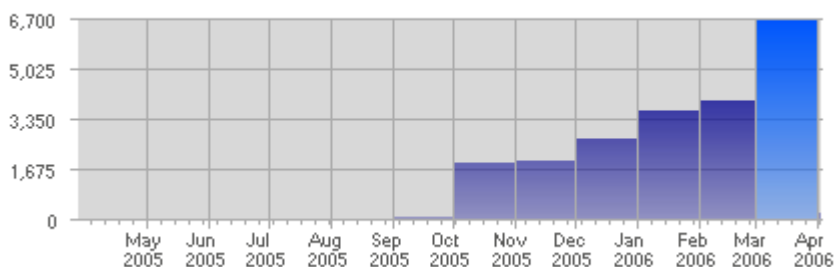

Traffic and Activity > Page Views

Report Description

Report Description: Page Views during the month of March 2006  
 Report Range: Month of March 2006  
 Report Scope: Historical Data

Historic Breakdown

Activity Breakdown

Date	Total Page Views	Average Page Views Historically	Change	Perce of Tot Page View
Wed Mar 1st, 2006	177	65,57	+177 ▲	2,6%
Thu Mar 2nd, 2006	135	72,89	+135 ▲	2,0%
Fri Mar 3rd, 2006	285	67,39	+285 ▲	4,2%
Sat Mar 4th, 2006	123	43,78	+123 ▲	1,8%
Sun Mar 5th, 2006	136	55,57	+24 ▲	2,0%
Mon Mar 6th, 2006	112	67,98	+39 ▲	1,6%
Tue Mar 7th, 2006	442	60,37	+343 ▲	6,6%
Wed Mar 8th, 2006	348	65,57	+171 ▲	5,2%
Thu Mar 9th, 2006	630	72,89	+495 ▲	9,4%
Fri Mar 10th, 2006	342	67,39	+57 ▲	5,1%
Sat Mar 11th, 2006	77	43,78	-46 ▼	1,1%
Sun Mar 12th, 2006	588	55,57	+452 ▲	8,8%
Mon Mar 13th, 2006	174	67,98	+62 ▲	2,6%
Tue Mar 14th, 2006	193	60,37	-249 ▼	2,9%