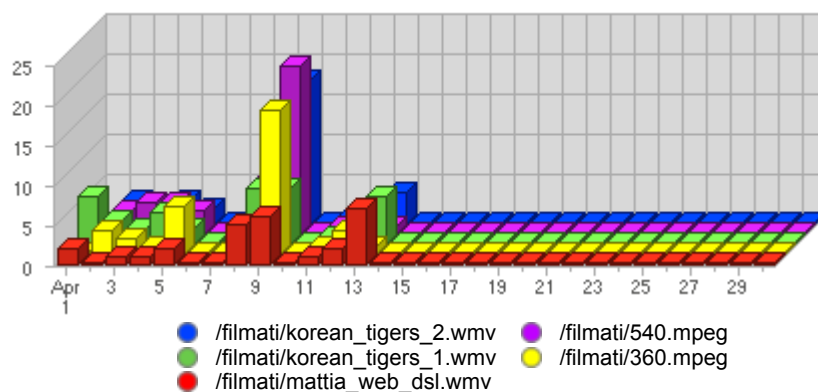

Pages and Content > Media & Downloads

Report Description

Report Description: Downloads during the month of April 2006
Report Range: Month of April 2006
Report Scope: Historical Data
List Size: 25 of 37

Activity Breakdown

#	File	Total Downloads	Average Downloads Historically	Change	Percent of Downloads
1.	/filmati/korean_tigers_2.wmv	45	10.00	+30 ▲	11,03%
2.	/filmati/540.mpeg	44	16,50	+5 ▲	10,78%
3.	/filmati/korean_tigers_1.wmv	38	16,25	+15 ▲	9,31%
4.	/filmati/360.mpeg	36	24.00	+3 ▲	8,82%
5.	/filmati/mattia_web_dsl.wmv	27	13,50	-19 ▼	6,62%
6.	/filmati+e+video/01_taegeuk_il_jang.wmv	23	-	+23 ▲	5,64%
7.	/filmati/cristiana_corsi_selezioni_olimpiche.wmv	18	14,75	-9 ▼	4,41%
8.	/filmati+e+video/esame+poom+davalli+chiara.wmv	11	-	+11 ▲	2,70%