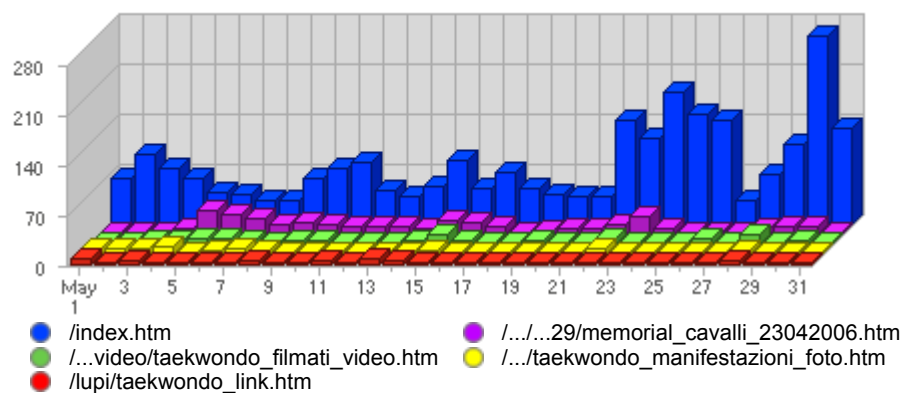

## Pages and Content &gt; Pages

## Report Description

Report Description: Pages visitors viewed during the month of May 2006  
 Report Range: Month of May 2006  
 Report Scope: Historical Data  
 List Size: 100 of 324

## Activity Breakdown

#	Title & Page	Total Page Views	Average Page Views Historically	Change	Percent of Page Views
1.	/index.htm	2,578	1,133.00	+230 ▲	31,96%
2.	/filmati_e_video/20060429/memorial_cavalli_23042006.htm	343	-	+343 ▲	4,25%
3.	/filmati_e_video/taekwondo_filmati_video.htm	153	-	+153 ▲	1,90%
4.	/manifestazioni/taekwondo_manifestazioni_foto.htm	116	66,50	+24 ▲	1,44%
5.	/lupi/taekwondo_link.htm	109	64,75	+13 ▲	1,35%
6.	/lupi/taekwondo_atleti_dan_poom.htm	103	63.00	-42 ▼	1,28%
7.	/lupi/taekwondo_articoli_e_news.htm	90	56,50	-11 ▼	1,12%
8.	/lupi/taekwondo_atleti_kup.htm	86	57,75	-40 ▼	1,07%