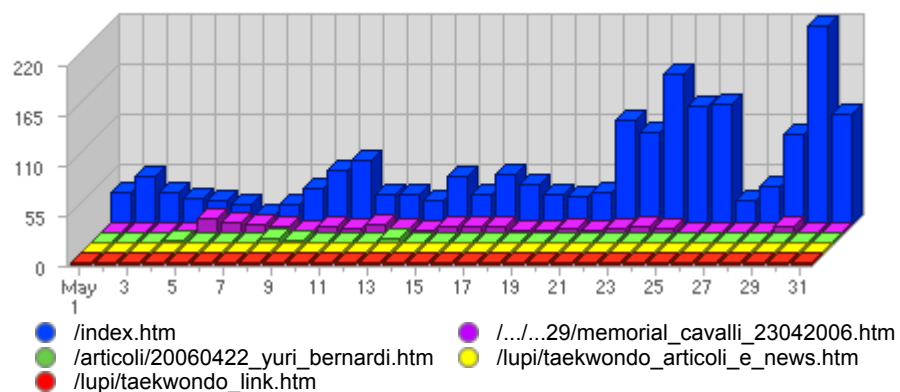

Pages and Content > Pages Viewed Once

Report Description

Report Description: Pages Viewed Once for Visitors during the month of May 2006
 Report Range: Month of May 2006
 Report Scope: Historical Data
 List Size: 100 of 161

Activity Breakdown

#	Title & Page	Total Page Views	Average Page Views Historically	Change	Percent of Page Views
1.	/index.htm	1,928	851,85	+266 ▲	72,54%
2.	/filmati_e_video/20060429/memorial_cavalli_23042006.htm	173	-	+173 ▲	6,51%
3.	/articoli/20060422_yuri_bernardi.htm	38	19,00	+24 ▲	1,43%
4.	/lupi/taekwondo_articoli_e_news.htm	19	7,75	+6 ▲	0,72%
5.	/lupi/taekwondo_link.htm	17	12,00	-1 ▼	0,64%
6.	/filmati_e_video/taekwondo_filmati_video.htm	15	-	+15 ▲	0,56%
7.	/sport/taekwondo_storia_sport.htm	14	4,50	+7 ▲	0,53%
8.	/lupi/taekwondo_medagliere.htm	14	7,00	+10 ▲	0,53%