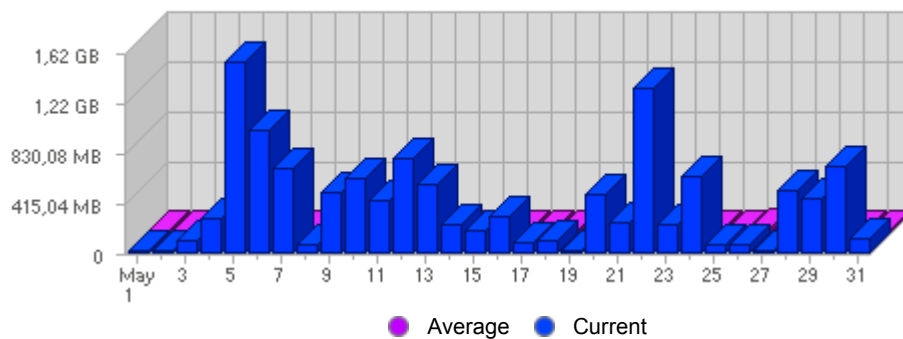

Traffic and Activity > Bandwidth

Report Description

Report Description: Bandwidth during the month of May 2006
 Report Range: Month of May 2006
 Report Scope: Historical Data

Historic Breakdown

Activity Breakdown

Date	Total Bandwidth	Average Bandwidth Historically	Change	Percent of Total Bandwidth
Mon May 1st, 2006	27,66 MB	32,33 MB	+27,66 MB ▲	0,22%
Tue May 2nd, 2006	11,40 MB	22,37 MB	+11,40 MB ▲	0,09%
Wed May 3rd, 2006	111,33 MB	30,28 MB	+111,33 MB ▲	0,88%
Thu May 4th, 2006	286,09 MB	21,42 MB	+286,09 MB ▲	2,26%
Fri May 5th, 2006	1,54 GB	47,62 MB	+1,54 GB ▲	12,45%
Sat May 6th, 2006	1,00 GB	40,17 MB	+1,00 GB ▲	8,08%
Sun May 7th, 2006	706,03 MB	26,14 MB	+692,09 MB ▲	5,57%
Mon May 8th, 2006	68,08 MB	32,33 MB	+40,42 MB ▲	0,54%
Tue May 9th, 2006	509,28 MB	22,37 MB	+497,88 MB ▲	4,01%
Wed May 10th, 2006	621,72 MB	30,28 MB	+510,40 MB ▲	4,90%
Thu May 11th, 2006	438,29 MB	21,42 MB	+152,20 MB ▲	3,46%
Fri May 12th, 2006	786,28 MB	47,62 MB	-793,68 MB ▼	6,20%
Sat May 13th, 2006	565,19 MB	40,17 MB	-459,33 MB ▼	4,46%
Sun May 14th, 2006	241,35 MB	26,14 MB	-464,68 MB ▼	1,90%
Mon May 15th, 2006	185,91 MB	32,33 MB	+117,83 MB ▲	1,47%
Tue May 16th, 2006	300,24 MB	22,37 MB	-209,04 MB ▼	2,37%
Wed May 17th, 2006	96,33 MB	30,28 MB	-525,40 MB ▼	0,76%
Thu May 18th, 2006	100,38 MB	21,42 MB	-337,91 MB ▼	0,79%
Fri May 19th, 2006	17,56 MB	47,62 MB	-768,71 MB ▼	0,14%
Sat May 20th, 2006	494,80 MB	40,17 MB	-70,38 MB ▼	3,90%
Sun May 21st, 2006	259,34 MB	26,14 MB	+17,99 MB ▲	2,04%
Mon May 22nd, 2006	1,34 GB	32,33 MB	+1,16 GB ▲	10,82%
Tue May 23rd, 2006	235,65 MB	22,37 MB	-64,59 MB ▼	1,86%
Wed May 24th, 2006	647,01 MB	30,28 MB	+550,68 MB ▲	5,10%
Thu May 25th, 2006	77,60 MB	21,42 MB	-22,78 MB ▼	0,61%
Fri May 26th, 2006	76,88 MB	47,62 MB	+59,32 MB ▲	0,61%
Sat May 27th, 2006	10,33 MB	40,17 MB	-484,47 MB ▼	0,08%
Sun May 28th, 2006	518,12 MB	26,14 MB	+258,78 MB ▲	4,08%