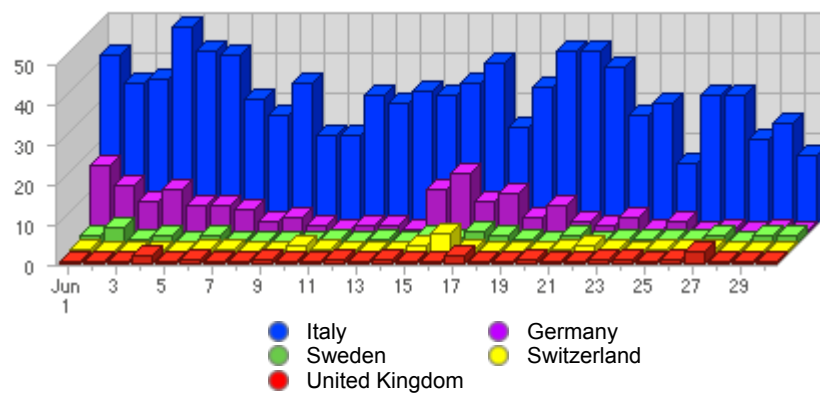

Geographic Info > **European Country****Report Description**

Report Description: European Countries that Visitors came from during the month of June 2006
Report Range: Month of June 2006
Report Scope: Historical Data
List Size: 25 of 25

Map**Activity Breakdown**

#	Flag	Country	Total Visits	Average Visits Historically	Change	Percent of Visits
1.		Italy	968	273,21	-170 ▼	77,63%
2.		Germany	153	62.00	-34 ▼	12,27%
3.		Sweden	34	10,22	-11 ▼	2,73%
4.		Switzerland	21	12,40	+9 ▲	1,68%
5.		United Kingdom	15	6,25	0 ▬	1,20%
6.		France	10	2.00	+6 ▲	0,80%
7.		Spain	9	1.00	+7 ▲	0,72%
8.		Belgium	8	7.00	-6 ▼	0,64%
9.		Luxembourg	4	8.00	-12 ▼	0,32%
10.		Hungary	3	-	+3 ▲	0,24%
11.		Slovenia	3	1,50	+1 ▲	0,24%