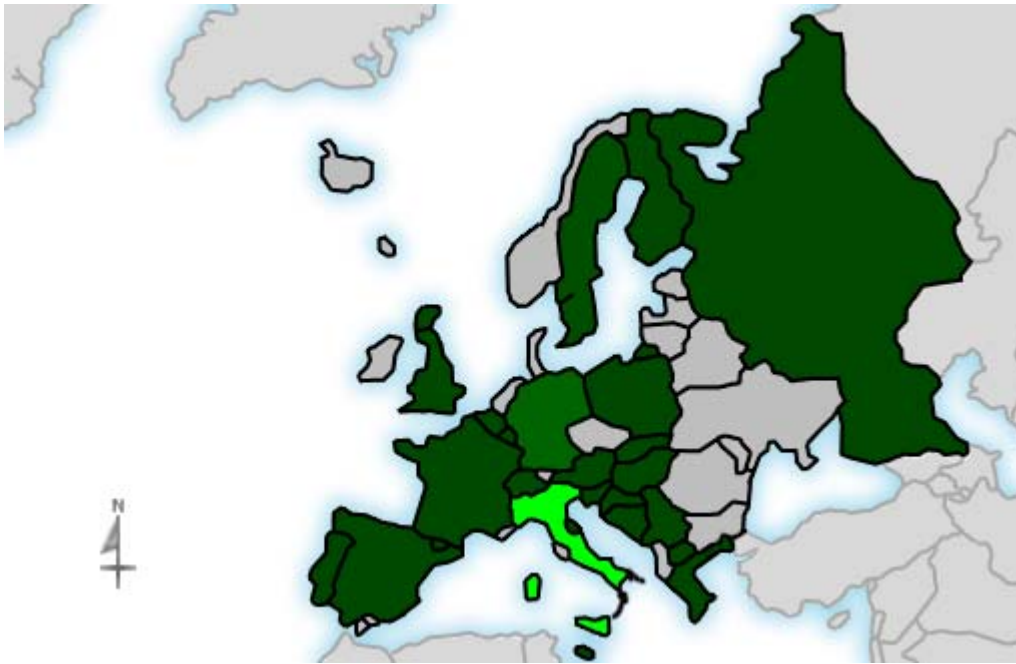

Geographic Info > **European Country****Report Description**

Report Description: European Countries that Visitors came from during the month of June 2006
Report Range: Month of June 2006
Report Scope: Historical Data
List Size: 25 of 25

Map**Activity Breakdown**

#	Flag	Country	Total Visits	Average Visits Historically	Change	Percent of Visits
1.		Italy	968	273,21	-170 ▼	77,63%
2.		Germany	153	62.00	-34 ▼	12,27%
3.		Sweden	34	10,22	-11 ▼	2,73%
4.		Switzerland	21	12,40	+9 ▲	1,68%
5.		United Kingdom	15	6,25	0 ▬	1,20%
6.		France	10	2.00	+6 ▲	0,80%
7.		Spain	9	1.00	+7 ▲	0,72%
8.		Belgium	8	7.00	-6 ▼	0,64%
9.		Luxembourg	4	8.00	-12 ▼	0,32%
10.		Hungary	3	-	+3 ▲	0,24%
11.		Slovenia	3	1,50	+1 ▲	0,24%