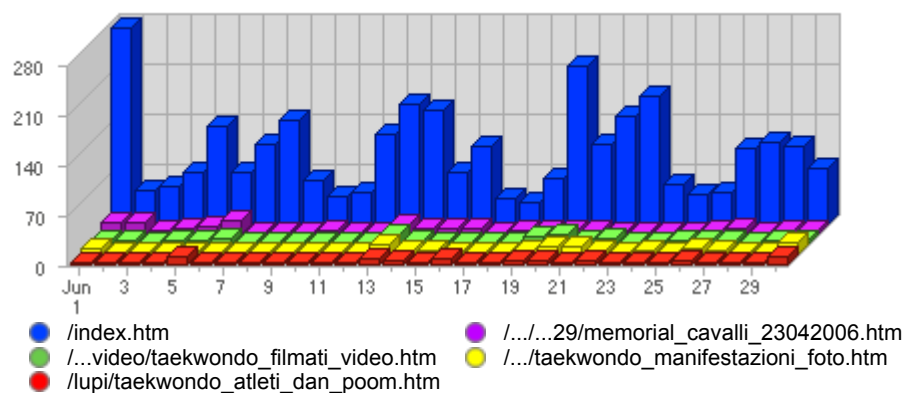

Pages and Content > Pages

Report Description

Report Description: Pages visitors viewed during the month of June 2006
 Report Range: Month of June 2006
 Report Scope: Historical Data
 List Size: 100 of 344

Activity Breakdown

#	Title & Page	Total Page Views	Average Page Views Historically	Change	Percent of Page Views
1.	/index.htm	3,048	1,269,79	+470 ▲	36,77%
2.	/filmati_e_video/20060429/memorial_cavalli_23042006.htm	200	100,00	-143 ▼	2,41%
3.	/filmati_e_video/taekwondo_filmati_video.htm	170	85,00	+17 ▲	2,05%
4.	/manifestazioni/taekwondo_manifestazioni_foto.htm	147	88,17	+31 ▲	1,77%
5.	/lupi/taekwondo_atleti_dan_poom.htm	114	71,00	+11 ▲	1,38%
6.	/lupi/taekwondo_amici_dello_sport.htm	102	63,00	+20 ▲	1,23%
7.	/lupi/taekwondo_articoli_e_news.htm	96	63,20	+6 ▲	1,16%
8.	/lupi/taekwondo_link.htm	87	73,60	-22 ▼	1,05%