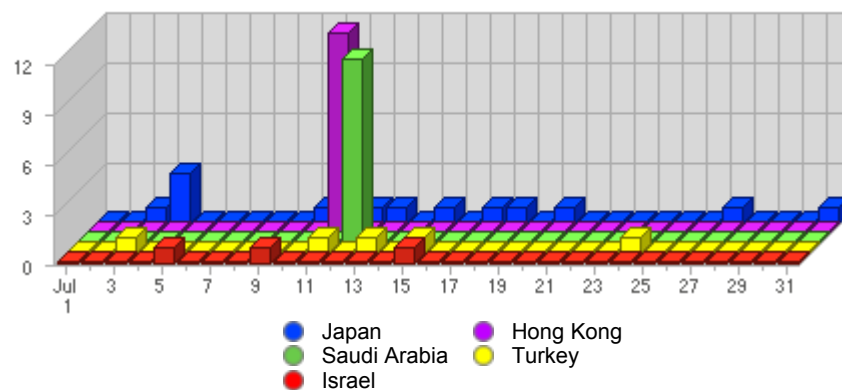

Geographic Info > [Asian Country](#)

Report Description

Report Description: Asian Countries that Visitors came from during the month of July 2006
Report Range: Month of July 2006
Report Scope: Historical Data
List Size: 10 of 10

Map

Activity Breakdown

#	Flag	Country	Total Visits	Average Visits Historically	Change	Percent of Visits
1.		Japan	13	9,33	+2 ▲	26,53%
2.		Hong Kong	12	-	+12 ▲	24,49%
3.		Saudi Arabia	11	5,50	+8 ▲	22,45%
4.		Turkey	5	3.00	0 ▬	10,20%
5.		Israel	3	-	+3 ▲	6,12%
6.		China	1	1,50	-1 ▼	2,04%
7.		Philippines	1	-	+1 ▲	2,04%
8.		Russia	1	0,50	-1 ▼	2,04%
9.		Iran	1	-	+1 ▲	2,04%
10.		Macau	1	-	+1 ▲	2,04%
			49	14	+23 ▲	