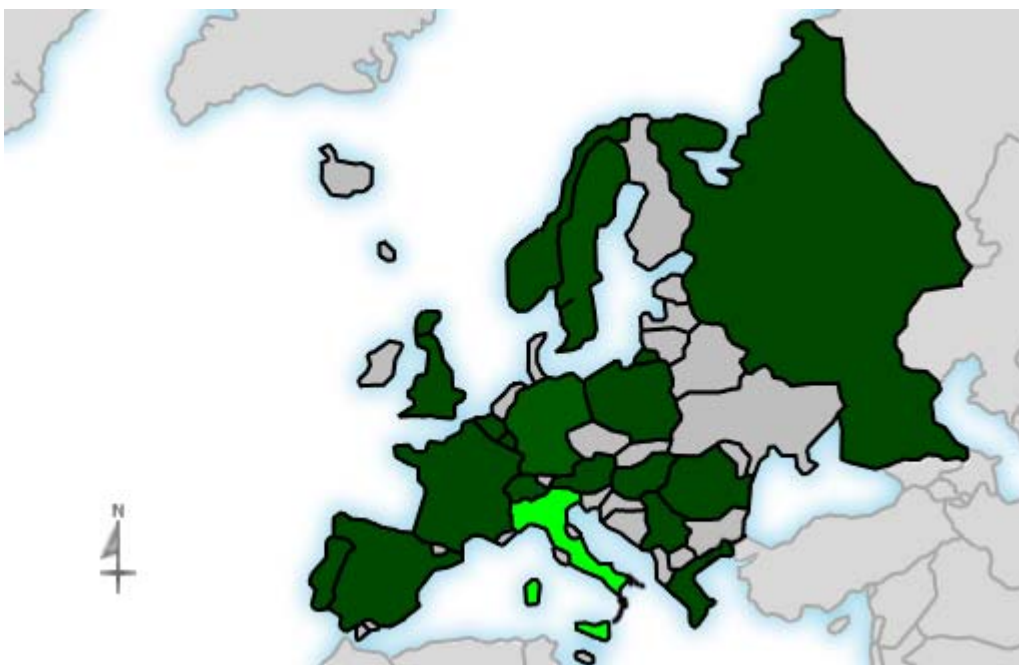

Geographic Info > **European Country****Report Description**

Report Description: European Countries that Visitors came from during the month of July 2006

Report Range: Month of July 2006

Report Scope: Historical Data

List Size: 18 of 18

Map**Activity Breakdown**

#	Flag	Country	Total Visits	Average Visits Historically	Change	Percent of Visits
1.		Italy	794	307,93	-174 ▼	81,77%
2.		Germany	78	75,00	-75 ▼	8,03%
3.		Sweden	24	12,60	-10 ▼	2,47%
4.		Switzerland	18	13,83	-3 ▼	1,85%
5.		United Kingdom	17	9,50	+2 ▲	1,75%
6.		Spain	8	3,67	-1 ▼	0,82%
7.		Luxembourg	5	6,67	+1 ▲	0,52%
8.		Belgium	5	7,33	-3 ▼	0,52%
9.		France	5	4,67	-5 ▼	0,52%
10.		Portugal	4	4,67	+2 ▲	0,41%
11.		Hungary	4	2,00	+1 ▲	0,41%