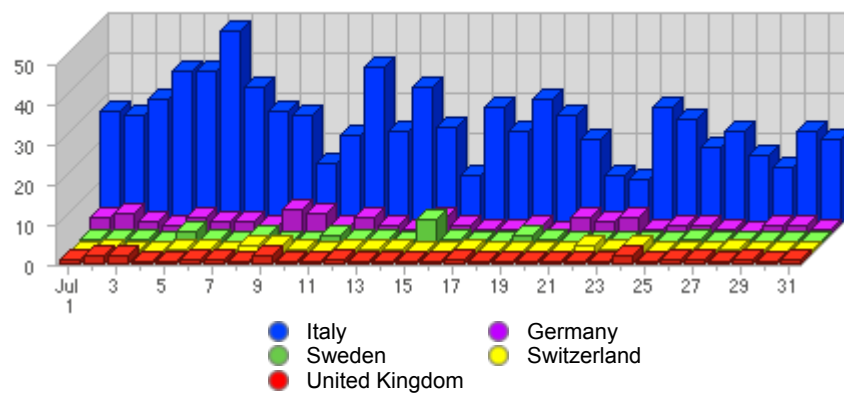

Geographic Info > **European Country****Report Description**

Report Description: European Countries that Visitors came from during the month of July 2006

Report Range: Month of July 2006

Report Scope: Historical Data

List Size: 18 of 18

Map**Activity Breakdown**

#	Flag	Country	Total Visits	Average Visits Historically	Change	Percent of Visits
1.		Italy	794	307,93	-174 ▼	81,77%
2.		Germany	78	75,00	-75 ▼	8,03%
3.		Sweden	24	12,60	-10 ▼	2,47%
4.		Switzerland	18	13,83	-3 ▼	1,85%
5.		United Kingdom	17	9,50	+2 ▲	1,75%
6.		Spain	8	3,67	-1 ▼	0,82%
7.		Luxembourg	5	6,67	+1 ▲	0,52%
8.		Belgium	5	7,33	-3 ▼	0,52%
9.		France	5	4,67	-5 ▼	0,52%
10.		Portugal	4	4,67	+2 ▲	0,41%
11.		Hungary	4	2,00	+1 ▲	0,41%