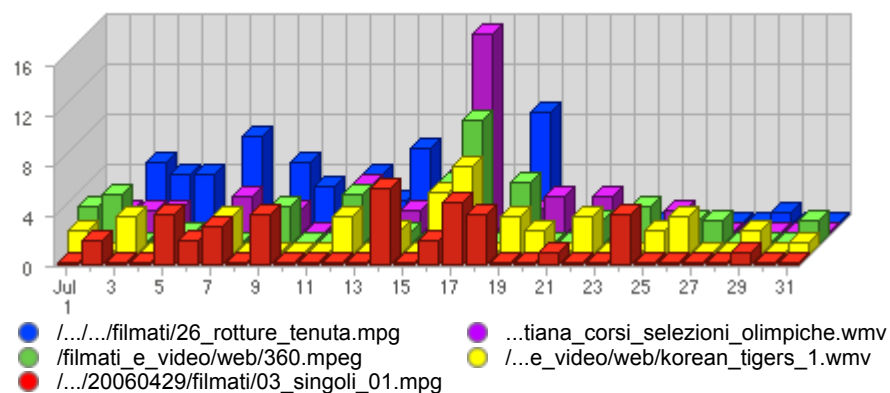

Pages and Content > Media & Downloads

Report Description

Report Description: Downloads during the month of July 2006
Report Range: Month of July 2006
Report Scope: Historical Data
List Size: 95 of 95

Activity Breakdown

#	File	Total Downloads	Average Downloads Historically	Change	Percent of Downloads
1.	/filmati_e_video/20060429/filmati/26_rotture_tenuta.mpg	56	50,67	-40 ▼	5,52%
2.	/filmati_e_video/web/cristiana_corsi_selezioni_olimpiche.wmv	49	19,00	+11 ▲	4,83%
3.	/filmati_e_video/web/360.mpeg	47	18,00	+11 ▲	4,64%
4.	/filmati_e_video/web/korean_tigers_1.wmv	42	24,50	-7 ▼	4,14%
5.	/filmati_e_video/20060429/filmati/03_singoli_01.mpg	38	35,00	-32 ▼	3,75%
6.	/filmati_e_video/20060429/filmati/23_coppia_mariella_vito_finale.mpg	33	12,50	+8 ▲	3,25%
7.	/filmati_e_video/20060429/filmati/25_finale_lazio.mpg	32	27,50	-23 ▼	3,16%
8.	/filmati_e_video/web/540.mpeg	31	20,50	-10 ▼	3,06%