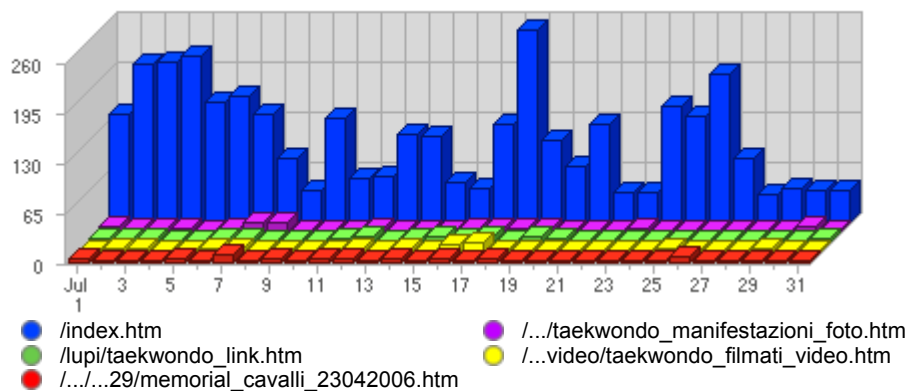

Pages and Content > Pages

Report Description

Report Description: Pages visitors viewed during the month of July 2006
 Report Range: Month of July 2006
 Report Scope: Historical Data
 List Size: 100 of 347

Activity Breakdown

#	Title & Page	Total Page Views	Average Page Views Historically	Change	Percent of Page Views
1.	/index.htm	3,417	1,412,93	+369 ▲	42,43%
2.	/manifestazioni/taekwondo_manifestazioni_foto.htm	114	91,86	-33 ▼	1,42%
3.	/lupi/taekwondo_link.htm	107	80,29	+20 ▲	1,33%
4.	/filmati_e_video/taekwondo_filmati_video.htm	101	90,33	-69 ▼	1,25%
5.	/filmati_e_video/20060429/memorial_cavalli_23042006.htm	101	100,33	-99 ▼	1,25%
6.	/lupi/taekwondo_atleti_dan_poom.htm	79	78,29	-35 ▼	0,98%
7.	/lupi/taekwondo_atleti_kup.htm	74	66,17	-6 ▼	0,92%
8.	/articoli/20060422_yuri_bernardi.htm	60	44,00	+13 ▲	0,75%