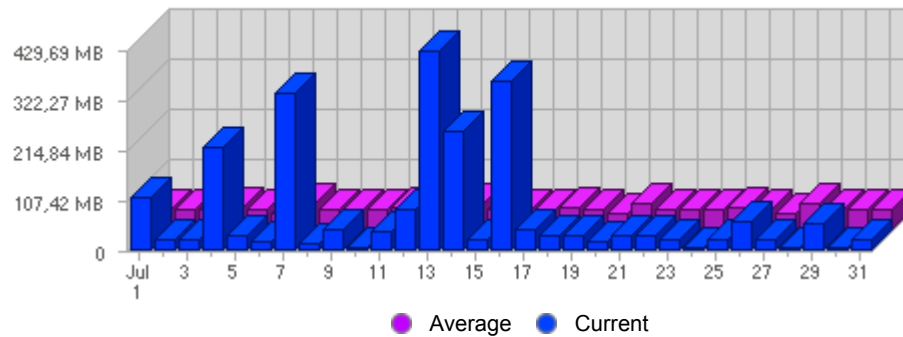

Traffic and Activity > Bandwidth

Report Description

Report Description: Bandwidth during the month of July 2006
 Report Range: Month of July 2006
 Report Scope: Historical Data

Historic Breakdown

Activity Breakdown

Date	Total Bandwidth	Average Bandwidth Historically	Change	Percent of Total Bandwidth
Sat Jul 1st, 2006	112,18 MB	44,02 MB	+112,18 MB ▲	4,57%
Sun Jul 2nd, 2006	23,25 MB	45,41 MB	+23,25 MB ▲	0,95%
Mon Jul 3rd, 2006	22,08 MB	46,39 MB	+22,08 MB ▲	0,90%
Tue Jul 4th, 2006	219,28 MB	49,83 MB	+219,28 MB ▲	8,94%
Wed Jul 5th, 2006	33,10 MB	43,66 MB	+33,10 MB ▲	1,35%
Thu Jul 6th, 2006	17,77 MB	36,96 MB	+17,77 MB ▲	0,73%
Fri Jul 7th, 2006	336,25 MB	59,95 MB	+336,25 MB ▲	13,71%
Sat Jul 8th, 2006	14,79 MB	44,02 MB	-97,38 MB ▼	0,60%
Sun Jul 9th, 2006	43,75 MB	45,41 MB	+20,50 MB ▲	1,78%
Mon Jul 10th, 2006	6,77 MB	46,39 MB	-15,31 MB ▼	0,28%
Tue Jul 11th, 2006	42,50 MB	49,83 MB	-176,79 MB ▼	1,73%
Wed Jul 12th, 2006	88,42 MB	43,66 MB	+55,32 MB ▲	3,60%
Thu Jul 13th, 2006	426,74 MB	36,96 MB	+408,97 MB ▲	17,39%
Fri Jul 14th, 2006	254,14 MB	59,95 MB	-82,11 MB ▼	10,36%
Sat Jul 15th, 2006	22,73 MB	44,02 MB	+7,94 MB ▲	0,93%
Sun Jul 16th, 2006	363,31 MB	45,41 MB	+319,56 MB ▲	14,81%
Mon Jul 17th, 2006	45,69 MB	46,39 MB	+38,92 MB ▲	1,86%
Tue Jul 18th, 2006	33,50 MB	49,83 MB	-9,00 MB ▼	1,37%
Wed Jul 19th, 2006	32,78 MB	43,66 MB	-55,64 MB ▼	1,34%
Thu Jul 20th, 2006	18,19 MB	36,96 MB	-408,55 MB ▼	0,74%
Fri Jul 21st, 2006	33,12 MB	59,95 MB	-221,02 MB ▼	1,35%
Sat Jul 22nd, 2006	32,47 MB	44,02 MB	+9,73 MB ▲	1,32%
Sun Jul 23rd, 2006	23,11 MB	45,41 MB	-340,20 MB ▼	0,94%
Mon Jul 24th, 2006	3,93 MB	46,39 MB	-41,76 MB ▼	0,16%
Tue Jul 25th, 2006	25,25 MB	49,83 MB	-8,25 MB ▼	1,03%
Wed Jul 26th, 2006	60,54 MB	43,66 MB	+27,76 MB ▲	2,47%
Thu Jul 27th, 2006	24,63 MB	36,96 MB	+6,43 MB ▲	1,00%
Fri Jul 28th, 2006	4,95 MB	59,95 MB	-28,17 MB ▼	0,20%