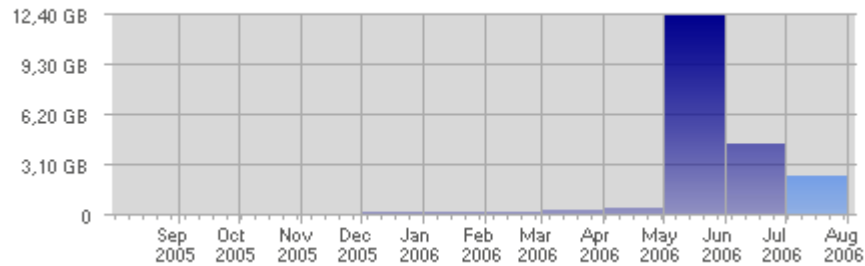

Traffic and Activity > Bandwidth

Report Description

Report Description: Bandwidth during the month of July 2006
 Report Range: Month of July 2006
 Report Scope: Historical Data

Historic Breakdown

Activity Breakdown

Date	Total Bandwidth	Average Bandwidth Historically	Change	Percent of Total Bandwidth
Sat Jul 1st, 2006	112,18 MB	44,02 MB	+112,18 MB ▲	4,57%
Sun Jul 2nd, 2006	23,25 MB	45,41 MB	+23,25 MB ▲	0,95%
Mon Jul 3rd, 2006	22,08 MB	46,39 MB	+22,08 MB ▲	0,90%
Tue Jul 4th, 2006	219,28 MB	49,83 MB	+219,28 MB ▲	8,94%
Wed Jul 5th, 2006	33,10 MB	43,66 MB	+33,10 MB ▲	1,35%
Thu Jul 6th, 2006	17,77 MB	36,96 MB	+17,77 MB ▲	0,73%
Fri Jul 7th, 2006	336,25 MB	59,95 MB	+336,25 MB ▲	13,71%
Sat Jul 8th, 2006	14,79 MB	44,02 MB	-97,38 MB ▼	0,60%
Sun Jul 9th, 2006	43,75 MB	45,41 MB	+20,50 MB ▲	1,78%
Mon Jul 10th, 2006	6,77 MB	46,39 MB	-15,31 MB ▼	0,28%
Tue Jul 11th, 2006	42,50 MB	49,83 MB	-176,79 MB ▼	1,73%
Wed Jul 12th, 2006	88,42 MB	43,66 MB	+55,32 MB ▲	3,60%
Thu Jul 13th, 2006	426,74 MB	36,96 MB	+408,97 MB ▲	17,39%
Fri Jul 14th, 2006	254,14 MB	59,95 MB	-82,11 MB ▼	10,36%
Sat Jul 15th, 2006	22,73 MB	44,02 MB	+7,94 MB ▲	0,93%
Sun Jul 16th, 2006	363,31 MB	45,41 MB	+319,56 MB ▲	14,81%
Mon Jul 17th, 2006	45,69 MB	46,39 MB	+38,92 MB ▲	1,86%
Tue Jul 18th, 2006	33,50 MB	49,83 MB	-9,00 MB ▼	1,37%
Wed Jul 19th, 2006	32,78 MB	43,66 MB	-55,64 MB ▼	1,34%
Thu Jul 20th, 2006	18,19 MB	36,96 MB	-408,55 MB ▼	0,74%
Fri Jul 21st, 2006	33,12 MB	59,95 MB	-221,02 MB ▼	1,35%
Sat Jul 22nd, 2006	32,47 MB	44,02 MB	+9,73 MB ▲	1,32%
Sun Jul 23rd, 2006	23,11 MB	45,41 MB	-340,20 MB ▼	0,94%
Mon Jul 24th, 2006	3,93 MB	46,39 MB	-41,76 MB ▼	0,16%
Tue Jul 25th, 2006	25,25 MB	49,83 MB	-8,25 MB ▼	1,03%
Wed Jul 26th, 2006	60,54 MB	43,66 MB	+27,76 MB ▲	2,47%
Thu Jul 27th, 2006	24,63 MB	36,96 MB	+6,43 MB ▲	1,00%
Fri Jul 28th, 2006	4,95 MB	59,95 MB	-28,17 MB ▼	0,20%