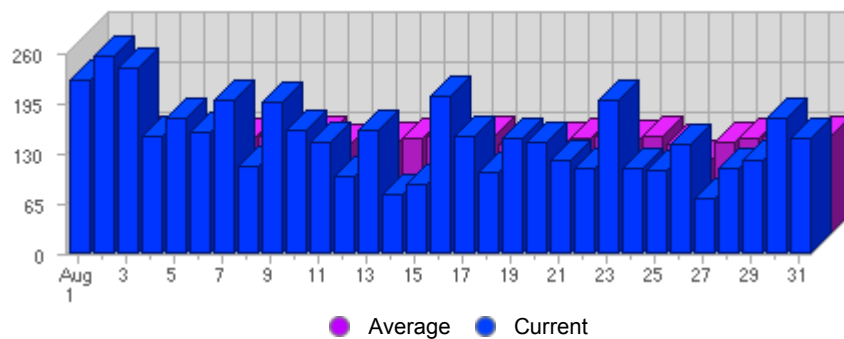

Traffic and Activity > Page Views

Report Description

Report Description: Page Views during the month of August 2006  
 Report Range: Month of August 2006  
 Report Scope: Historical Data

Historic Breakdown

Activity Breakdown

Date	Total Page Views	Average Page Views Historically	Change	Percent of Total Page Views
Tue Aug 1st, 2006	225	125,65	+225 ▲	4,88%
Wed Aug 2nd, 2006	257	121,96	+257 ▲	5,57%
Thu Aug 3rd, 2006	241	125,57	+241 ▲	5,22%
Fri Aug 4th, 2006	151	116,99	+151 ▲	3,27%
Sat Aug 5th, 2006	175	93,82	+175 ▲	3,79%
Sun Aug 6th, 2006	157	117,71	-142 ▼	3,40%
Mon Aug 7th, 2006	199	124,62	+120 ▲	4,31%
Tue Aug 8th, 2006	114	125,65	-111 ▼	2,47%
Wed Aug 9th, 2006	195	121,96	-62 ▼	4,23%
Thu Aug 10th, 2006	160	125,57	-81 ▼	3,47%
Fri Aug 11th, 2006	144	116,99	-7 ▼	3,12%
Sat Aug 12th, 2006	99	93,82	-76 ▼	2,15%
Sun Aug 13th, 2006	159	117,71	+2 ▲	3,45%
Mon Aug 14th, 2006	77	124,62	-122 ▼	1,67%
Tue Aug 15th, 2006	89	125,65	-25 ▼	1,93%
Wed Aug 16th, 2006	203	121,96	+8 ▲	4,40%
Thu Aug 17th, 2006	151	125,57	-9 ▼	3,27%
Fri Aug 18th, 2006	104	116,99	-40 ▼	2,26%
Sat Aug 19th, 2006	149	93,82	+50 ▲	3,23%
Sun Aug 20th, 2006	145	117,71	-14 ▼	3,14%
Mon Aug 21st, 2006	122	124,62	+45 ▲	2,65%
Tue Aug 22nd, 2006	110	125,65	+21 ▲	2,39%
Wed Aug 23rd, 2006	199	121,96	-4 ▼	4,31%
Thu Aug 24th, 2006	110	125,57	-41 ▼	2,39%
Fri Aug 25th, 2006	108	116,99	+4 ▲	2,34%
Sat Aug 26th, 2006	141	93,82	-8 ▼	3,06%
Sun Aug 27th, 2006	71	117,71	-74 ▼	1,54%
Mon Aug 28th, 2006	111	124,62	-11 ▼	2,41%

Tue Aug 29th, 2006	122	125,65	+12 ▲	2,65%
Wed Aug 30th, 2006	175	121,96	-24 ▼	3,79%
Thu Aug 31st, 2006	150	125,57	+40 ▲	3,25%
	4,613	3,342	-3,651 ▼	

Content created Friday, September 1, 2006 11:43:39 GMT 1:00  
LiveStats® .XSP V8.03 Copyright ©1996-2005 DeepMetrix® Corporation. All rights reserved.  
Licensed to Aruba S.p.A..