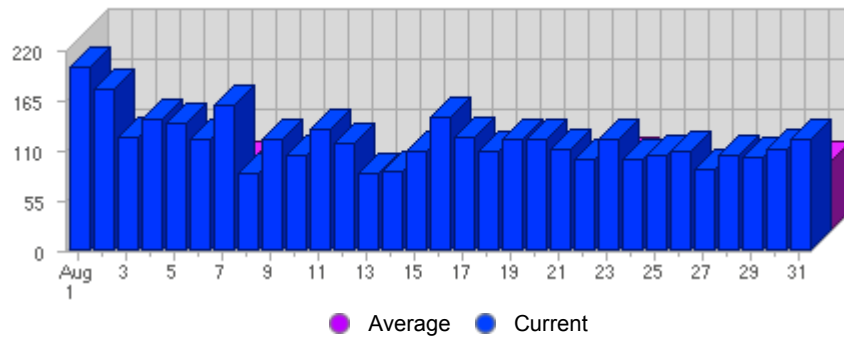

Traffic and Activity > Visits

Report Description

Report Description: Visits during the month of August 2006
 Report Range: Month of August 2006
 Report Scope: Historical Data

Historic Breakdown

Activity Breakdown

Date	Total Visits	Average Visits Historically	Change	Percent of Total Visits
Tue Aug 1st, 2006	202	83,81	+202 ▲	5,45%
Wed Aug 2nd, 2006	177	79,44	+177 ▲	4,78%
Thu Aug 3rd, 2006	124	76,37	+124 ▲	3,35%
Fri Aug 4th, 2006	143	74,25	+143 ▲	3,86%
Sat Aug 5th, 2006	139	58,38	+139 ▲	3,75%
Sun Aug 6th, 2006	122	59,63	+4 ▲	3,29%
Mon Aug 7th, 2006	159	75,27	+82 ▲	4,29%
Tue Aug 8th, 2006	84	83,81	-118 ▼	2,27%
Wed Aug 9th, 2006	122	79,44	-55 ▼	3,29%
Thu Aug 10th, 2006	104	76,37	-20 ▼	2,81%
Fri Aug 11th, 2006	134	74,25	-9 ▼	3,62%
Sat Aug 12th, 2006	118	58,38	-21 ▼	3,19%
Sun Aug 13th, 2006	85	59,63	-37 ▼	2,29%
Mon Aug 14th, 2006	86	75,27	-73 ▼	2,32%
Tue Aug 15th, 2006	108	83,81	+24 ▲	2,92%
Wed Aug 16th, 2006	146	79,44	+24 ▲	3,94%
Thu Aug 17th, 2006	125	76,37	+21 ▲	3,37%
Fri Aug 18th, 2006	108	74,25	-26 ▼	2,92%
Sat Aug 19th, 2006	123	58,38	+5 ▲	3,32%
Sun Aug 20th, 2006	121	59,63	+36 ▲	3,27%
Mon Aug 21st, 2006	112	75,27	+26 ▲	3,02%
Tue Aug 22nd, 2006	100	83,81	-8 ▼	2,70%
Wed Aug 23rd, 2006	121	79,44	-25 ▼	3,27%
Thu Aug 24th, 2006	101	76,37	-24 ▼	2,73%
Fri Aug 25th, 2006	105	74,25	-3 ▼	2,83%
Sat Aug 26th, 2006	108	58,38	-15 ▼	2,92%
Sun Aug 27th, 2006	88	59,63	-33 ▼	2,38%
Mon Aug 28th, 2006	104	75,27	-8 ▼	2,81%

Tue Aug 29th, 2006	102	83,81	+2 ▲	2,75%
Wed Aug 30th, 2006	111	79,44	-10 ▼	2,00%
Thu Aug 31st, 2006	123	76,37	+22 ▲	3,32%
	3,705	2,161	-1,588 ▼	

Content created Friday, September 1, 2006 11:42:14 GMT 1:00
LiveStats® .XSP V8.03 Copyright ©1996-2005 DeepMetrix® Corporation. All rights reserved.
Licensed to Aruba S.p.A..