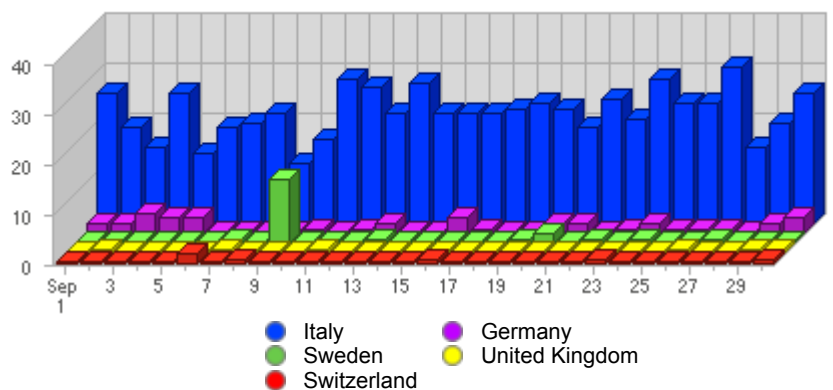

Geographic Info > [European Country](#)

Report Description

Report Description: European Countries that Visitors came from during the month of September 2006
 Report Range: Month of September 2006
 Report Scope: Historical Data
 List Size: 17 of 17

Map

Activity Breakdown

| # | Flag | Country | Total Visits | Average Visits Historically | Change | Percent of Visits |
|-----|------|----------------|--------------|-----------------------------|--------|-------------------|
| 1. | | Italy | 666 | 485.00 | +121 ▲ | 87,52% |
| 2. | | Germany | 37 | 46,25 | -50 ▼ | 4,86% |
| 3. | | Sweden | 21 | 13.00 | +5 ▲ | 2,76% |
| 4. | | United Kingdom | 6 | 12,25 | -10 ▼ | 0,79% |
| 5. | | Switzerland | 6 | 7,75 | -2 ▼ | 0,79% |
| 6. | | Finland | 4 | 1,67 | +2 ▲ | 0,53% |
| 7. | | Netherlands | 3 | 2.00 | +1 ▲ | 0,39% |
| 8. | | Spain | 3 | 2.00 | 0 ▬ | 0,39% |
| 9. | | Austria | 3 | 2,33 | +3 ▲ | 0,39% |
| 10. | | Luxembourg | 3 | 2,33 | -1 ▼ | 0,39% |
| 11. | | Czech Republic | 3 | 1,50 | +2 ▲ | 0,39% |