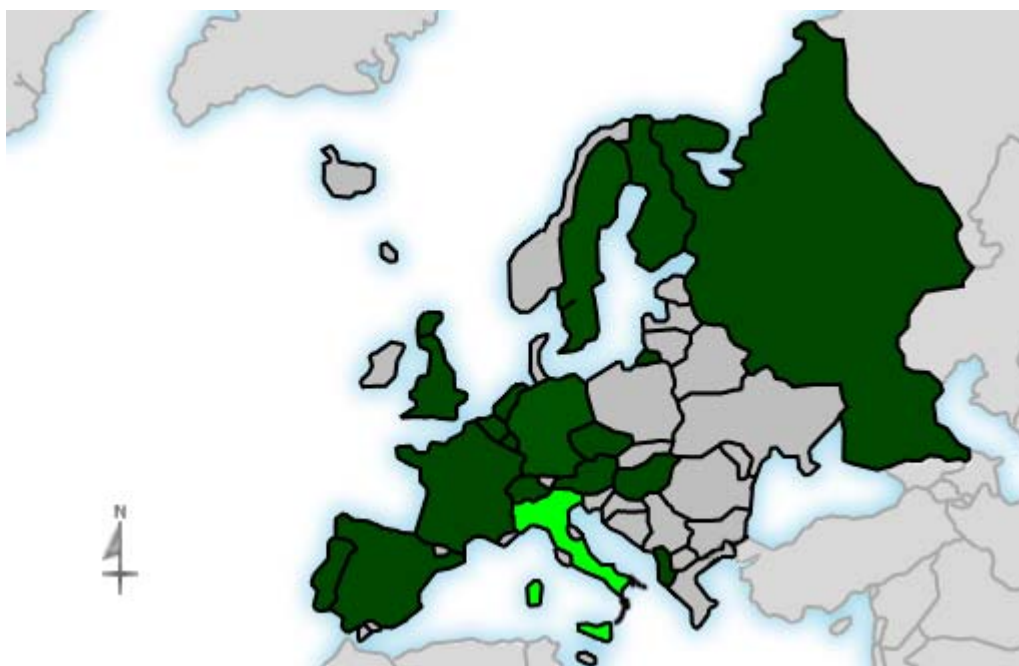

Geographic Info > [European Country](#)

Report Description

Report Description: European Countries that Visitors came from during the month of September 2006
 Report Range: Month of September 2006
 Report Scope: Historical Data
 List Size: 17 of 17

Map

Activity Breakdown

| # | Flag | Country | Total Visits | Average Visits Historically | Change | Percent of Visits |
|-----|------|----------------|--------------|-----------------------------|--------|-------------------|
| 1. | | Italy | 666 | 485.00 | +121 ▲ | 87,52% |
| 2. | | Germany | 37 | 46,25 | -50 ▼ | 4,86% |
| 3. | | Sweden | 21 | 13.00 | +5 ▲ | 2,76% |
| 4. | | United Kingdom | 6 | 12,25 | -10 ▼ | 0,79% |
| 5. | | Switzerland | 6 | 7,75 | -2 ▼ | 0,79% |
| 6. | | Finland | 4 | 1,67 | +2 ▲ | 0,53% |
| 7. | | Netherlands | 3 | 2.00 | +1 ▲ | 0,39% |
| 8. | | Spain | 3 | 2.00 | 0 ▬ | 0,39% |
| 9. | | Austria | 3 | 2,33 | +3 ▲ | 0,39% |
| 10. | | Luxembourg | 3 | 2,33 | -1 ▼ | 0,39% |
| 11. | | Czech Republic | 3 | 1,50 | +2 ▲ | 0,39% |