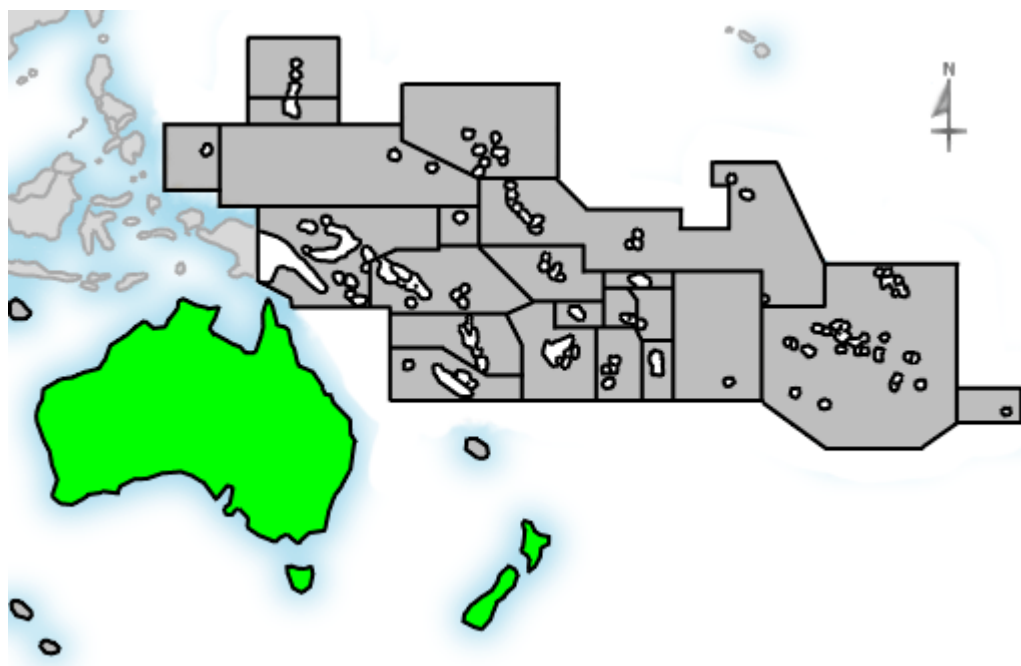

Geographic Info > [Oceanic Country](#)

Report Description

Report Description: Oceanic Countries that Visitors came from during the month of September 2006
 Report Range: Month of September 2006
 Report Scope: Historical Data
 List Size: 2 of 2

Map

Activity Breakdown

#	Flag	Country	Total Visits	Average Visits Historically	Change	Percent of Visits
1.		Australia	1	0,00	+1 ▲	50.00%
2.		New Zealand	1	-	+1 ▲	50.00%
			2	0	+2 ▲	

Content created Monday, November 13, 2006 12:49:12 GMT 1:00
 LiveStats® .XSP V8.03 Copyright ©1996-2005 DeepMetrix® Corporation. All rights reserved.
 Licensed to Aruba S.p.A..