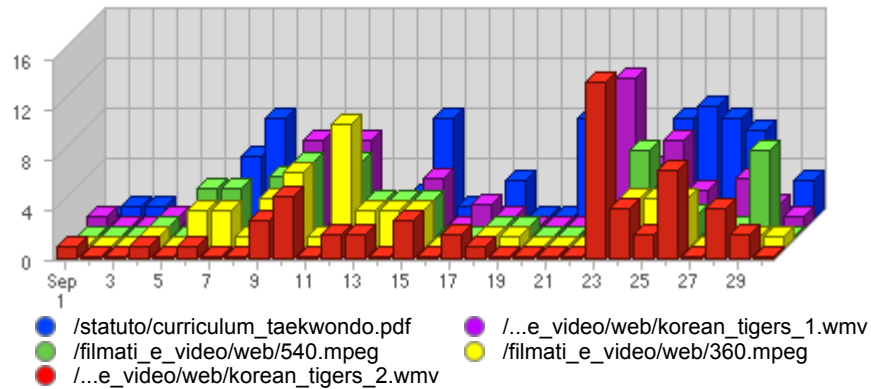

Pages and Content > Media & Downloads

Report Description

Report Description: Downloads during the month of September 2006
Report Range: Month of September 2006
Report Scope: Historical Data
List Size: 100 of 114

Activity Breakdown

#	File	Total Downloads	Average Downloads Historically	Change	Percent of Downloads
1.	/statuto/curriculum_taekwondo.pdf	80	39,00	+44 ▲	5,24%
2.	/filmati_e_video/web/korean_tigers_1.wmv	66	37,25	+45 ▲	4,32%
3.	/filmati_e_video/web/540.mpeg	60	30,75	+44 ▲	3,93%
4.	/filmati_e_video/web/360.mpeg	56	30,50	+45 ▲	3,67%
5.	/filmati_e_video/web/korean_tigers_2.wmv	54	29,50	+29 ▲	3,54%
6.	/filmati_e_video/20060429/filmati/26_rotture_tenuta.mpg	47	35,25	+27 ▲	3,08%
7.	/filmati_e_video/20050410/elisa_felisatti_01.wmv	46	36,67	+24 ▲	3,01%
8.	/filmati_e_video/web/cristiana_corsi_selezioni_olimpiche.wmv	43	27,25	+26 ▲	2,82%