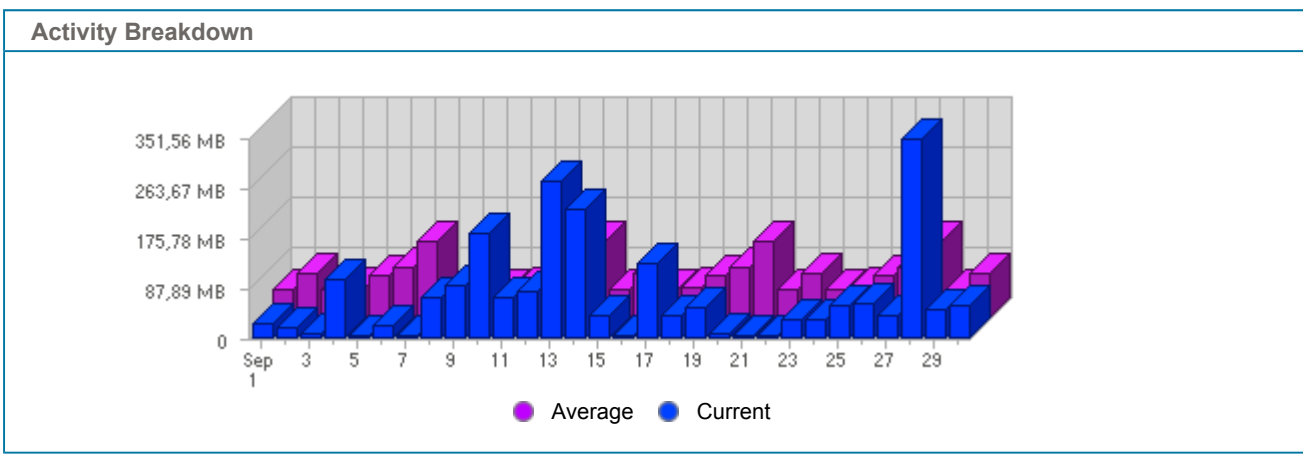

Traffic and Activity > Bandwidth

Report Description
Report Description: Bandwidth during the month of September 2006 Report Range: Month of September 2006 Report Scope: Historical Data

Date	Total Bandwidth	Average Bandwidth Historically	Change	Percent of Total Bandwidth
Fri Sep 1st, 2006	25,38 MB	50,45 MB	+25,38 MB ▲	1,17%
Sat Sep 2nd, 2006	20,74 MB	80,36 MB	+20,74 MB ▲	0,95%
Sun Sep 3rd, 2006	8,69 MB	51,60 MB	-6,76 MB ▼	0,40%
Mon Sep 4th, 2006	103,51 MB	53,52 MB	+100,50 MB ▲	4,76%
Tue Sep 5th, 2006	3,81 MB	74,88 MB	-15,82 MB ▼	0,18%
Wed Sep 6th, 2006	23,12 MB	89,31 MB	-20,77 MB ▼	1,06%
Thu Sep 7th, 2006	6,63 MB	134,24 MB	-2,48 MB ▼	0,31%
Fri Sep 8th, 2006	71,20 MB	50,45 MB	+45,82 MB ▲	3,28%
Sat Sep 9th, 2006	94,76 MB	80,36 MB	+74,02 MB ▲	4,36%
Sun Sep 10th, 2006	183,18 MB	51,60 MB	+174,49 MB ▲	8,43%
Mon Sep 11th, 2006	72,20 MB	53,52 MB	-31,31 MB ▼	3,32%
Tue Sep 12th, 2006	82,08 MB	74,88 MB	+78,27 MB ▲	3,78%
Wed Sep 13th, 2006	275,09 MB	89,31 MB	+251,98 MB ▲	12,66%
Thu Sep 14th, 2006	226,93 MB	134,24 MB	+220,30 MB ▲	10,44%
Fri Sep 15th, 2006	41,46 MB	50,45 MB	-29,74 MB ▼	1,91%
Sat Sep 16th, 2006	5,33 MB	80,36 MB	-89,43 MB ▼	0,25%
Sun Sep 17th, 2006	133,56 MB	51,60 MB	-49,63 MB ▼	6,15%
Mon Sep 18th, 2006	40,63 MB	53,52 MB	-31,57 MB ▼	1,87%
Tue Sep 19th, 2006	53,43 MB	74,88 MB	-28,64 MB ▼	2,46%
Wed Sep 20th, 2006	8,86 MB	89,31 MB	-266,24 MB ▼	0,41%
Thu Sep 21st, 2006	5,04 MB	134,24 MB	-221,89 MB ▼	0,23%
Fri Sep 22nd, 2006	4,15 MB	50,45 MB	-37,32 MB ▼	0,19%
Sat Sep 23rd, 2006	32,85 MB	80,36 MB	+27,51 MB ▲	1,51%
Sun Sep 24th, 2006	32,50 MB	51,60 MB	-101,06 MB ▼	1,50%
Mon Sep 25th, 2006	59,27 MB	53,52 MB	+18,64 MB ▲	2,73%
Tue Sep 26th, 2006	60,74 MB	74,88 MB	+7,31 MB ▲	2,80%
Wed Sep 27th, 2006	40,07 MB	89,31 MB	+31,21 MB ▲	1,84%
Thu Sep 28th, 2006	351,43 MB	134,24 MB	+346,39 MB ▲	16,17%