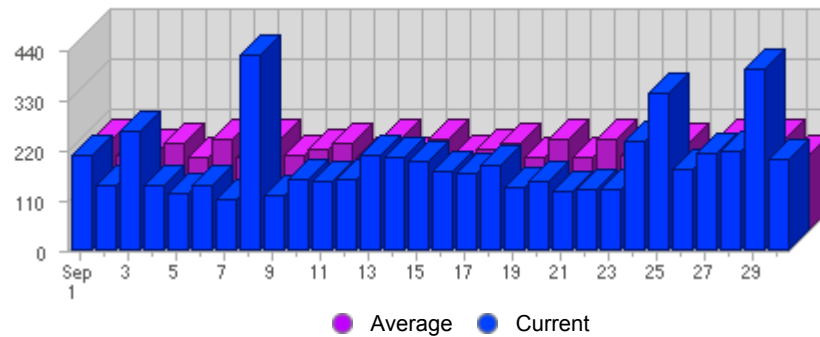

Traffic and Activity > Page Views

Report Description

Report Description: Page Views during the month of September 2006
 Report Range: Month of September 2006
 Report Scope: Historical Data

Historic Breakdown

Activity Breakdown

Date	Total Page Views	Average Page Views Historically	Change	Percent of Total Page Views
Fri Sep 1st, 2006	210	201,25	+210 ▲	3,64%
Sat Sep 2nd, 2006	143	164,56	+143 ▲	2,48%
Sun Sep 3rd, 2006	260	176,13	+189 ▲	4,51%
Mon Sep 4th, 2006	145	189,88	+34 ▲	2,52%
Tue Sep 5th, 2006	127	162,19	+5 ▲	2,20%
Wed Sep 6th, 2006	144	201,81	-31 ▼	2,50%
Thu Sep 7th, 2006	110	162,50	-40 ▼	1,91%
Fri Sep 8th, 2006	431	201,25	+221 ▲	7,48%
Sat Sep 9th, 2006	122	164,56	-21 ▼	2,12%
Sun Sep 10th, 2006	156	176,13	-104 ▼	2,71%
Mon Sep 11th, 2006	150	189,88	+5 ▲	2,60%
Tue Sep 12th, 2006	154	162,19	+27 ▲	2,67%
Wed Sep 13th, 2006	208	201,81	+64 ▲	3,61%
Thu Sep 14th, 2006	203	162,50	+93 ▲	3,52%
Fri Sep 15th, 2006	194	201,25	-237 ▼	3,37%
Sat Sep 16th, 2006	174	164,56	+52 ▲	3,02%
Sun Sep 17th, 2006	168	176,13	+12 ▲	2,91%
Mon Sep 18th, 2006	185	189,88	+35 ▲	3,21%
Tue Sep 19th, 2006	139	162,19	-15 ▼	2,41%
Wed Sep 20th, 2006	150	201,81	-58 ▼	2,60%
Thu Sep 21st, 2006	129	162,50	-74 ▼	2,24%
Fri Sep 22nd, 2006	136	201,25	-58 ▼	2,36%
Sat Sep 23rd, 2006	132	164,56	-42 ▼	2,29%
Sun Sep 24th, 2006	240	176,13	+72 ▲	4,16%
Mon Sep 25th, 2006	346	189,88	+161 ▲	6,00%
Tue Sep 26th, 2006	180	162,19	+41 ▲	3,12%
Wed Sep 27th, 2006	215	201,81	+65 ▲	3,73%
Thu Sep 28th, 2006	217	162,50	+88 ▲	3,76%

Fri Sep 29th, 2006	398	201,25	+262 ▲	6,90%
Sat Sep 30th, 2006	199	164,56	+67 ▲	3,45%
	5,765	4,104	+1,152 ▲	

Content created Monday, November 13, 2006 11:14:30 GMT 1:00
LiveStats® .XSP V8.03 Copyright ©1996-2005 DeepMetrix® Corporation. All rights reserved.
Licensed to Aruba S.p.A..