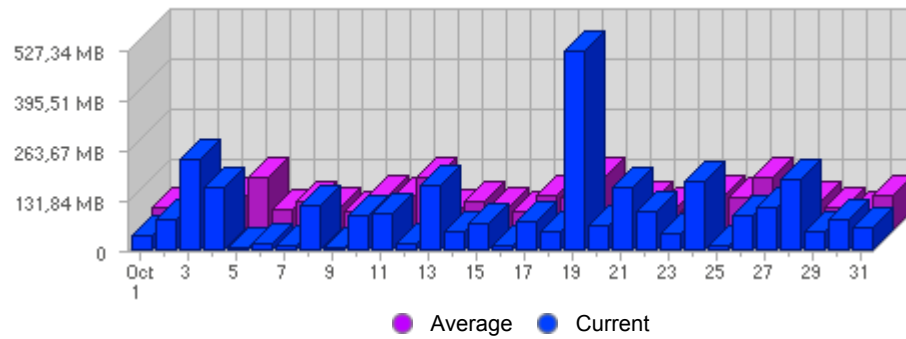

Traffic and Activity > Bandwidth

Report Description

Report Description: Bandwidth during the month of October 2006
 Report Range: Month of October 2006
 Report Scope: Historical Data

Historic Breakdown

Activity Breakdown

Date	Total Bandwidth	Average Bandwidth Historically	Change	Percent of Total Bandwidth
Sun Oct 1st, 2006	39,21 MB	60,78 MB	+39,21 MB ▲	1,31%
Mon Oct 2nd, 2006	83,64 MB	50,71 MB	+83,64 MB ▲	2,78%
Tue Oct 3rd, 2006	240,60 MB	90,05 MB	+240,60 MB ▲	8,01%
Wed Oct 4th, 2006	164,82 MB	85,32 MB	+164,82 MB ▲	5,48%
Thu Oct 5th, 2006	3,39 MB	140,81 MB	+3,39 MB ▲	0,11%
Fri Oct 6th, 2006	16,80 MB	54,33 MB	+16,80 MB ▲	0,56%
Sat Oct 7th, 2006	14,04 MB	77,14 MB	+14,04 MB ▲	0,47%
Sun Oct 8th, 2006	119,36 MB	60,78 MB	+80,14 MB ▲	3,97%
Mon Oct 9th, 2006	4,17 MB	50,71 MB	-79,47 MB ▼	0,14%
Tue Oct 10th, 2006	91,39 MB	90,05 MB	-149,20 MB ▼	3,04%
Wed Oct 11th, 2006	98,18 MB	85,32 MB	-66,64 MB ▼	3,27%
Thu Oct 12th, 2006	17,81 MB	140,81 MB	+14,42 MB ▲	0,59%
Fri Oct 13th, 2006	170,93 MB	54,33 MB	+154,14 MB ▲	5,69%
Sat Oct 14th, 2006	50,35 MB	77,14 MB	+36,31 MB ▲	1,68%
Sun Oct 15th, 2006	71,63 MB	60,78 MB	-47,73 MB ▼	2,38%
Mon Oct 16th, 2006	14,92 MB	50,71 MB	+10,76 MB ▲	0,50%
Tue Oct 17th, 2006	74,79 MB	90,05 MB	-16,61 MB ▼	2,49%
Wed Oct 18th, 2006	48,37 MB	85,32 MB	-49,81 MB ▼	1,61%
Thu Oct 19th, 2006	524,47 MB	140,81 MB	+506,66 MB ▲	17,45%
Fri Oct 20th, 2006	64,41 MB	54,33 MB	-106,53 MB ▼	2,14%
Sat Oct 21st, 2006	165,80 MB	77,14 MB	+115,45 MB ▲	5,52%
Sun Oct 22nd, 2006	104,95 MB	60,78 MB	+33,32 MB ▲	3,49%
Mon Oct 23rd, 2006	45,09 MB	50,71 MB	+30,16 MB ▲	1,50%
Tue Oct 24th, 2006	182,19 MB	90,05 MB	+107,40 MB ▲	6,06%
Wed Oct 25th, 2006	14,00 MB	85,32 MB	-34,37 MB ▼	0,47%
Thu Oct 26th, 2006	90,48 MB	140,81 MB	-433,99 MB ▼	3,01%
Fri Oct 27th, 2006	112,45 MB	54,33 MB	+48,04 MB ▲	3,74%
Sat Oct 28th, 2006	186,68 MB	77,14 MB	+20,88 MB ▲	6,21%