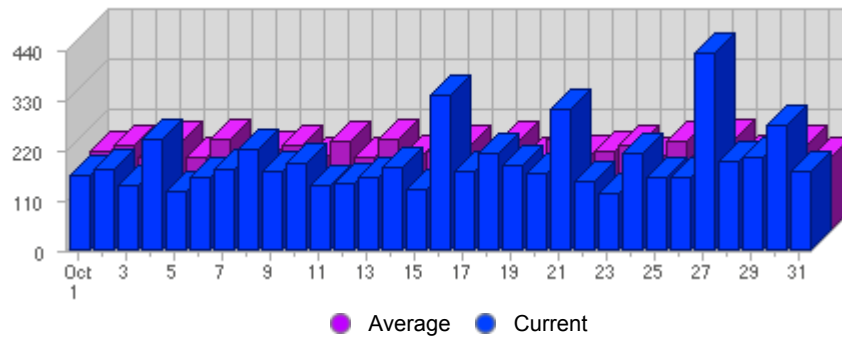

Traffic and Activity > Page Views

Report Description

Report Description: Page Views during the month of October 2006
 Report Range: Month of October 2006
 Report Scope: Historical Data

Historic Breakdown

Activity Breakdown

Date	Total Page Views	Average Page Views Historically	Change	Percent of Total Page Views
Sun Oct 1st, 2006	165	172,71	+165 ▲	2,73%
Mon Oct 2nd, 2006	180	187,00	+180 ▲	2,98%
Tue Oct 3rd, 2006	141	161,41	+141 ▲	2,34%
Wed Oct 4th, 2006	246	197,71	+246 ▲	4,08%
Thu Oct 5th, 2006	128	162,18	+128 ▲	2,12%
Fri Oct 6th, 2006	162	198,88	+162 ▲	2,68%
Sat Oct 7th, 2006	178	164,06	+178 ▲	2,95%
Sun Oct 8th, 2006	222	172,71	+57 ▲	3,68%
Mon Oct 9th, 2006	175	187,00	-5 ▼	2,90%
Tue Oct 10th, 2006	192	161,41	+51 ▲	3,18%
Wed Oct 11th, 2006	142	197,71	-104 ▼	2,35%
Thu Oct 12th, 2006	147	162,18	+19 ▲	2,44%
Fri Oct 13th, 2006	162	198,88	0 ▬	2,68%
Sat Oct 14th, 2006	183	164,06	+5 ▲	3,03%
Sun Oct 15th, 2006	134	172,71	-88 ▼	2,22%
Mon Oct 16th, 2006	341	187,00	+166 ▲	5,65%
Tue Oct 17th, 2006	172	161,41	-20 ▼	2,85%
Wed Oct 18th, 2006	212	197,71	+70 ▲	3,51%
Thu Oct 19th, 2006	187	162,18	+40 ▲	3,10%
Fri Oct 20th, 2006	168	198,88	+6 ▲	2,78%
Sat Oct 21st, 2006	308	164,06	+125 ▲	5,10%
Sun Oct 22nd, 2006	151	172,71	+17 ▲	2,50%
Mon Oct 23rd, 2006	124	187,00	-217 ▼	2,05%
Tue Oct 24th, 2006	214	161,41	+42 ▲	3,55%
Wed Oct 25th, 2006	159	197,71	-53 ▼	2,63%
Thu Oct 26th, 2006	162	162,18	-25 ▼	2,68%
Fri Oct 27th, 2006	433	198,88	+265 ▲	7,17%
Sat Oct 28th, 2006	195	164,06	-113 ▼	3,23%

Sun Oct 29th, 2006	204	172,71	+53 ▲	3,38%
Mon Oct 30th, 2006	277	187,00	+153 ▲	4,59%
Tue Oct 31st, 2006	173	161,41	-41 ▼	2,87%
	6,037	4,104	+272 ▲	

Content created Friday, November 24, 2006 07:38:48 GMT 1:00
LiveStats® .XSP V8.03 Copyright ©1996-2005 DeepMetrix® Corporation. All rights reserved.
Licensed to Aruba S.p.A..