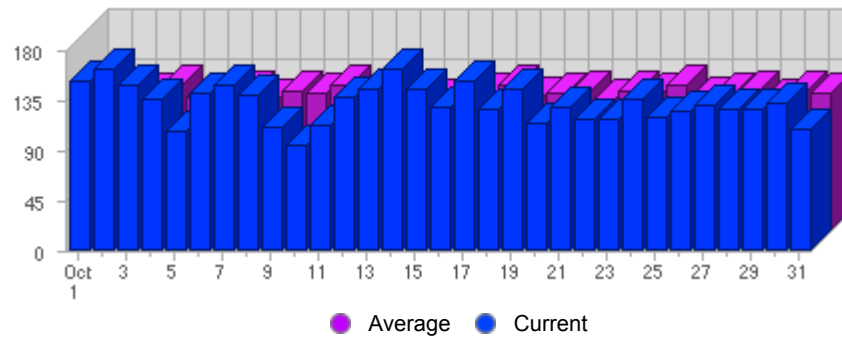

Traffic and Activity > Visits

Report Description

Report Description: Visits during the month of October 2006
 Report Range: Month of October 2006
 Report Scope: Historical Data

Historic Breakdown

Activity Breakdown

Date	Total Visits	Average Visits Historically	Change	Percent of Total Visits
Sun Oct 1st, 2006	152	118,12	+152 ▲	3,73%
Mon Oct 2nd, 2006	162	125,24	+162 ▲	3,97%
Tue Oct 3rd, 2006	149	122,65	+149 ▲	3,66%
Wed Oct 4th, 2006	136	131,35	+136 ▲	3,34%
Thu Oct 5th, 2006	107	119,71	+107 ▲	2,63%
Fri Oct 6th, 2006	142	124,18	+142 ▲	3,48%
Sat Oct 7th, 2006	148	124,29	+148 ▲	3,63%
Sun Oct 8th, 2006	140	118,12	-12 ▼	3,44%
Mon Oct 9th, 2006	110	125,24	-52 ▼	2,70%
Tue Oct 10th, 2006	95	122,65	-54 ▼	2,33%
Wed Oct 11th, 2006	113	131,35	-23 ▼	2,77%
Thu Oct 12th, 2006	137	119,71	+30 ▲	3,36%
Fri Oct 13th, 2006	144	124,18	+2 ▲	3,53%
Sat Oct 14th, 2006	163	124,29	+15 ▲	3,00%
Sun Oct 15th, 2006	145	118,12	+5 ▲	3,56%
Mon Oct 16th, 2006	129	125,24	+19 ▲	3,17%
Tue Oct 17th, 2006	152	122,65	+57 ▲	3,73%
Wed Oct 18th, 2006	127	131,35	+14 ▲	3,12%
Thu Oct 19th, 2006	144	119,71	+7 ▲	3,53%
Fri Oct 20th, 2006	115	124,18	-29 ▼	2,82%
Sat Oct 21st, 2006	128	124,29	-35 ▼	3,14%
Sun Oct 22nd, 2006	117	118,12	-28 ▼	2,87%
Mon Oct 23rd, 2006	118	125,24	-11 ▼	2,90%
Tue Oct 24th, 2006	135	122,65	-17 ▼	3,31%
Wed Oct 25th, 2006	120	131,35	-7 ▼	2,94%
Thu Oct 26th, 2006	125	119,71	-19 ▼	3,07%
Fri Oct 27th, 2006	130	124,18	+15 ▲	3,19%
Sat Oct 28th, 2006	126	124,29	-2 ▼	3,09%

Sun Oct 29th, 2006	126	118,12	+9 ▲	3,09%
Mon Oct 30th, 2006	133	125,24	+15 ▲	3,26%
Tue Oct 31st, 2006	108	122,65	-27 ▼	2,65%
	4,076	2,449	+433 ▲	

Content created Friday, November 24, 2006 07:37:34 GMT 1:00
LiveStats® .XSP V8.03 Copyright ©1996-2005 DeepMetrix® Corporation. All rights reserved.
Licensed to Aruba S.p.A..