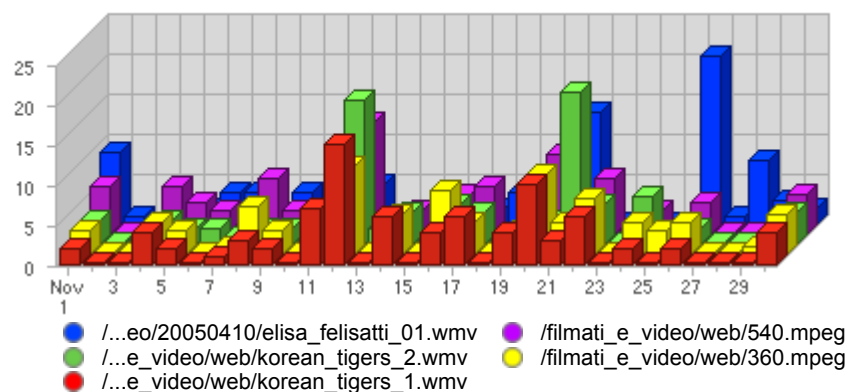

Pages and Content > Media & Downloads

Report Description

Report Description: Downloads during the month of November 2006
Report Range: Month of November 2006
Report Scope: Historical Data
List Size: 100 of 108

Activity Breakdown

#	File	Total Downloads	Average Downloads Historically	Change	Percent of Downloads
1.	/filmati_e_video/20050410/elisa_felisatti_01.wmv	98	52,00	+34 ▲	6,74%
2.	/filmati_e_video/web/540.mpeg	94	43,40	+47 ▲	6,47%
3.	/filmati_e_video/web/korean_tigers_2.wmv	94	42,40	+55 ▲	6,47%
4.	/filmati_e_video/web/360.mpeg	89	42,20	+34 ▲	6,12%
5.	/filmati_e_video/web/korean_tigers_1.wmv	83	46,40	+21 ▲	5,71%
6.	/filmati_e_video/web/cristiana_corsi_selezioni_olimpiche.wmv	57	33,20	+8 ▲	3,92%
7.	/filmati_e_video/20060429/filmati/03_singoli_01.mpg	52	22,00	+22 ▲	3,58%
8.	/filmati_e_video/20050410/elisa_felisatti_02.wmv	50	29,00	+12 ▲	3,44%