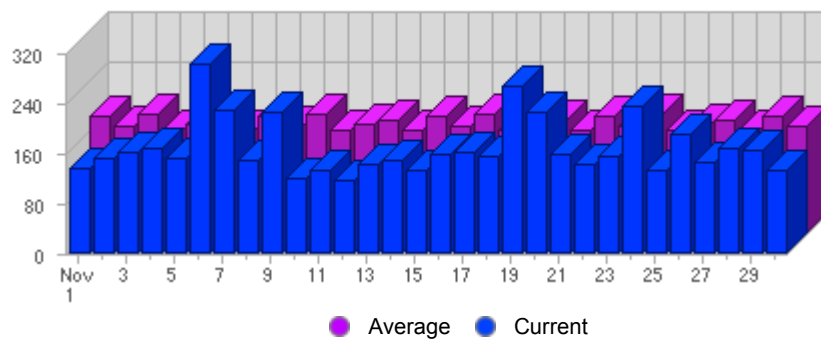

Traffic and Activity > Page Views

Report Description

Report Description: Page Views during the month of November 2006
 Report Range: Month of November 2006
 Report Scope: Historical Data

Historic Breakdown

Activity Breakdown

Date	Total Page Views	Average Page Views Historically	Change	Percent of Total Page Views
Wed Nov 1st, 2006	137	188,46	+137 ▲	2,71%
Thu Nov 2nd, 2006	153	169,96	+153 ▲	3,02%
Fri Nov 3rd, 2006	161	191,82	+161 ▲	3,18%
Sat Nov 4th, 2006	167	165,96	+167 ▲	3,30%
Sun Nov 5th, 2006	151	175,32	-53 ▼	2,98%
Mon Nov 6th, 2006	302	181,64	+25 ▲	5,97%
Tue Nov 7th, 2006	228	164,50	+55 ▲	4,51%
Wed Nov 8th, 2006	149	188,46	+12 ▲	2,95%
Thu Nov 9th, 2006	226	169,96	+73 ▲	4,47%
Fri Nov 10th, 2006	119	191,82	-42 ▼	2,35%
Sat Nov 11th, 2006	133	165,96	-34 ▼	2,63%
Sun Nov 12th, 2006	118	175,32	-33 ▼	2,33%
Mon Nov 13th, 2006	141	181,64	-161 ▼	2,79%
Tue Nov 14th, 2006	149	164,50	-79 ▼	2,95%
Wed Nov 15th, 2006	132	188,46	-17 ▼	2,61%
Thu Nov 16th, 2006	157	169,96	-69 ▼	3,10%
Fri Nov 17th, 2006	161	191,82	+42 ▲	3,18%
Sat Nov 18th, 2006	156	165,96	+23 ▲	3,08%
Sun Nov 19th, 2006	268	175,32	+150 ▲	5,30%
Mon Nov 20th, 2006	226	181,64	+85 ▲	4,47%
Tue Nov 21st, 2006	157	164,50	+8 ▲	3,10%
Wed Nov 22nd, 2006	143	188,46	+11 ▲	2,83%
Thu Nov 23rd, 2006	154	169,96	-3 ▼	3,04%
Fri Nov 24th, 2006	236	191,82	+75 ▲	4,66%
Sat Nov 25th, 2006	133	165,96	-23 ▼	2,63%
Sun Nov 26th, 2006	190	175,32	-78 ▼	3,76%
Mon Nov 27th, 2006	147	181,64	-79 ▼	2,91%
Tue Nov 28th, 2006	167	164,50	+10 ▲	3,30%

Wed Nov 29th, 2006	166	188,46	+23 ▲	3,28%
Thu Nov 30th, 2006	133	169,96	-21 ▼	2,63%
	5,060	4,295	-977 ▼	

Content created Thursday, December 28, 2006 11:43:55 GMT 1:00
LiveStats® .XSP V8.03 Copyright ©1996-2005 DeepMetrix® Corporation. All rights reserved.
Licensed to Aruba S.p.A..