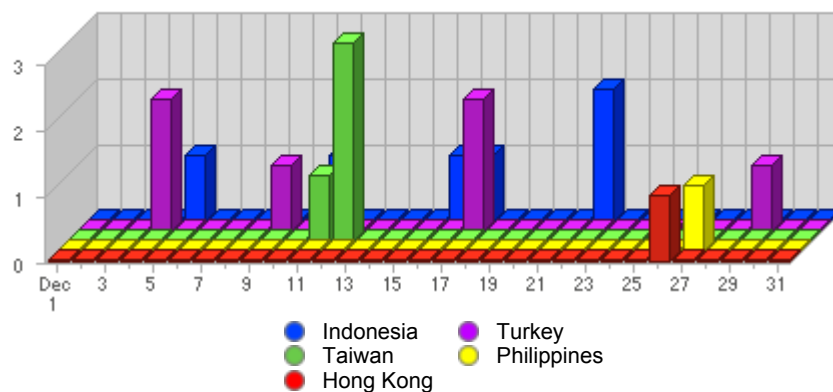

Geographic Info > Asian Country

Report Description

Report Description: Asian Countries that Visitors came from during the month of December 2006
Report Range: Month of December 2006
Report Scope: Historical Data
List Size: 10 of 10

Map

Activity Breakdown

#	Flag	Country	Total Visits	Average Visits Historically	Change	Percent of Visits
1.		Indonesia	6	0,50	+6 ▲	26,09%
2.		Turkey	6	2,80	-2 ▼	26,09%
3.		Taiwan	4	-	+4 ▲	17,39%
4.		Philippines	1	-	+1 ▲	4,35%
5.		Hong Kong	1	0,50	0 ▬	4,35%
6.		Pakistan	1	-	0 ▬	4,35%
7.		Azerbaijan	1	-	+1 ▲	4,35%
8.		China	1	3,75	-8 ▼	4,35%
9.		Japan	1	3,80	0 ▬	4,35%
10.		Iran	1	1,67	-3 ▼	4,35%
			23	12	-3 ▼	