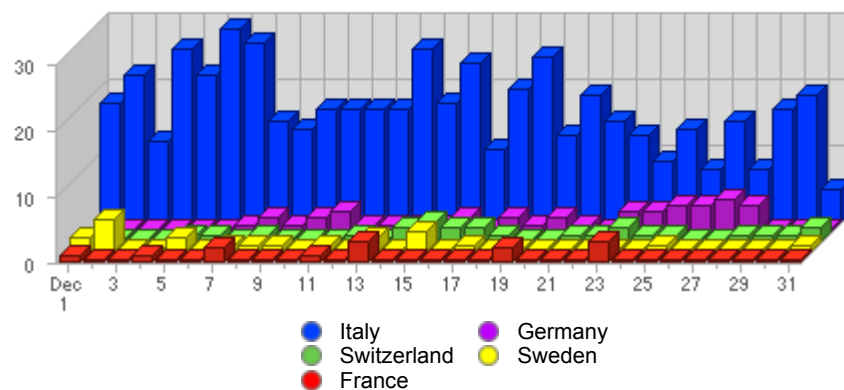

**Geographic Info > European Country**

**Report Description**

Report Description: European Countries that Visitors came from during the month of December 2006  
 Report Range: Month of December 2006  
 Report Scope: Historical Data  
 List Size: 15 of 15

**Map**

**Activity Breakdown**

#	Flag	Country	Total Visits	Average Visits Historically	Change	Percent of Visits
1.		Italy	532	526,20	-159 ▼	80,85%
2.		Germany	44	39,40	+32 ▲	6,69%
3.		Switzerland	25	11,40	-1 ▼	3,80%
4.		Sweden	21	15,20	-3 ▼	3,19%
5.		France	13	2,60	+7 ▲	1,98%
6.		United Kingdom	5	16,20	-27 ▼	0,76%
7.		Spain	4	2,00	+2 ▲	0,61%
8.		Poland	3	0,50	+2 ▲	0,46%
9.		Netherlands	3	2,75	-2 ▼	0,46%
10.		Romania	3	-	+2 ▲	0,46%
11.		Moldova	1	-	+1 ▲	0,15%