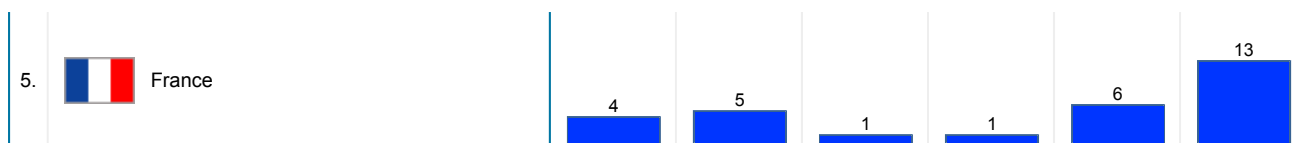

Six Month Historical Comparison

Top North American Countries		Jul, 2006	Aug, 2006	Sep, 2006	Oct, 2006	Nov, 2006	Dec 2006
1.	 USA	320	815	761	826	489	746

Six Month Historical Comparison

Top South American Countries	Jul, 2006	Aug, 2006	Sep, 2006	Oct, 2006	Nov, 2006	Dec 2006
------------------------------	-----------	-----------	-----------	-----------	-----------	----------

No South American Countries Data.

Six Month Historical Comparison

Six Month Historical Comparison

Top Asian Countries		Jul, 2006	Aug, 2006	Sep, 2006	Oct, 2006	Nov, 2006	Dec 2006
1.	Turkey	1	1	2	3	8	6
2.	Indonesia	0	1	1	1	0	6
3.	Taiwan	0	0	0	0	0	4
4.	Iran	1	0	1	0	4	1
5.	Pakistan	0	0	0	0	1	1