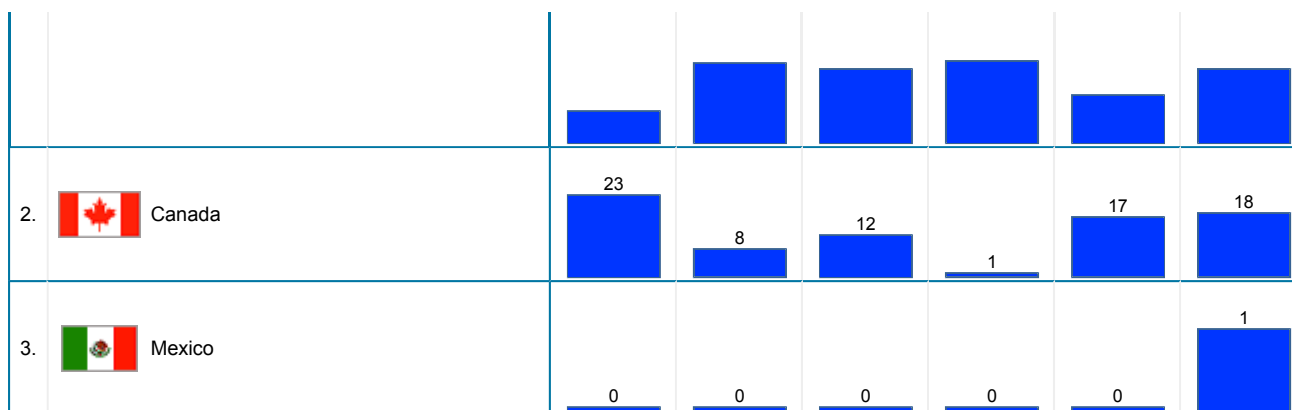

Six Month Historical Comparison

Top South American Countries	Jul, 2006	Aug, 2006	Sep, 2006	Oct, 2006	Nov, 2006	Dec 2006

No South American Countries Data.

Six Month Historical Comparison