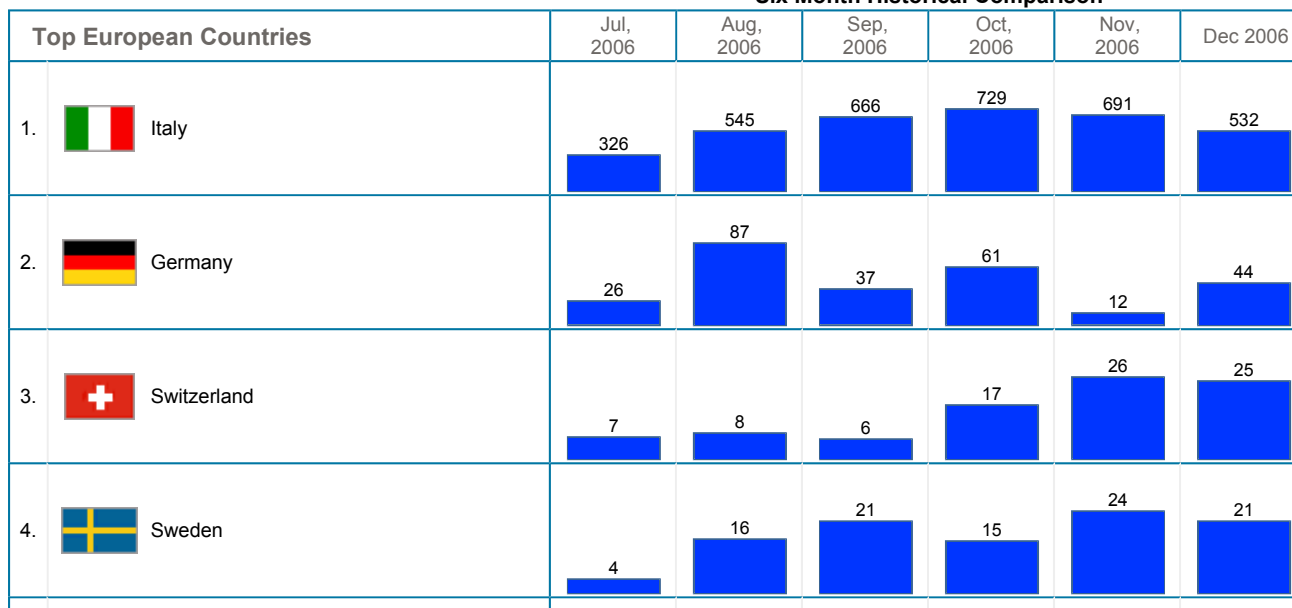

Geographic Info > Geographic Info Summary

Geographic Info Summary	
During the Month of December, 2006 :	
<ul style="list-style-type: none"> A total of 4,335 distinct visits were made to the site. 33,40% of all visits were from a known geographic location. 17,65% were from North America, 15,18% from Europe, 0,53% from Asia, 0,00% from Oceania, 0,00% from South America and 0,05% from Africa. 	

Six Month Historical Comparison

Top North American Countries		Jul, 2006	Aug, 2006	Sep, 2006	Oct, 2006	Nov, 2006	Dec 2006
1.	 USA	320	815	761	826	489	746

Six Month Historical Comparison

Top South American Countries	Jul, 2006	Aug, 2006	Sep, 2006	Oct, 2006	Nov, 2006	Dec 2006
------------------------------	-----------	-----------	-----------	-----------	-----------	----------

No South American Countries Data.

Six Month Historical Comparison

Six Month Historical Comparison

Top Asian Countries		Jul, 2006	Aug, 2006	Sep, 2006	Oct, 2006	Nov, 2006	Dec 2006
1.	Turkey	1	1	2	3	8	6
2.	Indonesia	0	1	1	1	0	6
3.	Taiwan	0	0	0	0	0	4
4.	Iran	1	0	1	0	4	1
5.	Pakistan	0	0	0	0	1	1

Six Month Historical Comparison

Top Oceanic Countries		Jul, 2006	Aug, 2006	Sep, 2006	Oct, 2006	Nov, 2006	Dec 2006
-----------------------	--	-----------	-----------	-----------	-----------	-----------	----------