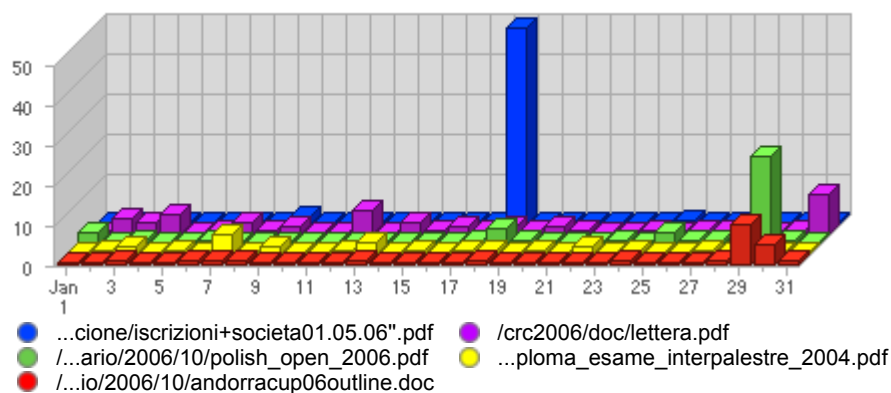

Pages and Content > Media & Downloads

Report Description

Report Description: Downloads during the month of January 2007
 Report Range: Month of January 2007
 Report Scope: Historical Data
 List Size: 100 of 145

Activity Breakdown

#	File	Total Downloads	Average Downloads Historically	Change	Percent of Downloads
1.	/tkd/2006/05/riccione/iscrizioni+societa01.05.06".pdf	52	10,20	+48 ▲	3,93%
2.	/crc2006/doc/lettera.pdf	52	47,50	+8 ▲	3,93%
3.	/calendario/2006/10/polish_open_2006.pdf	40	19,13	+30 ▲	3,02%
4.	/moduli/diploma_esame_interpalestre_2004.pdf	24	18,33	+5 ▲	1,81%
5.	/calendario/2006/10/andorracup06outline.doc	24	13,50	+12 ▲	1,81%
6.	/moduli/fita/fita_iscrizionegare.doc	21	13,30	+2 ▲	1,59%
7.	/moduli/iscr_gara_federale.pdf	20	12,22	+3 ▲	1,51%
8.	/moduli/fita/fita_modulosoc.pdf	20	13,40	0 ▬	1,51%