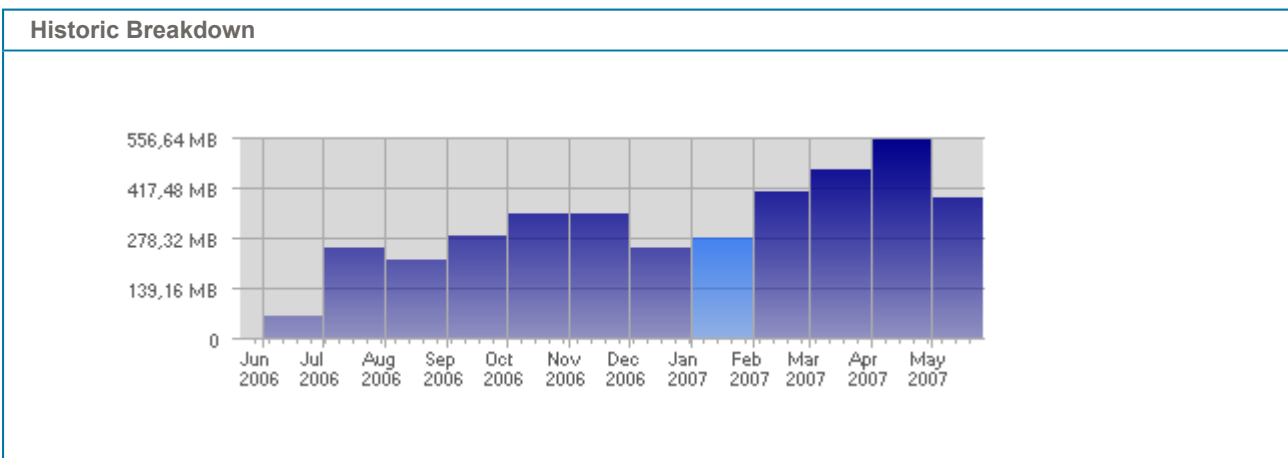

Traffic and Activity > Bandwidth

Report Description
Report Description: Bandwidth during the month of January 2007 Report Range: Month of January 2007 Report Scope: Historical Data

Date	Total Bandwidth	Average Bandwidth Historically	Change	Percent of Total Bandwidth
Mon Jan 1st, 2007	5,18 MB	10,59 MB	+5,18 MB ▲	1,84%
Tue Jan 2nd, 2007	9,37 MB	12,76 MB	+9,37 MB ▲	3,32%
Wed Jan 3rd, 2007	11,12 MB	11,30 MB	+11,12 MB ▲	3,95%
Thu Jan 4th, 2007	9,75 MB	12,07 MB	+9,75 MB ▲	3,46%
Fri Jan 5th, 2007	6,02 MB	10,97 MB	+6,02 MB ▲	2,14%
Sat Jan 6th, 2007	7,49 MB	10,01 MB	+7,49 MB ▲	2,66%
Sun Jan 7th, 2007	10,38 MB	10,31 MB	+4,39 MB ▲	3,68%
Mon Jan 8th, 2007	9,18 MB	10,59 MB	+4,00 MB ▲	3,26%
Tue Jan 9th, 2007	8,70 MB	12,76 MB	-682,50 KB ▼	3,09%
Wed Jan 10th, 2007	7,39 MB	11,30 MB	-3,73 MB ▼	2,62%
Thu Jan 11th, 2007	6,57 MB	12,07 MB	-3,18 MB ▼	2,33%
Fri Jan 12th, 2007	7,58 MB	10,97 MB	+1,56 MB ▲	2,69%
Sat Jan 13th, 2007	11,32 MB	10,01 MB	+3,83 MB ▲	4,02%
Sun Jan 14th, 2007	9,51 MB	10,31 MB	-890,90 KB ▼	3,37%
Mon Jan 15th, 2007	6,84 MB	10,59 MB	-2,34 MB ▼	2,43%
Tue Jan 16th, 2007	13,89 MB	12,76 MB	+5,19 MB ▲	4,93%
Wed Jan 17th, 2007	6,77 MB	11,30 MB	-630,10 KB ▼	2,40%
Thu Jan 18th, 2007	13,17 MB	12,07 MB	+6,60 MB ▲	4,67%
Fri Jan 19th, 2007	6,73 MB	10,97 MB	-870,00 KB ▼	2,39%
Sat Jan 20th, 2007	5,28 MB	10,01 MB	-6,04 MB ▼	1,88%
Sun Jan 21st, 2007	5,28 MB	10,31 MB	-4,23 MB ▼	1,87%
Mon Jan 22nd, 2007	5,27 MB	10,59 MB	-1,57 MB ▼	1,87%
Tue Jan 23rd, 2007	5,21 MB	12,76 MB	-8,67 MB ▼	1,85%
Wed Jan 24th, 2007	9,53 MB	11,30 MB	+2,75 MB ▲	3,38%
Thu Jan 25th, 2007	8,35 MB	12,07 MB	-4,82 MB ▼	2,96%
Fri Jan 26th, 2007	21,00 MB	10,97 MB	+14,27 MB ▲	7,45%
Sat Jan 27th, 2007	10,14 MB	10,01 MB	+4,86 MB ▲	3,60%
Sun Jan 28th, 2007	6,94 MB	10,31 MB	+1,66 MB ▲	2,46%