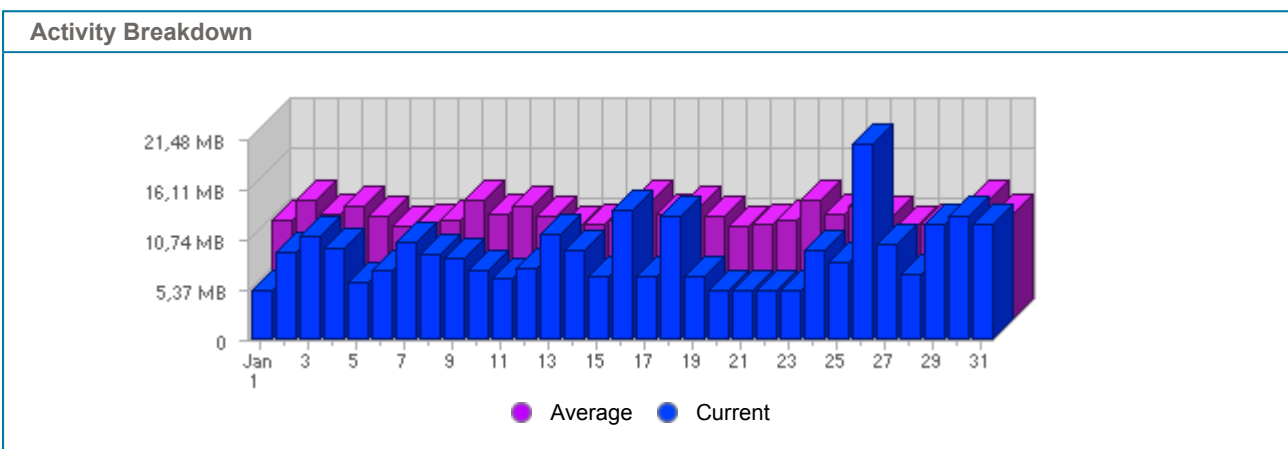

Traffic and Activity > Bandwidth

Report Description
Report Description: Bandwidth during the month of January 2007 Report Range: Month of January 2007 Report Scope: Historical Data

Date	Total Bandwidth	Average Bandwidth Historically	Change	Percent of Total Bandwidth
Mon Jan 1st, 2007	5,18 MB	10,59 MB	+5,18 MB ▲	1,84%
Tue Jan 2nd, 2007	9,37 MB	12,76 MB	+9,37 MB ▲	3,32%
Wed Jan 3rd, 2007	11,12 MB	11,30 MB	+11,12 MB ▲	3,95%
Thu Jan 4th, 2007	9,75 MB	12,07 MB	+9,75 MB ▲	3,46%
Fri Jan 5th, 2007	6,02 MB	10,97 MB	+6,02 MB ▲	2,14%
Sat Jan 6th, 2007	7,49 MB	10,01 MB	+7,49 MB ▲	2,66%
Sun Jan 7th, 2007	10,38 MB	10,31 MB	+4,39 MB ▲	3,68%
Mon Jan 8th, 2007	9,18 MB	10,59 MB	+4,00 MB ▲	3,26%
Tue Jan 9th, 2007	8,70 MB	12,76 MB	-682,50 KB ▼	3,09%
Wed Jan 10th, 2007	7,39 MB	11,30 MB	-3,73 MB ▼	2,62%
Thu Jan 11th, 2007	6,57 MB	12,07 MB	-3,18 MB ▼	2,33%
Fri Jan 12th, 2007	7,58 MB	10,97 MB	+1,56 MB ▲	2,69%
Sat Jan 13th, 2007	11,32 MB	10,01 MB	+3,83 MB ▲	4,02%
Sun Jan 14th, 2007	9,51 MB	10,31 MB	-890,90 KB ▼	3,37%
Mon Jan 15th, 2007	6,84 MB	10,59 MB	-2,34 MB ▼	2,43%
Tue Jan 16th, 2007	13,89 MB	12,76 MB	+5,19 MB ▲	4,93%
Wed Jan 17th, 2007	6,77 MB	11,30 MB	-630,10 KB ▼	2,40%
Thu Jan 18th, 2007	13,17 MB	12,07 MB	+6,60 MB ▲	4,67%
Fri Jan 19th, 2007	6,73 MB	10,97 MB	-870,00 KB ▼	2,39%
Sat Jan 20th, 2007	5,28 MB	10,01 MB	-6,04 MB ▼	1,88%
Sun Jan 21st, 2007	5,28 MB	10,31 MB	-4,23 MB ▼	1,87%
Mon Jan 22nd, 2007	5,27 MB	10,59 MB	-1,57 MB ▼	1,87%
Tue Jan 23rd, 2007	5,21 MB	12,76 MB	-8,67 MB ▼	1,85%
Wed Jan 24th, 2007	9,53 MB	11,30 MB	+2,75 MB ▲	3,38%
Thu Jan 25th, 2007	8,35 MB	12,07 MB	-4,82 MB ▼	2,96%
Fri Jan 26th, 2007	21,00 MB	10,97 MB	+14,27 MB ▲	7,45%
Sat Jan 27th, 2007	10,14 MB	10,01 MB	+4,86 MB ▲	3,60%
Sun Jan 28th, 2007	6,94 MB	10,31 MB	+1,66 MB ▲	2,46%