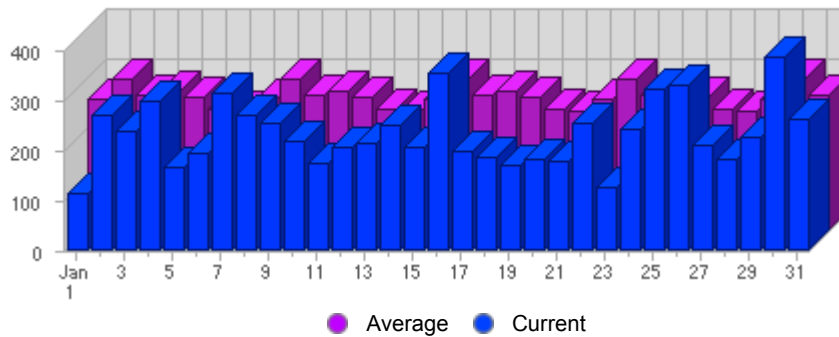

Traffic and Activity > Page Views

Report Description

Report Description: Page Views during the month of January 2007
 Report Range: Month of January 2007
 Report Scope: Historical Data

Historic Breakdown

Activity Breakdown

Date	Total Page Views	Average Page Views Historically	Change	Percent of Total Page Views
Mon Jan 1st, 2007	114	261,09	+114 ▲	1,59%
Tue Jan 2nd, 2007	270	300,75	+270 ▲	3,76%
Wed Jan 3rd, 2007	238	268,86	+238 ▲	3,31%
Thu Jan 4th, 2007	296	279,57	+296 ▲	4,12%
Fri Jan 5th, 2007	166	267,48	+166 ▲	2,31%
Sat Jan 6th, 2007	195	243,11	+195 ▲	2,72%
Sun Jan 7th, 2007	314	239,89	+185 ▲	4,37%
Mon Jan 8th, 2007	271	261,09	+157 ▲	3,77%
Tue Jan 9th, 2007	252	300,75	-18 ▼	3,51%
Wed Jan 10th, 2007	217	268,86	-21 ▼	3,02%
Thu Jan 11th, 2007	173	279,57	-123 ▼	2,41%
Fri Jan 12th, 2007	207	267,48	+41 ▲	2,88%
Sat Jan 13th, 2007	213	243,11	+18 ▲	2,97%
Sun Jan 14th, 2007	249	239,89	-65 ▼	3,47%
Mon Jan 15th, 2007	204	261,09	-67 ▼	2,84%
Tue Jan 16th, 2007	355	300,75	+103 ▲	4,94%
Wed Jan 17th, 2007	198	268,86	-19 ▼	2,76%
Thu Jan 18th, 2007	186	279,57	+13 ▲	2,59%
Fri Jan 19th, 2007	169	267,48	-38 ▼	2,35%
Sat Jan 20th, 2007	183	243,11	-30 ▼	2,55%
Sun Jan 21st, 2007	179	239,89	-70 ▼	2,49%
Mon Jan 22nd, 2007	254	261,09	+50 ▲	3,54%
Tue Jan 23rd, 2007	127	300,75	-228 ▼	1,77%
Wed Jan 24th, 2007	243	268,86	+45 ▲	3,38%
Thu Jan 25th, 2007	321	279,57	+135 ▲	4,47%
Fri Jan 26th, 2007	330	267,48	+161 ▲	4,59%
Sat Jan 27th, 2007	208	243,11	+25 ▲	2,90%
Sun Jan 28th, 2007	182	239,89	+3 ▲	2,53%

Mon Jan 29th, 2007	224	261,09	-30 ▼	3,12%
Tue Jan 30th, 2007	384	300,75	+257 ▲	5,35%
Wed Jan 31st, 2007	261	268,86	+18 ▲	3,63%
	7,183	7,346	+685 ▲	

Content created Saturday, May 26, 2007 09:19:49 GMT 1:00
LiveStats® .XSP V8.03 Copyright ©1996-2005 DeepMetrix® Corporation. All rights reserved.
Licensed to Aruba S.p.A..