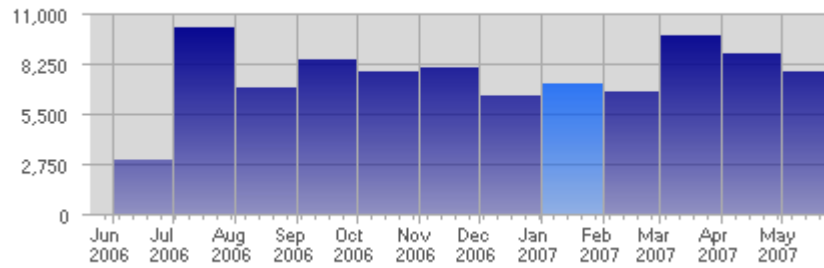

Traffic and Activity > Page Views

Report Description

Report Description: Page Views during the month of January 2007
 Report Range: Month of January 2007
 Report Scope: Historical Data

Historic Breakdown

Activity Breakdown

Date	Total Page Views	Average Page Views Historically	Change	Percent of Total Page Views
Mon Jan 1st, 2007	114	261,09	+114 ▲	1,59%
Tue Jan 2nd, 2007	270	300,75	+270 ▲	3,76%
Wed Jan 3rd, 2007	238	268,86	+238 ▲	3,31%
Thu Jan 4th, 2007	296	279,57	+296 ▲	4,12%
Fri Jan 5th, 2007	166	267,48	+166 ▲	2,31%
Sat Jan 6th, 2007	195	243,11	+195 ▲	2,72%
Sun Jan 7th, 2007	314	239,89	+185 ▲	4,37%
Mon Jan 8th, 2007	271	261,09	+157 ▲	3,77%
Tue Jan 9th, 2007	252	300,75	-18 ▼	3,51%
Wed Jan 10th, 2007	217	268,86	-21 ▼	3,02%
Thu Jan 11th, 2007	173	279,57	-123 ▼	2,41%
Fri Jan 12th, 2007	207	267,48	+41 ▲	2,88%
Sat Jan 13th, 2007	213	243,11	+18 ▲	2,97%
Sun Jan 14th, 2007	249	239,89	-65 ▼	3,47%
Mon Jan 15th, 2007	204	261,09	-67 ▼	2,84%
Tue Jan 16th, 2007	355	300,75	+103 ▲	4,94%
Wed Jan 17th, 2007	198	268,86	-19 ▼	2,76%
Thu Jan 18th, 2007	186	279,57	+13 ▲	2,59%
Fri Jan 19th, 2007	169	267,48	-38 ▼	2,35%
Sat Jan 20th, 2007	183	243,11	-30 ▼	2,55%
Sun Jan 21st, 2007	179	239,89	-70 ▼	2,49%
Mon Jan 22nd, 2007	254	261,09	+50 ▲	3,54%
Tue Jan 23rd, 2007	127	300,75	-228 ▼	1,77%
Wed Jan 24th, 2007	243	268,86	+45 ▲	3,38%
Thu Jan 25th, 2007	321	279,57	+135 ▲	4,47%
Fri Jan 26th, 2007	330	267,48	+161 ▲	4,59%
Sat Jan 27th, 2007	208	243,11	+25 ▲	2,90%
Sun Jan 28th, 2007	182	239,89	+3 ▲	2,53%