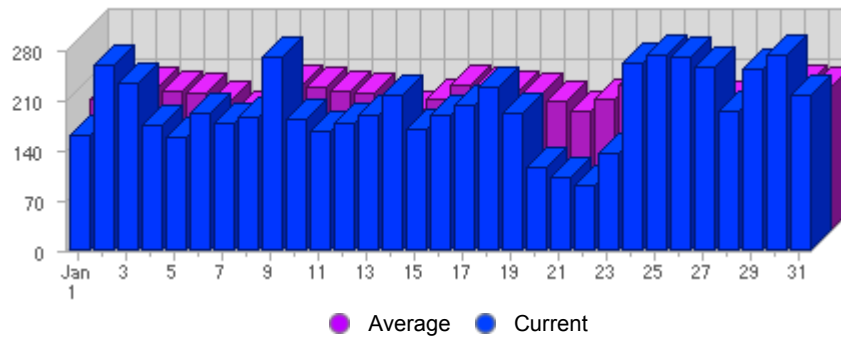

Traffic and Activity > Visits

Report Description

Report Description: Visits during the month of January 2007
 Report Range: Month of January 2007
 Report Scope: Historical Data

Historic Breakdown

Activity Breakdown

| Date | Total Visits | Average Visits Historically | Change | Percent of Total Visits |
|--------------------|--------------|-----------------------------|--------|-------------------------|
| Mon Jan 1st, 2007 | 162 | 183,11 | +162 ▲ | 2,63% |
| Tue Jan 2nd, 2007 | 260 | 204,00 | +260 ▲ | 4,22% |
| Wed Jan 3rd, 2007 | 235 | 201,23 | +235 ▲ | 3,81% |
| Thu Jan 4th, 2007 | 175 | 195,84 | +175 ▲ | 2,84% |
| Fri Jan 5th, 2007 | 159 | 191,48 | +159 ▲ | 2,58% |
| Sat Jan 6th, 2007 | 191 | 181,09 | +191 ▲ | 3,10% |
| Sun Jan 7th, 2007 | 178 | 167,18 | +13 ▲ | 2,89% |
| Mon Jan 8th, 2007 | 186 | 183,11 | +24 ▲ | 3,02% |
| Tue Jan 9th, 2007 | 270 | 204,00 | +10 ▲ | 4,38% |
| Wed Jan 10th, 2007 | 183 | 201,23 | -52 ▼ | 2,97% |
| Thu Jan 11th, 2007 | 166 | 195,84 | -9 ▼ | 2,69% |
| Fri Jan 12th, 2007 | 177 | 191,48 | +18 ▲ | 2,87% |
| Sat Jan 13th, 2007 | 188 | 181,09 | -3 ▼ | 3,05% |
| Sun Jan 14th, 2007 | 216 | 167,18 | +38 ▲ | 3,50% |
| Mon Jan 15th, 2007 | 169 | 183,11 | -17 ▼ | 2,74% |
| Tue Jan 16th, 2007 | 189 | 204,00 | -81 ▼ | 3,07% |
| Wed Jan 17th, 2007 | 203 | 201,23 | +20 ▲ | 3,29% |
| Thu Jan 18th, 2007 | 228 | 195,84 | +62 ▲ | 3,70% |
| Fri Jan 19th, 2007 | 191 | 191,48 | +14 ▲ | 3,10% |
| Sat Jan 20th, 2007 | 115 | 181,09 | -73 ▼ | 1,87% |
| Sun Jan 21st, 2007 | 101 | 167,18 | -115 ▼ | 1,64% |
| Mon Jan 22nd, 2007 | 91 | 183,11 | -78 ▼ | 1,48% |
| Tue Jan 23rd, 2007 | 136 | 204,00 | -53 ▼ | 2,21% |
| Wed Jan 24th, 2007 | 261 | 201,23 | +58 ▲ | 4,23% |
| Thu Jan 25th, 2007 | 272 | 195,84 | +44 ▲ | 4,41% |
| Fri Jan 26th, 2007 | 270 | 191,48 | +79 ▲ | 4,38% |
| Sat Jan 27th, 2007 | 255 | 181,09 | +140 ▲ | 4,14% |
| Sun Jan 28th, 2007 | 195 | 167,18 | +94 ▲ | 3,16% |