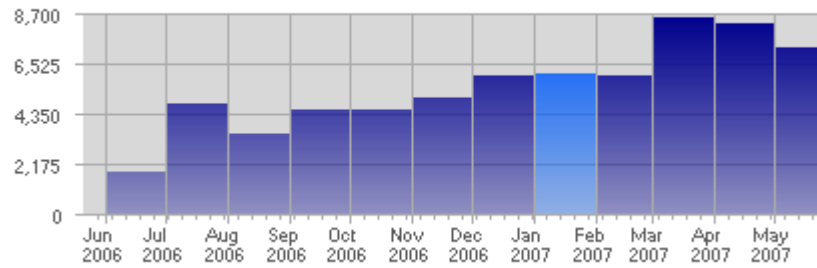

Traffic and Activity > Visits

Report Description

Report Description: Visits during the month of January 2007
 Report Range: Month of January 2007
 Report Scope: Historical Data

Historic Breakdown

Activity Breakdown

| Date | Total Visits | Average Visits Historically | Change | Percent of Total Visits |
|--------------------|--------------|-----------------------------|--------|-------------------------|
| Mon Jan 1st, 2007 | 162 | 183,11 | +162 ▲ | 2,63% |
| Tue Jan 2nd, 2007 | 260 | 204,00 | +260 ▲ | 4,22% |
| Wed Jan 3rd, 2007 | 235 | 201,23 | +235 ▲ | 3,81% |
| Thu Jan 4th, 2007 | 175 | 195,84 | +175 ▲ | 2,84% |
| Fri Jan 5th, 2007 | 159 | 191,48 | +159 ▲ | 2,58% |
| Sat Jan 6th, 2007 | 191 | 181,09 | +191 ▲ | 3,10% |
| Sun Jan 7th, 2007 | 178 | 167,18 | +13 ▲ | 2,89% |
| Mon Jan 8th, 2007 | 186 | 183,11 | +24 ▲ | 3,02% |
| Tue Jan 9th, 2007 | 270 | 204,00 | +10 ▲ | 4,38% |
| Wed Jan 10th, 2007 | 183 | 201,23 | -52 ▼ | 2,97% |
| Thu Jan 11th, 2007 | 166 | 195,84 | -9 ▼ | 2,69% |
| Fri Jan 12th, 2007 | 177 | 191,48 | +18 ▲ | 2,87% |
| Sat Jan 13th, 2007 | 188 | 181,09 | -3 ▼ | 3,05% |
| Sun Jan 14th, 2007 | 216 | 167,18 | +38 ▲ | 3,50% |
| Mon Jan 15th, 2007 | 169 | 183,11 | -17 ▼ | 2,74% |
| Tue Jan 16th, 2007 | 189 | 204,00 | -81 ▼ | 3,07% |
| Wed Jan 17th, 2007 | 203 | 201,23 | +20 ▲ | 3,29% |
| Thu Jan 18th, 2007 | 228 | 195,84 | +62 ▲ | 3,70% |
| Fri Jan 19th, 2007 | 191 | 191,48 | +14 ▲ | 3,10% |
| Sat Jan 20th, 2007 | 115 | 181,09 | -73 ▼ | 1,87% |
| Sun Jan 21st, 2007 | 101 | 167,18 | -115 ▼ | 1,64% |
| Mon Jan 22nd, 2007 | 91 | 183,11 | -78 ▼ | 1,48% |
| Tue Jan 23rd, 2007 | 136 | 204,00 | -53 ▼ | 2,21% |
| Wed Jan 24th, 2007 | 261 | 201,23 | +58 ▲ | 4,23% |
| Thu Jan 25th, 2007 | 272 | 195,84 | +44 ▲ | 4,41% |
| Fri Jan 26th, 2007 | 270 | 191,48 | +79 ▲ | 4,38% |
| Sat Jan 27th, 2007 | 255 | 181,09 | +140 ▲ | 4,14% |
| Sun Jan 28th, 2007 | 195 | 167,18 | +94 ▲ | 3,16% |