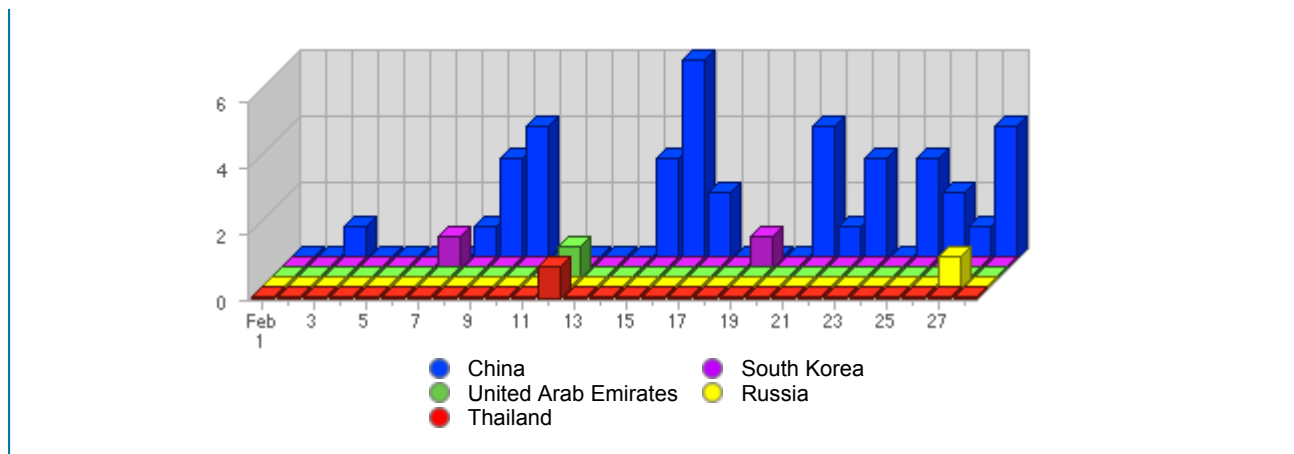

Geographic Info > [Asian Country](#)**Report Description**

Report Description: Asian Countries that Visitors came from during the month of February 2007
Report Range: Month of February 2007
Report Scope: Historical Data
List Size: 6 of 6

Map**Activity Breakdown**

#	Flag	Country	Total Visits	Average Visits Historically	Change	Percent of Visits
1.		China	38	21,20	+11 ▲	86,36%
2.		South Korea	2	2,50	0 ▬	4,55%
3.		United Arab Emirates	1	1,60	+1 ▲	2,27%
4.		Russia	1	3,57	+1 ▲	2,27%
5.		Thailand	1	0,67	+1 ▲	2,27%
6.		Japan	1	4,33	-25 ▼	2,27%
			44	34	-25 ▼	