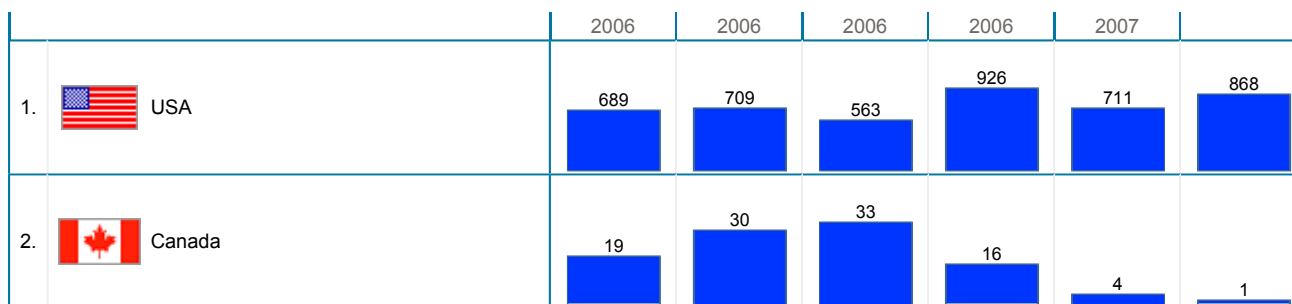

Six Month Historical Comparison

Top South American Countries	Sep, 2006	Oct, 2006	Nov, 2006	Dec, 2006	Jan, 2007	Feb 2007

No South American Countries Data.

Six Month Historical Comparison