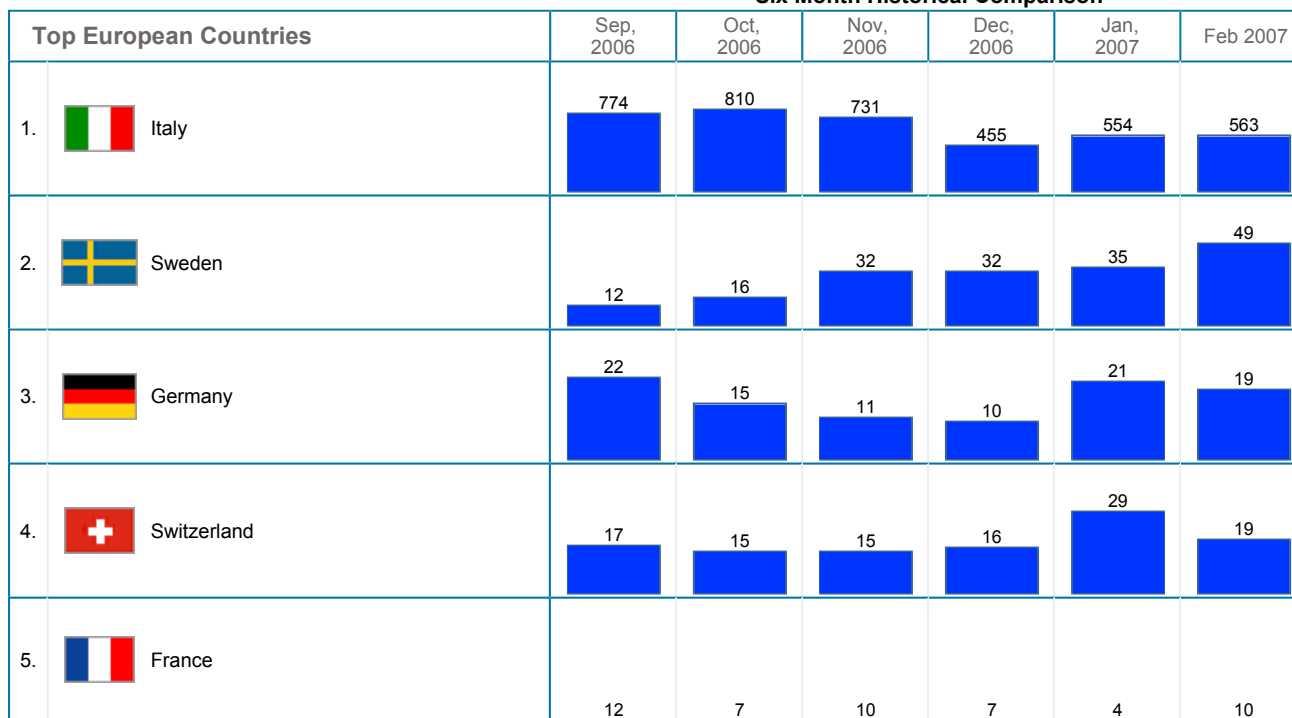

Geographic Info > **Geographic Info Summary**

Geographic Info Summary	
During the Month of February, 2007 :	
<ul style="list-style-type: none"> A total of 6,035 distinct visits were made to the site. 26,65% of all visits were from a known geographic location. 14,40% were from North America, 11,50% from Europe, 0,71% from Asia, 0,02% from Oceania, 0,00% from South America and 0,02% from Africa. 	

Six Month Historical Comparison

Top North American Countries	Sep,	Oct,	Nov,	Dec,	Jan,	Feb 2007

Six Month Historical Comparison

Top South American Countries	Sep, 2006	Oct, 2006	Nov, 2006	Dec, 2006	Jan, 2007	Feb 2007
------------------------------	-----------	-----------	-----------	-----------	-----------	----------

No South American Countries Data.

Six Month Historical Comparison

Six Month Historical Comparison

Top Asian Countries		Sep, 2006	Oct, 2006	Nov, 2006	Dec, 2006	Jan, 2007	Feb 2007
1.	China	20	14	25	23	27	38
2.	South Korea	3	1	5	2	2	2
3.	Japan	1	0	3	1	26	1
4.	Thailand	0	0	0	0	0	1
5.	Russia	4	5	10	3	0	1

Six Month Historical Comparison

Top Oceanic Countries		Sep, 2006	Oct, 2006	Nov, 2006	Dec, 2006	Jan, 2007	Feb 2007
1.	Australia	0	0	0	0	0	1

Six Month Historical Comparison

Top African Countries		Sep, 2006	Oct, 2006	Nov, 2006	Dec, 2006	Jan, 2007	Feb 2007
1.	 Algeria	0	0	0	0	0	1