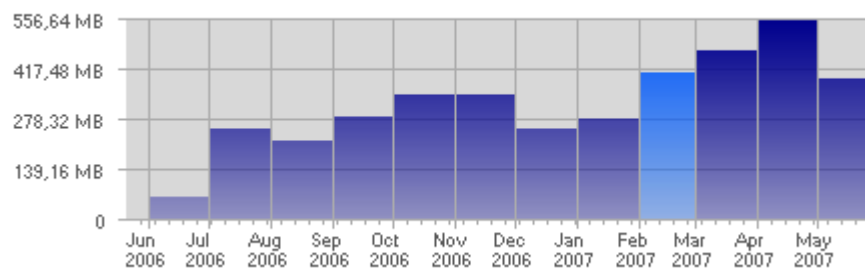

Traffic and Activity > Bandwidth

Report Description

Report Description: Bandwidth during the month of February 2007
 Report Range: Month of February 2007
 Report Scope: Historical Data

Historic Breakdown

Activity Breakdown

Date	Total Bandwidth	Average Bandwidth Historically	Change	Percent of Total Bandwidth
Thu Feb 1st, 2007	15,92 MB	12,07 MB	+15,92 MB ▲	3,90%
Fri Feb 2nd, 2007	8,24 MB	10,97 MB	+8,24 MB ▲	2,02%
Sat Feb 3rd, 2007	11,31 MB	10,01 MB	+11,31 MB ▲	2,77%
Sun Feb 4th, 2007	39,81 MB	10,31 MB	+32,87 MB ▲	9,76%
Mon Feb 5th, 2007	13,64 MB	10,59 MB	+1,28 MB ▲	3,35%
Tue Feb 6th, 2007	13,18 MB	12,76 MB	+n/a ▲	3,23%
Wed Feb 7th, 2007	14,13 MB	11,30 MB	+1,80 MB ▲	3,47%
Thu Feb 8th, 2007	17,09 MB	12,07 MB	+1,17 MB ▲	4,19%
Fri Feb 9th, 2007	11,41 MB	10,97 MB	+3,18 MB ▲	2,80%
Sat Feb 10th, 2007	11,86 MB	10,01 MB	+564,60 KB ▲	2,91%
Sun Feb 11th, 2007	9,51 MB	10,31 MB	-30,30 MB ▼	2,33%
Mon Feb 12th, 2007	10,58 MB	10,59 MB	-3,07 MB ▼	2,59%
Tue Feb 13th, 2007	12,35 MB	12,76 MB	-849,10 KB ▼	3,03%
Wed Feb 14th, 2007	10,21 MB	11,30 MB	-3,92 MB ▼	2,50%
Thu Feb 15th, 2007	11,19 MB	12,07 MB	-5,89 MB ▼	2,74%
Fri Feb 16th, 2007	10,53 MB	10,97 MB	-906,00 KB ▼	2,58%
Sat Feb 17th, 2007	12,27 MB	10,01 MB	+419,20 KB ▲	3,01%
Sun Feb 18th, 2007	10,56 MB	10,31 MB	+1,05 MB ▲	2,59%
Mon Feb 19th, 2007	9,56 MB	10,59 MB	-1,01 MB ▼	2,35%
Tue Feb 20th, 2007	32,01 MB	12,76 MB	+19,66 MB ▲	7,85%
Wed Feb 21st, 2007	14,21 MB	11,30 MB	+4,00 MB ▲	3,48%
Thu Feb 22nd, 2007	9,76 MB	12,07 MB	-1,43 MB ▼	2,39%
Fri Feb 23rd, 2007	14,05 MB	10,97 MB	+3,53 MB ▲	3,45%
Sat Feb 24th, 2007	39,82 MB	10,01 MB	+27,55 MB ▲	9,76%
Sun Feb 25th, 2007	6,74 MB	10,31 MB	-3,82 MB ▼	1,65%
Mon Feb 26th, 2007	14,49 MB	10,59 MB	+4,92 MB ▲	3,55%
Tue Feb 27th, 2007	12,47 MB	12,76 MB	-19,54 MB ▼	3,06%
Wed Feb 28th, 2007	10,97 MB	11,30 MB	-3,24 MB ▼	2,69%