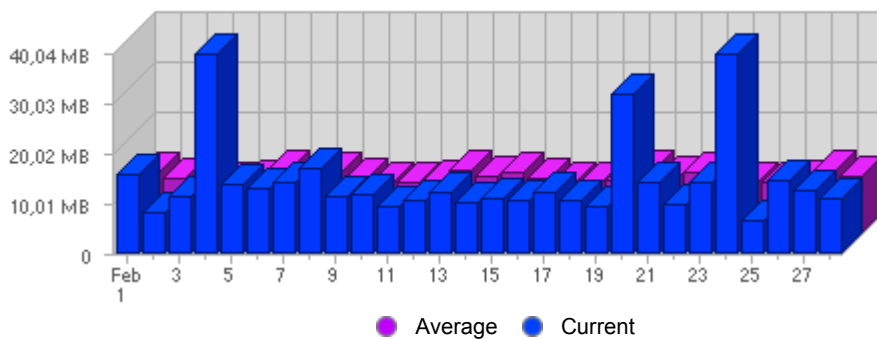

Traffic and Activity > Bandwidth

Report Description

Report Description: Bandwidth during the month of February 2007
 Report Range: Month of February 2007
 Report Scope: Historical Data

Historic Breakdown

Activity Breakdown

Date	Total Bandwidth	Average Bandwidth Historically	Change	Percent of Total Bandwidth
Thu Feb 1st, 2007	15,92 MB	12,07 MB	+15,92 MB ▲	3,90%
Fri Feb 2nd, 2007	8,24 MB	10,97 MB	+8,24 MB ▲	2,02%
Sat Feb 3rd, 2007	11,31 MB	10,01 MB	+11,31 MB ▲	2,77%
Sun Feb 4th, 2007	39,81 MB	10,31 MB	+32,87 MB ▲	9,76%
Mon Feb 5th, 2007	13,64 MB	10,59 MB	+1,28 MB ▲	3,35%
Tue Feb 6th, 2007	13,18 MB	12,76 MB	+n/a ▲	3,23%
Wed Feb 7th, 2007	14,13 MB	11,30 MB	+1,80 MB ▲	3,47%
Thu Feb 8th, 2007	17,09 MB	12,07 MB	+1,17 MB ▲	4,19%
Fri Feb 9th, 2007	11,41 MB	10,97 MB	+3,18 MB ▲	2,80%
Sat Feb 10th, 2007	11,86 MB	10,01 MB	+564,60 KB ▲	2,91%
Sun Feb 11th, 2007	9,51 MB	10,31 MB	-30,30 MB ▼	2,33%
Mon Feb 12th, 2007	10,58 MB	10,59 MB	-3,07 MB ▼	2,59%
Tue Feb 13th, 2007	12,35 MB	12,76 MB	-849,10 KB ▼	3,03%
Wed Feb 14th, 2007	10,21 MB	11,30 MB	-3,92 MB ▼	2,50%
Thu Feb 15th, 2007	11,19 MB	12,07 MB	-5,89 MB ▼	2,74%
Fri Feb 16th, 2007	10,53 MB	10,97 MB	-906,00 KB ▼	2,58%
Sat Feb 17th, 2007	12,27 MB	10,01 MB	+419,20 KB ▲	3,01%
Sun Feb 18th, 2007	10,56 MB	10,31 MB	+1,05 MB ▲	2,59%
Mon Feb 19th, 2007	9,56 MB	10,59 MB	-1,01 MB ▼	2,35%
Tue Feb 20th, 2007	32,01 MB	12,76 MB	+19,66 MB ▲	7,85%
Wed Feb 21st, 2007	14,21 MB	11,30 MB	+4,00 MB ▲	3,48%
Thu Feb 22nd, 2007	9,76 MB	12,07 MB	-1,43 MB ▼	2,39%
Fri Feb 23rd, 2007	14,05 MB	10,97 MB	+3,53 MB ▲	3,45%
Sat Feb 24th, 2007	39,82 MB	10,01 MB	+27,55 MB ▲	9,76%
Sun Feb 25th, 2007	6,74 MB	10,31 MB	-3,82 MB ▼	1,65%
Mon Feb 26th, 2007	14,49 MB	10,59 MB	+4,92 MB ▲	3,55%
Tue Feb 27th, 2007	12,47 MB	12,76 MB	-19,54 MB ▼	3,06%
Wed Feb 28th, 2007	10,97 MB	11,30 MB	-3,24 MB ▼	2,69%