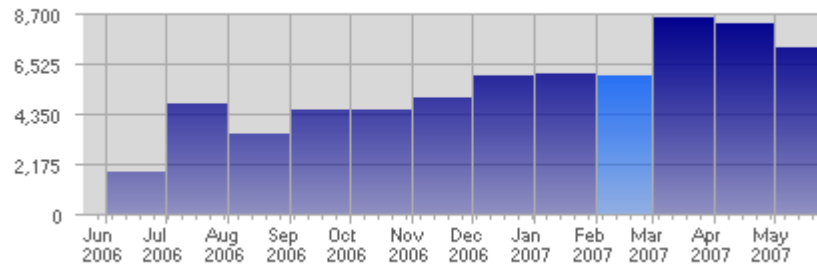

Traffic and Activity > Visits

Report Description

Report Description: Visits during the month of February 2007
 Report Range: Month of February 2007
 Report Scope: Historical Data

Historic Breakdown

Activity Breakdown

Date	Total Visits	Average Visits Historically	Change	Percent of Total Visits
Thu Feb 1st, 2007	235	195,84	+235 ▲	3,89%
Fri Feb 2nd, 2007	193	191,48	+193 ▲	3,20%
Sat Feb 3rd, 2007	181	181,09	+181 ▲	2,00%
Sun Feb 4th, 2007	216	167,18	+21 ▲	3,58%
Mon Feb 5th, 2007	242	183,11	-10 ▼	4,01%
Tue Feb 6th, 2007	260	204,00	-14 ▼	4,31%
Wed Feb 7th, 2007	299	201,23	+83 ▲	4,95%
Thu Feb 8th, 2007	239	195,84	+4 ▲	3,96%
Fri Feb 9th, 2007	227	191,48	+34 ▲	3,76%
Sat Feb 10th, 2007	199	181,09	+18 ▲	3,30%
Sun Feb 11th, 2007	172	167,18	-44 ▼	2,85%
Mon Feb 12th, 2007	192	183,11	-50 ▼	3,18%
Tue Feb 13th, 2007	200	204,00	-60 ▼	3,31%
Wed Feb 14th, 2007	211	201,23	-88 ▼	3,50%
Thu Feb 15th, 2007	188	195,84	-51 ▼	3,12%
Fri Feb 16th, 2007	137	191,48	-90 ▼	2,27%
Sat Feb 17th, 2007	271	181,09	+72 ▲	4,49%
Sun Feb 18th, 2007	204	167,18	+32 ▲	3,38%
Mon Feb 19th, 2007	167	183,11	-25 ▼	2,77%
Tue Feb 20th, 2007	195	204,00	-5 ▼	3,23%
Wed Feb 21st, 2007	281	201,23	+70 ▲	4,66%
Thu Feb 22nd, 2007	203	195,84	+15 ▲	3,36%
Fri Feb 23rd, 2007	203	191,48	+66 ▲	3,36%
Sat Feb 24th, 2007	175	181,09	-96 ▼	2,90%
Sun Feb 25th, 2007	194	167,18	-10 ▼	3,22%
Mon Feb 26th, 2007	229	183,11	+62 ▲	3,80%
Tue Feb 27th, 2007	265	204,00	+70 ▲	4,39%
Wed Feb 28th, 2007	257	201,23	-24 ▼	4,26%