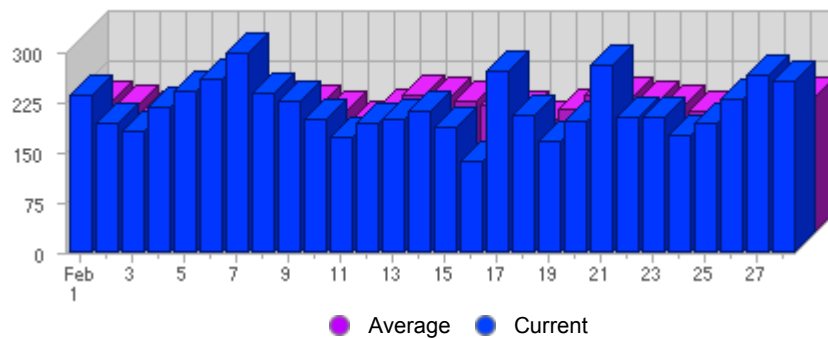

Traffic and Activity > Visits

Report Description

Report Description: Visits during the month of February 2007
 Report Range: Month of February 2007
 Report Scope: Historical Data

Historic Breakdown

Activity Breakdown

Date	Total Visits	Average Visits Historically	Change	Percent of Total Visits
Thu Feb 1st, 2007	235	195,84	+235 ▲	3,89%
Fri Feb 2nd, 2007	193	191,48	+193 ▲	3,20%
Sat Feb 3rd, 2007	181	181,09	+181 ▲	2,00%
Sun Feb 4th, 2007	216	167,18	+21 ▲	3,58%
Mon Feb 5th, 2007	242	183,11	-10 ▼	4,01%
Tue Feb 6th, 2007	260	204,00	-14 ▼	4,31%
Wed Feb 7th, 2007	299	201,23	+83 ▲	4,95%
Thu Feb 8th, 2007	239	195,84	+4 ▲	3,96%
Fri Feb 9th, 2007	227	191,48	+34 ▲	3,76%
Sat Feb 10th, 2007	199	181,09	+18 ▲	3,30%
Sun Feb 11th, 2007	172	167,18	-44 ▼	2,85%
Mon Feb 12th, 2007	192	183,11	-50 ▼	3,18%
Tue Feb 13th, 2007	200	204,00	-60 ▼	3,31%
Wed Feb 14th, 2007	211	201,23	-88 ▼	3,50%
Thu Feb 15th, 2007	188	195,84	-51 ▼	3,12%
Fri Feb 16th, 2007	137	191,48	-90 ▼	2,27%
Sat Feb 17th, 2007	271	181,09	+72 ▲	4,49%
Sun Feb 18th, 2007	204	167,18	+32 ▲	3,38%
Mon Feb 19th, 2007	167	183,11	-25 ▼	2,77%
Tue Feb 20th, 2007	195	204,00	-5 ▼	3,23%
Wed Feb 21st, 2007	281	201,23	+70 ▲	4,66%
Thu Feb 22nd, 2007	203	195,84	+15 ▲	3,36%
Fri Feb 23rd, 2007	203	191,48	+66 ▲	3,36%
Sat Feb 24th, 2007	175	181,09	-96 ▼	2,90%
Sun Feb 25th, 2007	194	167,18	-10 ▼	3,22%
Mon Feb 26th, 2007	229	183,11	+62 ▲	3,80%
Tue Feb 27th, 2007	265	204,00	+70 ▲	4,39%
Wed Feb 28th, 2007	257	201,23	-24 ▼	4,26%

	6,035	2,420	-129 ▼
--	-------	-------	--------

Content created Saturday, May 26, 2007 09:41:50 GMT 1:00
LiveStats® .XSP V8.03 Copyright ©1996-2005 DeepMetrix® Corporation. All rights reserved.
Licensed to Aruba S.p.A..