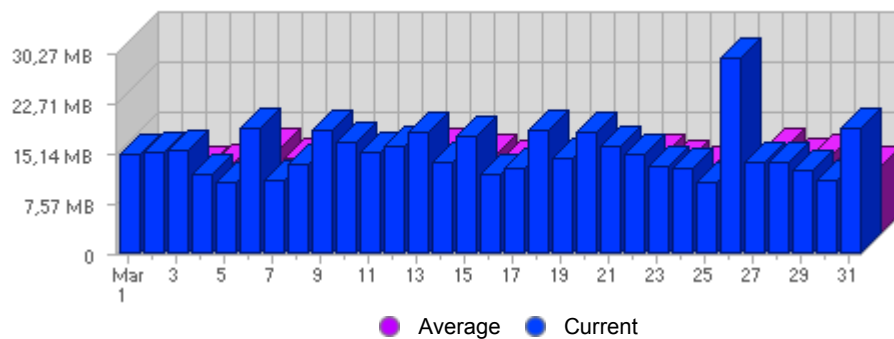

Traffic and Activity > Bandwidth

Report Description

Report Description: Bandwidth during the month of March 2007  
 Report Range: Month of March 2007  
 Report Scope: Historical Data

Historic Breakdown

Activity Breakdown

Date	Total Bandwidth	Average Bandwidth Historically	Change	Percent of Total Bandwidth
Thu Mar 1st, 2007	15,07 MB	12,07 MB	+15,07 MB ▲	3,19%
Fri Mar 2nd, 2007	15,15 MB	10,97 MB	+15,15 MB ▲	3,21%
Sat Mar 3rd, 2007	15,61 MB	10,01 MB	+15,61 MB ▲	3,31%
Sun Mar 4th, 2007	11,85 MB	10,31 MB	+5,11 MB ▲	2,51%
Mon Mar 5th, 2007	10,80 MB	10,59 MB	-3,68 MB ▼	2,29%
Tue Mar 6th, 2007	18,97 MB	12,76 MB	+6,50 MB ▲	4,02%
Wed Mar 7th, 2007	11,03 MB	11,30 MB	+66,40 KB ▲	2,34%
Thu Mar 8th, 2007	13,54 MB	12,07 MB	-1,53 MB ▼	2,87%
Fri Mar 9th, 2007	18,50 MB	10,97 MB	+3,36 MB ▲	3,92%
Sat Mar 10th, 2007	16,89 MB	10,01 MB	+1,28 MB ▲	3,58%
Sun Mar 11th, 2007	15,36 MB	10,31 MB	+3,51 MB ▲	3,25%
Mon Mar 12th, 2007	16,15 MB	10,59 MB	+5,34 MB ▲	3,42%
Tue Mar 13th, 2007	18,17 MB	12,76 MB	-813,00 KB ▼	3,85%
Wed Mar 14th, 2007	13,89 MB	11,30 MB	+2,86 MB ▲	2,94%
Thu Mar 15th, 2007	17,62 MB	12,07 MB	+4,07 MB ▲	3,73%
Fri Mar 16th, 2007	12,06 MB	10,97 MB	-6,44 MB ▼	2,55%
Sat Mar 17th, 2007	12,80 MB	10,01 MB	-4,09 MB ▼	2,71%
Sun Mar 18th, 2007	18,56 MB	10,31 MB	+3,20 MB ▲	3,93%
Mon Mar 19th, 2007	14,53 MB	10,59 MB	-1,62 MB ▼	3,08%
Tue Mar 20th, 2007	18,46 MB	12,76 MB	+295,60 KB ▲	3,91%
Wed Mar 21st, 2007	16,30 MB	11,30 MB	+2,41 MB ▲	3,45%
Thu Mar 22nd, 2007	14,89 MB	12,07 MB	-2,72 MB ▼	3,15%
Fri Mar 23rd, 2007	13,16 MB	10,97 MB	+1,10 MB ▲	2,79%
Sat Mar 24th, 2007	12,98 MB	10,01 MB	+189,10 KB ▲	2,75%
Sun Mar 25th, 2007	10,65 MB	10,31 MB	-7,91 MB ▼	2,26%
Mon Mar 26th, 2007	29,39 MB	10,59 MB	+14,86 MB ▲	6,22%
Tue Mar 27th, 2007	13,81 MB	12,76 MB	-4,65 MB ▼	2,92%
Wed Mar 28th, 2007	13,87 MB	11,30 MB	-2,43 MB ▼	2,94%