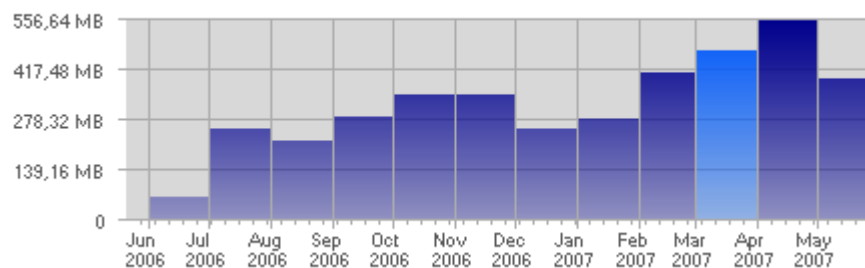

Traffic and Activity > Bandwidth

Report Description

Report Description: Bandwidth during the month of March 2007  
 Report Range: Month of March 2007  
 Report Scope: Historical Data

Historic Breakdown

Activity Breakdown

Date	Total Bandwidth	Average Bandwidth Historically	Change	Percent of Total Bandwidth
Thu Mar 1st, 2007	15,07 MB	12,07 MB	+15,07 MB ▲	3,19%
Fri Mar 2nd, 2007	15,15 MB	10,97 MB	+15,15 MB ▲	3,21%
Sat Mar 3rd, 2007	15,61 MB	10,01 MB	+15,61 MB ▲	3,31%
Sun Mar 4th, 2007	11,85 MB	10,31 MB	+5,11 MB ▲	2,51%
Mon Mar 5th, 2007	10,80 MB	10,59 MB	-3,68 MB ▼	2,29%
Tue Mar 6th, 2007	18,97 MB	12,76 MB	+6,50 MB ▲	4,02%
Wed Mar 7th, 2007	11,03 MB	11,30 MB	+66,40 KB ▲	2,34%
Thu Mar 8th, 2007	13,54 MB	12,07 MB	-1,53 MB ▼	2,87%
Fri Mar 9th, 2007	18,50 MB	10,97 MB	+3,36 MB ▲	3,92%
Sat Mar 10th, 2007	16,89 MB	10,01 MB	+1,28 MB ▲	3,58%
Sun Mar 11th, 2007	15,36 MB	10,31 MB	+3,51 MB ▲	3,25%
Mon Mar 12th, 2007	16,15 MB	10,59 MB	+5,34 MB ▲	3,42%
Tue Mar 13th, 2007	18,17 MB	12,76 MB	-813,00 KB ▼	3,85%
Wed Mar 14th, 2007	13,89 MB	11,30 MB	+2,86 MB ▲	2,94%
Thu Mar 15th, 2007	17,62 MB	12,07 MB	+4,07 MB ▲	3,73%
Fri Mar 16th, 2007	12,06 MB	10,97 MB	-6,44 MB ▼	2,55%
Sat Mar 17th, 2007	12,80 MB	10,01 MB	-4,09 MB ▼	2,71%
Sun Mar 18th, 2007	18,56 MB	10,31 MB	+3,20 MB ▲	3,93%
Mon Mar 19th, 2007	14,53 MB	10,59 MB	-1,62 MB ▼	3,08%
Tue Mar 20th, 2007	18,46 MB	12,76 MB	+295,60 KB ▲	3,91%
Wed Mar 21st, 2007	16,30 MB	11,30 MB	+2,41 MB ▲	3,45%
Thu Mar 22nd, 2007	14,89 MB	12,07 MB	-2,72 MB ▼	3,15%
Fri Mar 23rd, 2007	13,16 MB	10,97 MB	+1,10 MB ▲	2,79%
Sat Mar 24th, 2007	12,98 MB	10,01 MB	+189,10 KB ▲	2,75%
Sun Mar 25th, 2007	10,65 MB	10,31 MB	-7,91 MB ▼	2,26%
Mon Mar 26th, 2007	29,39 MB	10,59 MB	+14,86 MB ▲	6,22%
Tue Mar 27th, 2007	13,81 MB	12,76 MB	-4,65 MB ▼	2,92%
Wed Mar 28th, 2007	13,87 MB	11,30 MB	-2,43 MB ▼	2,94%