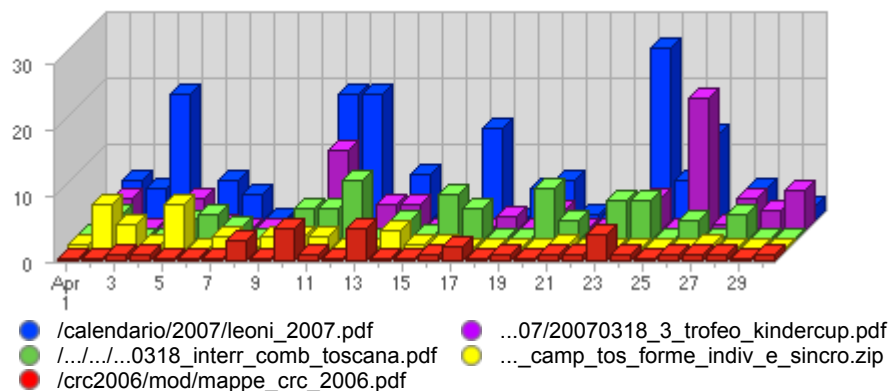

Pages and Content > Media & Downloads

Report Description

Report Description: Downloads during the month of April 2007
Report Range: Month of April 2007
Report Scope: Historical Data
List Size: 100 of 164

Activity Breakdown

#	File	Total Downloads	Average Downloads Historically	Change	Percent of Downloads
1.	/calendario/2007/leoni_2007.pdf	167	98,33	+39 ▲	7,98%
2.	/calendario/2007/20070318_3_trofeo_kindercup.pdf	80	83,67	-91 ▼	3,82%
3.	/calendario/2007/20070318_interr_comb_toscana.pdf	79	82,67	-90 ▼	3,77%
4.	/calendario/2007/20070415_camp_tos_forme_indiv_e_sincro.zip	35	-	+35 ▲	1,67%
5.	/crc2006/mod/mappe_crc_2006.pdf	31	38,63	-4 ▼	1,48%
6.	/riservato/soft/sorteggi.zip	30	2,00	+26 ▲	1,43%
7.	/calendario/2007/cic_genova_2007.pdf	30	22,33	-7 ▼	1,43%
8.	/calendario/2007/crc_campania_2007.pdf	26	7,50	+11 ▲	1,24%