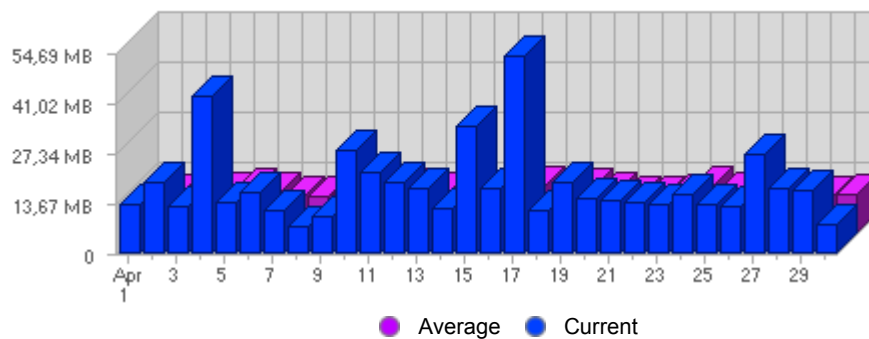

Traffic and Activity > Bandwidth

Report Description

Report Description: Bandwidth during the month of April 2007
 Report Range: Month of April 2007
 Report Scope: Historical Data

Historic Breakdown

Activity Breakdown

Date	Total Bandwidth	Average Bandwidth Historically	Change	Percent of Total Bandwidth
Sun Apr 1st, 2007	13,32 MB	10,31 MB	+13,32 MB ▲	2,40%
Mon Apr 2nd, 2007	19,21 MB	10,59 MB	+19,21 MB ▲	3,47%
Tue Apr 3rd, 2007	12,78 MB	12,76 MB	+12,78 MB ▲	2,31%
Wed Apr 4th, 2007	42,97 MB	11,30 MB	+42,97 MB ▲	7,76%
Thu Apr 5th, 2007	13,82 MB	12,07 MB	+13,82 MB ▲	2,50%
Fri Apr 6th, 2007	16,73 MB	10,97 MB	+16,73 MB ▲	3,02%
Sat Apr 7th, 2007	11,83 MB	10,01 MB	+11,83 MB ▲	2,14%
Sun Apr 8th, 2007	7,23 MB	10,31 MB	-6,09 MB ▼	1,31%
Mon Apr 9th, 2007	10,32 MB	10,59 MB	-8,89 MB ▼	1,86%
Tue Apr 10th, 2007	28,31 MB	12,76 MB	+15,53 MB ▲	5,11%
Wed Apr 11th, 2007	22,36 MB	11,30 MB	-20,61 MB ▼	4,04%
Thu Apr 12th, 2007	19,26 MB	12,07 MB	+5,44 MB ▲	3,48%
Fri Apr 13th, 2007	17,84 MB	10,97 MB	+1,11 MB ▲	3,22%
Sat Apr 14th, 2007	12,19 MB	10,01 MB	+364,80 KB ▲	2,20%
Sun Apr 15th, 2007	34,52 MB	10,31 MB	+27,29 MB ▲	6,23%
Mon Apr 16th, 2007	17,53 MB	10,59 MB	+7,21 MB ▲	3,17%
Tue Apr 17th, 2007	53,75 MB	12,76 MB	+25,44 MB ▲	9,70%
Wed Apr 18th, 2007	11,60 MB	11,30 MB	-10,76 MB ▼	2,09%
Thu Apr 19th, 2007	19,17 MB	12,07 MB	-96,70 KB ▼	3,46%
Fri Apr 20th, 2007	14,90 MB	10,97 MB	-2,95 MB ▼	2,69%
Sat Apr 21st, 2007	14,32 MB	10,01 MB	+2,13 MB ▲	2,59%
Sun Apr 22nd, 2007	14,12 MB	10,31 MB	-20,39 MB ▼	2,55%
Mon Apr 23rd, 2007	13,37 MB	10,59 MB	-4,16 MB ▼	2,41%
Tue Apr 24th, 2007	16,22 MB	12,76 MB	-37,53 MB ▼	2,93%
Wed Apr 25th, 2007	13,54 MB	11,30 MB	+1,94 MB ▲	2,44%
Thu Apr 26th, 2007	12,69 MB	12,07 MB	-6,48 MB ▼	2,29%
Fri Apr 27th, 2007	26,90 MB	10,97 MB	+12,00 MB ▲	4,86%
Sat Apr 28th, 2007	17,52 MB	10,01 MB	+3,20 MB ▲	3,16%