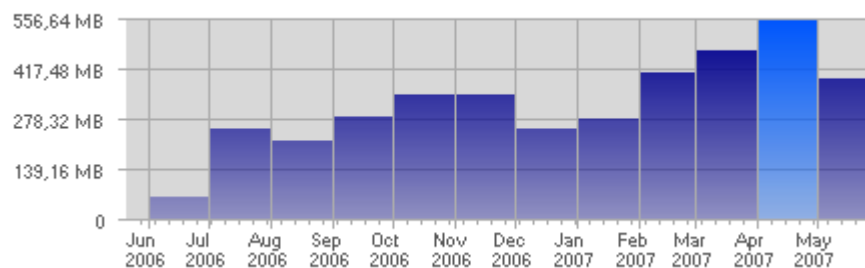

Traffic and Activity > Bandwidth

Report Description

Report Description: Bandwidth during the month of April 2007
 Report Range: Month of April 2007
 Report Scope: Historical Data

Historic Breakdown

Activity Breakdown

Date	Total Bandwidth	Average Bandwidth Historically	Change	Percent of Total Bandwidth
Sun Apr 1st, 2007	13,32 MB	10,31 MB	+13,32 MB ▲	2,40%
Mon Apr 2nd, 2007	19,21 MB	10,59 MB	+19,21 MB ▲	3,47%
Tue Apr 3rd, 2007	12,78 MB	12,76 MB	+12,78 MB ▲	2,31%
Wed Apr 4th, 2007	42,97 MB	11,30 MB	+42,97 MB ▲	7,76%
Thu Apr 5th, 2007	13,82 MB	12,07 MB	+13,82 MB ▲	2,50%
Fri Apr 6th, 2007	16,73 MB	10,97 MB	+16,73 MB ▲	3,02%
Sat Apr 7th, 2007	11,83 MB	10,01 MB	+11,83 MB ▲	2,14%
Sun Apr 8th, 2007	7,23 MB	10,31 MB	-6,09 MB ▼	1,31%
Mon Apr 9th, 2007	10,32 MB	10,59 MB	-8,89 MB ▼	1,86%
Tue Apr 10th, 2007	28,31 MB	12,76 MB	+15,53 MB ▲	5,11%
Wed Apr 11th, 2007	22,36 MB	11,30 MB	-20,61 MB ▼	4,04%
Thu Apr 12th, 2007	19,26 MB	12,07 MB	+5,44 MB ▲	3,48%
Fri Apr 13th, 2007	17,84 MB	10,97 MB	+1,11 MB ▲	3,22%
Sat Apr 14th, 2007	12,19 MB	10,01 MB	+364,80 KB ▲	2,20%
Sun Apr 15th, 2007	34,52 MB	10,31 MB	+27,29 MB ▲	6,23%
Mon Apr 16th, 2007	17,53 MB	10,59 MB	+7,21 MB ▲	3,17%
Tue Apr 17th, 2007	53,75 MB	12,76 MB	+25,44 MB ▲	9,70%
Wed Apr 18th, 2007	11,60 MB	11,30 MB	-10,76 MB ▼	2,09%
Thu Apr 19th, 2007	19,17 MB	12,07 MB	-96,70 KB ▼	3,46%
Fri Apr 20th, 2007	14,90 MB	10,97 MB	-2,95 MB ▼	2,69%
Sat Apr 21st, 2007	14,32 MB	10,01 MB	+2,13 MB ▲	2,59%
Sun Apr 22nd, 2007	14,12 MB	10,31 MB	-20,39 MB ▼	2,55%
Mon Apr 23rd, 2007	13,37 MB	10,59 MB	-4,16 MB ▼	2,41%
Tue Apr 24th, 2007	16,22 MB	12,76 MB	-37,53 MB ▼	2,93%
Wed Apr 25th, 2007	13,54 MB	11,30 MB	+1,94 MB ▲	2,44%
Thu Apr 26th, 2007	12,69 MB	12,07 MB	-6,48 MB ▼	2,29%
Fri Apr 27th, 2007	26,90 MB	10,97 MB	+12,00 MB ▲	4,86%
Sat Apr 28th, 2007	17,52 MB	10,01 MB	+3,20 MB ▲	3,16%