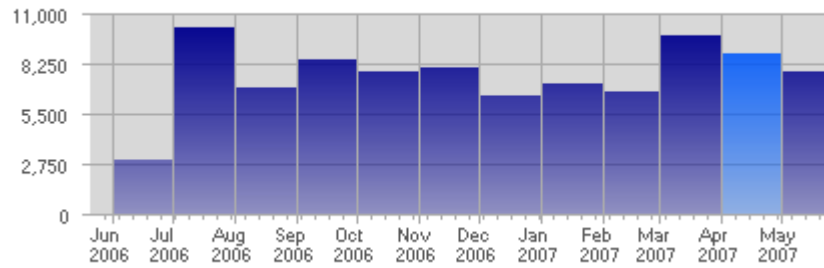

Traffic and Activity > Page Views

Report Description

Report Description: Page Views during the month of April 2007
 Report Range: Month of April 2007
 Report Scope: Historical Data

Historic Breakdown

Activity Breakdown

Date	Total Page Views	Average Page Views Historically	Change	Percent of Total Page Views
Sun Apr 1st, 2007	232	239,89	+232 ▲	2,62%
Mon Apr 2nd, 2007	320	261,09	+320 ▲	3,61%
Tue Apr 3rd, 2007	276	300,75	+276 ▲	3,11%
Wed Apr 4th, 2007	305	268,86	+305 ▲	3,44%
Thu Apr 5th, 2007	346	279,57	+346 ▲	3,90%
Fri Apr 6th, 2007	375	267,48	+375 ▲	4,23%
Sat Apr 7th, 2007	277	243,11	+277 ▲	3,12%
Sun Apr 8th, 2007	108	239,89	-124 ▼	1,22%
Mon Apr 9th, 2007	261	261,09	-59 ▼	2,94%
Tue Apr 10th, 2007	386	300,75	+110 ▲	4,35%
Wed Apr 11th, 2007	418	268,86	+113 ▲	4,71%
Thu Apr 12th, 2007	355	279,57	+9 ▲	4,00%
Fri Apr 13th, 2007	335	267,48	-40 ▼	3,78%
Sat Apr 14th, 2007	268	243,11	-9 ▼	3,02%
Sun Apr 15th, 2007	183	239,89	+75 ▲	2,06%
Mon Apr 16th, 2007	339	261,09	+78 ▲	3,82%
Tue Apr 17th, 2007	367	300,75	-19 ▼	4,14%
Wed Apr 18th, 2007	236	268,86	-182 ▼	2,66%
Thu Apr 19th, 2007	384	279,57	+29 ▲	4,33%
Fri Apr 20th, 2007	223	267,48	-112 ▼	2,52%
Sat Apr 21st, 2007	275	243,11	+7 ▲	3,10%
Sun Apr 22nd, 2007	389	239,89	+206 ▲	4,39%
Mon Apr 23rd, 2007	289	261,09	-50 ▼	3,26%
Tue Apr 24th, 2007	322	300,75	-45 ▼	3,63%
Wed Apr 25th, 2007	273	268,86	+37 ▲	3,08%
Thu Apr 26th, 2007	222	279,57	-162 ▼	2,50%
Fri Apr 27th, 2007	332	267,48	+109 ▲	3,74%
Sat Apr 28th, 2007	356	243,11	+81 ▲	4,01%