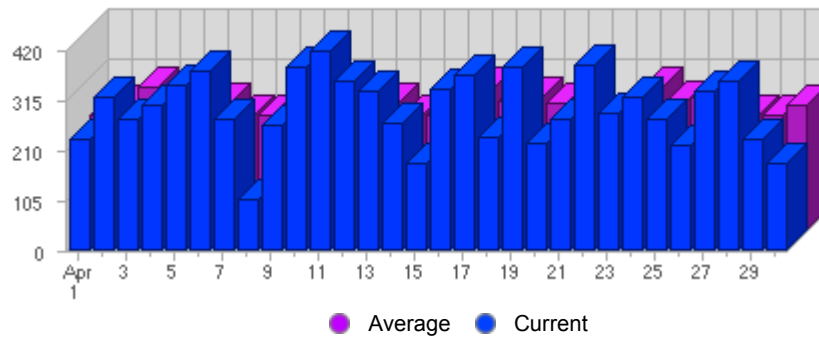

Traffic and Activity > Page Views

Report Description

Report Description: Page Views during the month of April 2007
 Report Range: Month of April 2007
 Report Scope: Historical Data

Historic Breakdown

Activity Breakdown

Date	Total Page Views	Average Page Views Historically	Change	Percent of Total Page Views
Sun Apr 1st, 2007	232	239,89	+232 ▲	2,62%
Mon Apr 2nd, 2007	320	261,09	+320 ▲	3,61%
Tue Apr 3rd, 2007	276	300,75	+276 ▲	3,11%
Wed Apr 4th, 2007	305	268,86	+305 ▲	3,44%
Thu Apr 5th, 2007	346	279,57	+346 ▲	3,90%
Fri Apr 6th, 2007	375	267,48	+375 ▲	4,23%
Sat Apr 7th, 2007	277	243,11	+277 ▲	3,12%
Sun Apr 8th, 2007	108	239,89	-124 ▼	1,22%
Mon Apr 9th, 2007	261	261,09	-59 ▼	2,94%
Tue Apr 10th, 2007	386	300,75	+110 ▲	4,35%
Wed Apr 11th, 2007	418	268,86	+113 ▲	4,71%
Thu Apr 12th, 2007	355	279,57	+9 ▲	4,00%
Fri Apr 13th, 2007	335	267,48	-40 ▼	3,78%
Sat Apr 14th, 2007	268	243,11	-9 ▼	3,02%
Sun Apr 15th, 2007	183	239,89	+75 ▲	2,06%
Mon Apr 16th, 2007	339	261,09	+78 ▲	3,82%
Tue Apr 17th, 2007	367	300,75	-19 ▼	4,14%
Wed Apr 18th, 2007	236	268,86	-182 ▼	2,66%
Thu Apr 19th, 2007	384	279,57	+29 ▲	4,33%
Fri Apr 20th, 2007	223	267,48	-112 ▼	2,52%
Sat Apr 21st, 2007	275	243,11	+7 ▲	3,10%
Sun Apr 22nd, 2007	389	239,89	+206 ▲	4,39%
Mon Apr 23rd, 2007	289	261,09	-50 ▼	3,26%
Tue Apr 24th, 2007	322	300,75	-45 ▼	3,63%
Wed Apr 25th, 2007	273	268,86	+37 ▲	3,08%
Thu Apr 26th, 2007	222	279,57	-162 ▼	2,50%
Fri Apr 27th, 2007	332	267,48	+109 ▲	3,74%
Sat Apr 28th, 2007	356	243,11	+81 ▲	4,01%

Sun Apr 29th, 2007	232	239,89	-157 ▼	2,62%
Mon Apr 30th, 2007	184	261,09	-105 ▼	2,08%
	8,868	7,346	-925 ▼	

Content created Saturday, May 26, 2007 11:14:16 GMT 1:00
LiveStats® .XSP V8.03 Copyright ©1996-2005 DeepMetrix® Corporation. All rights reserved.
Licensed to Aruba S.p.A..