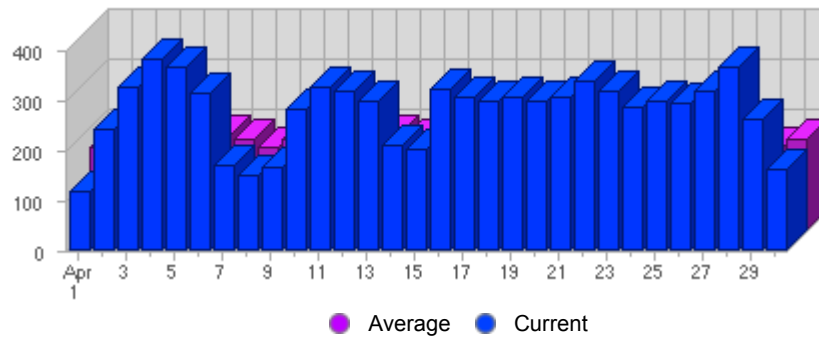

Traffic and Activity > Visits

Report Description

Report Description: Visits during the month of April 2007
 Report Range: Month of April 2007
 Report Scope: Historical Data

Historic Breakdown

Activity Breakdown

Date	Total Visits	Average Visits Historically	Change	Percent of Total Visits
Sun Apr 1st, 2007	117	167,18	+117 ▲	1,41%
Mon Apr 2nd, 2007	240	183,11	+240 ▲	2,88%
Tue Apr 3rd, 2007	326	204,00	+326 ▲	3,92%
Wed Apr 4th, 2007	380	201,23	+380 ▲	4,56%
Thu Apr 5th, 2007	364	195,84	+364 ▲	4,37%
Fri Apr 6th, 2007	312	191,48	+312 ▲	3,75%
Sat Apr 7th, 2007	171	181,09	+171 ▲	2,05%
Sun Apr 8th, 2007	149	167,18	+32 ▲	1,79%
Mon Apr 9th, 2007	167	183,11	-73 ▼	2,01%
Tue Apr 10th, 2007	281	204,00	-45 ▼	3,38%
Wed Apr 11th, 2007	324	201,23	-56 ▼	3,89%
Thu Apr 12th, 2007	316	195,84	-48 ▼	3,80%
Fri Apr 13th, 2007	299	191,48	-13 ▼	3,59%
Sat Apr 14th, 2007	208	181,09	+37 ▲	2,50%
Sun Apr 15th, 2007	203	167,18	+54 ▲	2,44%
Mon Apr 16th, 2007	322	183,11	+155 ▲	3,87%
Tue Apr 17th, 2007	305	204,00	+24 ▲	3,66%
Wed Apr 18th, 2007	299	201,23	-25 ▼	3,59%
Thu Apr 19th, 2007	304	195,84	-12 ▼	3,65%
Fri Apr 20th, 2007	299	191,48	0 ■	3,59%
Sat Apr 21st, 2007	304	181,09	+96 ▲	3,65%
Sun Apr 22nd, 2007	338	167,18	+135 ▲	4,06%
Mon Apr 23rd, 2007	317	183,11	-5 ▼	3,81%
Tue Apr 24th, 2007	284	204,00	-21 ▼	3,41%
Wed Apr 25th, 2007	296	201,23	-3 ▼	3,56%
Thu Apr 26th, 2007	295	195,84	-9 ▼	3,54%
Fri Apr 27th, 2007	319	191,48	+20 ▲	3,83%
Sat Apr 28th, 2007	364	181,09	+60 ▲	4,37%

Sun Apr 29th, 2007	263	167,18	-75 ▼	3,16%
Mon Apr 30th, 2007	161	183,11	-156 ▼	1,93%
	8,327	2,420	-282 ▼	

Content created Saturday, May 26, 2007 11:13:35 GMT 1:00
LiveStats® .XSP V8.03 Copyright ©1996-2005 DeepMetrix® Corporation. All rights reserved.
Licensed to Aruba S.p.A..