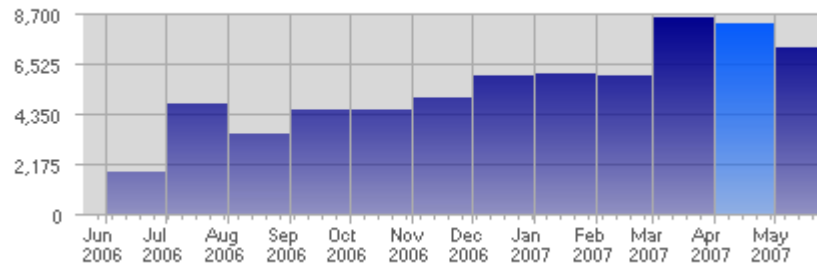

Traffic and Activity > Visits

Report Description

Report Description: Visits during the month of April 2007
 Report Range: Month of April 2007
 Report Scope: Historical Data

Historic Breakdown

Activity Breakdown

Date	Total Visits	Average Visits Historically	Change	Percent of Total Visits
Sun Apr 1st, 2007	117	167,18	+117 ▲	1,41%
Mon Apr 2nd, 2007	240	183,11	+240 ▲	2,88%
Tue Apr 3rd, 2007	326	204,00	+326 ▲	3,92%
Wed Apr 4th, 2007	380	201,23	+380 ▲	4,56%
Thu Apr 5th, 2007	364	195,84	+364 ▲	4,37%
Fri Apr 6th, 2007	312	191,48	+312 ▲	3,75%
Sat Apr 7th, 2007	171	181,09	+171 ▲	2,05%
Sun Apr 8th, 2007	149	167,18	+32 ▲	1,79%
Mon Apr 9th, 2007	167	183,11	-73 ▼	2,01%
Tue Apr 10th, 2007	281	204,00	-45 ▼	3,38%
Wed Apr 11th, 2007	324	201,23	-56 ▼	3,89%
Thu Apr 12th, 2007	316	195,84	-48 ▼	3,80%
Fri Apr 13th, 2007	299	191,48	-13 ▼	3,59%
Sat Apr 14th, 2007	208	181,09	+37 ▲	2,50%
Sun Apr 15th, 2007	203	167,18	+54 ▲	2,44%
Mon Apr 16th, 2007	322	183,11	+155 ▲	3,87%
Tue Apr 17th, 2007	305	204,00	+24 ▲	3,66%
Wed Apr 18th, 2007	299	201,23	-25 ▼	3,59%
Thu Apr 19th, 2007	304	195,84	-12 ▼	3,65%
Fri Apr 20th, 2007	299	191,48	0 ■	3,59%
Sat Apr 21st, 2007	304	181,09	+96 ▲	3,65%
Sun Apr 22nd, 2007	338	167,18	+135 ▲	4,06%
Mon Apr 23rd, 2007	317	183,11	-5 ▼	3,81%
Tue Apr 24th, 2007	284	204,00	-21 ▼	3,41%
Wed Apr 25th, 2007	296	201,23	-3 ▼	3,56%
Thu Apr 26th, 2007	295	195,84	-9 ▼	3,54%
Fri Apr 27th, 2007	319	191,48	+20 ▲	3,83%
Sat Apr 28th, 2007	364	181,09	+60 ▲	4,37%