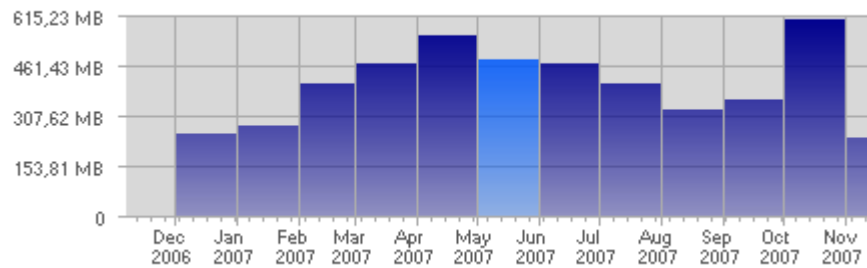

Traffic and Activity > Bandwidth

Report Description

Report Description: Bandwidth during the month of May 2007
 Report Range: Month of May 2007
 Report Scope: Historical Data

Historic Breakdown

Activity Breakdown

Date	Total Bandwidth	Average Bandwidth Historically	Change	Percent of Total Bandwidth
Tue May 1st, 2007	16,82 MB	13,63 MB	+16,82 MB ▲	3,50%
Wed May 2nd, 2007	16,14 MB	12,75 MB	+16,14 MB ▲	3,36%
Thu May 3rd, 2007	11,70 MB	13,67 MB	+11,70 MB ▲	2,44%
Fri May 4th, 2007	13,61 MB	12,55 MB	+13,61 MB ▲	2,84%
Sat May 5th, 2007	17,21 MB	11,46 MB	+17,21 MB ▲	3,59%
Sun May 6th, 2007	24,98 MB	10,78 MB	+7,53 MB ▲	5,20%
Mon May 7th, 2007	12,89 MB	12,18 MB	+4,70 MB ▲	2,69%
Tue May 8th, 2007	23,73 MB	13,63 MB	+6,92 MB ▲	4,95%
Wed May 9th, 2007	22,70 MB	12,75 MB	+6,56 MB ▲	4,73%
Thu May 10th, 2007	22,88 MB	13,67 MB	+11,18 MB ▲	4,77%
Fri May 11th, 2007	14,61 MB	12,55 MB	+1022,40 KB ▲	3,04%
Sat May 12th, 2007	18,04 MB	11,46 MB	+847,70 KB ▲	3,76%
Sun May 13th, 2007	10,69 MB	10,78 MB	-14,29 MB ▼	2,23%
Mon May 14th, 2007	16,70 MB	12,18 MB	+3,82 MB ▲	3,48%
Tue May 15th, 2007	14,18 MB	13,63 MB	-9,55 MB ▼	2,96%
Wed May 16th, 2007	16,90 MB	12,75 MB	-5,81 MB ▼	3,52%
Thu May 17th, 2007	10,10 MB	13,67 MB	-12,78 MB ▼	2,10%
Fri May 18th, 2007	11,92 MB	12,55 MB	-2,69 MB ▼	2,48%
Sat May 19th, 2007	11,06 MB	11,46 MB	-6,98 MB ▼	2,30%
Sun May 20th, 2007	9,98 MB	10,78 MB	-729,10 KB ▼	2,08%
Mon May 21st, 2007	15,34 MB	12,18 MB	-1,36 MB ▼	3,20%
Tue May 22nd, 2007	13,52 MB	13,63 MB	-684,90 KB ▼	2,82%
Wed May 23rd, 2007	12,58 MB	12,75 MB	-4,31 MB ▼	2,62%
Thu May 24th, 2007	21,71 MB	13,67 MB	+11,61 MB ▲	4,52%
Fri May 25th, 2007	11,73 MB	12,55 MB	-192,80 KB ▼	2,44%
Sat May 26th, 2007	21,14 MB	11,46 MB	+10,08 MB ▲	4,40%
Sun May 27th, 2007	10,82 MB	10,78 MB	+862,40 KB ▲	2,25%
Mon May 28th, 2007	11,37 MB	12,18 MB	-3,96 MB ▼	2,37%