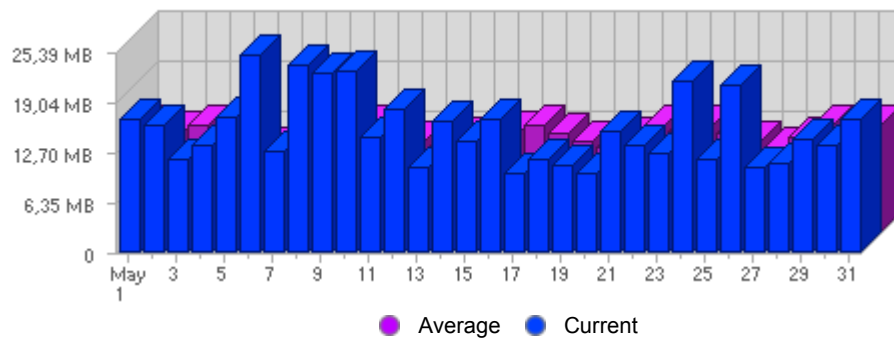

Traffic and Activity > Bandwidth

Report Description

Report Description: Bandwidth during the month of May 2007
 Report Range: Month of May 2007
 Report Scope: Historical Data

Historic Breakdown

Activity Breakdown

Date	Total Bandwidth	Average Bandwidth Historically	Change	Percent of Total Bandwidth
Tue May 1st, 2007	16,82 MB	13,63 MB	+16,82 MB ▲	3,50%
Wed May 2nd, 2007	16,14 MB	12,75 MB	+16,14 MB ▲	3,36%
Thu May 3rd, 2007	11,70 MB	13,67 MB	+11,70 MB ▲	2,44%
Fri May 4th, 2007	13,61 MB	12,55 MB	+13,61 MB ▲	2,84%
Sat May 5th, 2007	17,21 MB	11,46 MB	+17,21 MB ▲	3,59%
Sun May 6th, 2007	24,98 MB	10,78 MB	+7,53 MB ▲	5,20%
Mon May 7th, 2007	12,89 MB	12,18 MB	+4,70 MB ▲	2,69%
Tue May 8th, 2007	23,73 MB	13,63 MB	+6,92 MB ▲	4,95%
Wed May 9th, 2007	22,70 MB	12,75 MB	+6,56 MB ▲	4,73%
Thu May 10th, 2007	22,88 MB	13,67 MB	+11,18 MB ▲	4,77%
Fri May 11th, 2007	14,61 MB	12,55 MB	+1022,40 KB ▲	3,04%
Sat May 12th, 2007	18,04 MB	11,46 MB	+847,70 KB ▲	3,76%
Sun May 13th, 2007	10,69 MB	10,78 MB	-14,29 MB ▼	2,23%
Mon May 14th, 2007	16,70 MB	12,18 MB	+3,82 MB ▲	3,48%
Tue May 15th, 2007	14,18 MB	13,63 MB	-9,55 MB ▼	2,96%
Wed May 16th, 2007	16,90 MB	12,75 MB	-5,81 MB ▼	3,52%
Thu May 17th, 2007	10,10 MB	13,67 MB	-12,78 MB ▼	2,10%
Fri May 18th, 2007	11,92 MB	12,55 MB	-2,69 MB ▼	2,48%
Sat May 19th, 2007	11,06 MB	11,46 MB	-6,98 MB ▼	2,30%
Sun May 20th, 2007	9,98 MB	10,78 MB	-729,10 KB ▼	2,08%
Mon May 21st, 2007	15,34 MB	12,18 MB	-1,36 MB ▼	3,20%
Tue May 22nd, 2007	13,52 MB	13,63 MB	-684,90 KB ▼	2,82%
Wed May 23rd, 2007	12,58 MB	12,75 MB	-4,31 MB ▼	2,62%
Thu May 24th, 2007	21,71 MB	13,67 MB	+11,61 MB ▲	4,52%
Fri May 25th, 2007	11,73 MB	12,55 MB	-192,80 KB ▼	2,44%
Sat May 26th, 2007	21,14 MB	11,46 MB	+10,08 MB ▲	4,40%
Sun May 27th, 2007	10,82 MB	10,78 MB	+862,40 KB ▲	2,25%
Mon May 28th, 2007	11,37 MB	12,18 MB	-3,96 MB ▼	2,37%