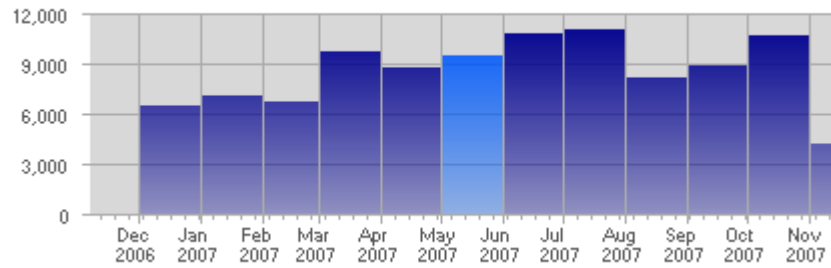

Traffic and Activity > Page Views

Report Description

Report Description: Page Views during the month of May 2007
 Report Range: Month of May 2007
 Report Scope: Historical Data

Historic Breakdown

Activity Breakdown

Date	Total Page Views	Average Page Views Historically	Change	Percent of Total Page Views
Tue May 1st, 2007	381	327,72	+381 ▲	3,98%
Wed May 2nd, 2007	368	294,45	+368 ▲	3,84%
Thu May 3rd, 2007	262	303,44	+262 ▲	2,73%
Fri May 4th, 2007	263	288,49	+263 ▲	2,75%
Sat May 5th, 2007	302	259,07	+302 ▲	3,15%
Sun May 6th, 2007	228	246,61	-4 ▼	2,38%
Mon May 7th, 2007	332	289,59	+148 ▲	3,47%
Tue May 8th, 2007	569	327,72	+188 ▲	5,94%
Wed May 9th, 2007	369	294,45	+1 ▲	3,85%
Thu May 10th, 2007	327	303,44	+65 ▲	3,41%
Fri May 11th, 2007	324	288,49	+61 ▲	3,38%
Sat May 12th, 2007	359	259,07	+57 ▲	3,75%
Sun May 13th, 2007	259	246,61	+31 ▲	2,70%
Mon May 14th, 2007	342	289,59	+10 ▲	3,57%
Tue May 15th, 2007	349	327,72	-220 ▼	3,64%
Wed May 16th, 2007	291	294,45	-78 ▼	3,04%
Thu May 17th, 2007	241	303,44	-86 ▼	2,52%
Fri May 18th, 2007	238	288,49	-86 ▼	2,48%
Sat May 19th, 2007	230	259,07	-129 ▼	2,40%
Sun May 20th, 2007	212	246,61	-47 ▼	2,21%
Mon May 21st, 2007	307	289,59	-35 ▼	3,20%
Tue May 22nd, 2007	263	327,72	-86 ▼	2,75%
Wed May 23rd, 2007	247	294,45	-44 ▼	2,58%
Thu May 24th, 2007	467	303,44	+226 ▲	4,87%
Fri May 25th, 2007	243	288,49	+5 ▲	2,54%
Sat May 26th, 2007	287	259,07	+57 ▲	2,00%
Sun May 27th, 2007	245	246,61	+33 ▲	2,56%
Mon May 28th, 2007	294	289,59	-13 ▼	3,07%

Tue May 29th, 2007	269	327,72	+6 ▲	2,81%
Wed May 30th, 2007	267	294,45	+20 ▲	2,79%
Thu May 31st, 2007	447	303,44	-20 ▼	4,67%
	9,582	8,244	+714 ▲	

Content created Tuesday, November 13, 2007 00:23:00 GMT 1:00
LiveStats® .XSP V8.03 Copyright ©1996-2005 DeepMetrix® Corporation. All rights reserved.
Licensed to Aruba S.p.A..