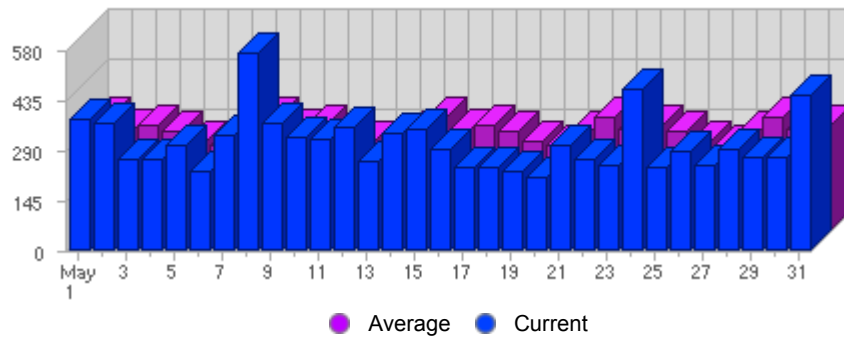

Traffic and Activity > Page Views

Report Description

Report Description: Page Views during the month of May 2007
 Report Range: Month of May 2007
 Report Scope: Historical Data

Historic Breakdown

Activity Breakdown

Date	Total Page Views	Average Page Views Historically	Change	Percent of Total Page Views
Tue May 1st, 2007	381	327,72	+381 ▲	3,98%
Wed May 2nd, 2007	368	294,45	+368 ▲	3,84%
Thu May 3rd, 2007	262	303,44	+262 ▲	2,73%
Fri May 4th, 2007	263	288,49	+263 ▲	2,75%
Sat May 5th, 2007	302	259,07	+302 ▲	3,15%
Sun May 6th, 2007	228	246,61	-4 ▼	2,38%
Mon May 7th, 2007	332	289,59	+148 ▲	3,47%
Tue May 8th, 2007	569	327,72	+188 ▲	5,94%
Wed May 9th, 2007	369	294,45	+1 ▲	3,85%
Thu May 10th, 2007	327	303,44	+65 ▲	3,41%
Fri May 11th, 2007	324	288,49	+61 ▲	3,38%
Sat May 12th, 2007	359	259,07	+57 ▲	3,75%
Sun May 13th, 2007	259	246,61	+31 ▲	2,70%
Mon May 14th, 2007	342	289,59	+10 ▲	3,57%
Tue May 15th, 2007	349	327,72	-220 ▼	3,64%
Wed May 16th, 2007	291	294,45	-78 ▼	3,04%
Thu May 17th, 2007	241	303,44	-86 ▼	2,52%
Fri May 18th, 2007	238	288,49	-86 ▼	2,48%
Sat May 19th, 2007	230	259,07	-129 ▼	2,40%
Sun May 20th, 2007	212	246,61	-47 ▼	2,21%
Mon May 21st, 2007	307	289,59	-35 ▼	3,20%
Tue May 22nd, 2007	263	327,72	-86 ▼	2,75%
Wed May 23rd, 2007	247	294,45	-44 ▼	2,58%
Thu May 24th, 2007	467	303,44	+226 ▲	4,87%
Fri May 25th, 2007	243	288,49	+5 ▲	2,54%
Sat May 26th, 2007	287	259,07	+57 ▲	2,00%
Sun May 27th, 2007	245	246,61	+33 ▲	2,56%
Mon May 28th, 2007	294	289,59	-13 ▼	3,07%

Tue May 29th, 2007	269	327,72	+6 ▲	2,81%
Wed May 30th, 2007	267	294,45	+20 ▲	2,79%
Thu May 31st, 2007	447	303,44	-20 ▼	4,67%
	9,582	8,244	+714 ▲	

Content created Tuesday, November 13, 2007 00:23:00 GMT 1:00
LiveStats® .XSP V8.03 Copyright ©1996-2005 DeepMetrix® Corporation. All rights reserved.
Licensed to Aruba S.p.A..