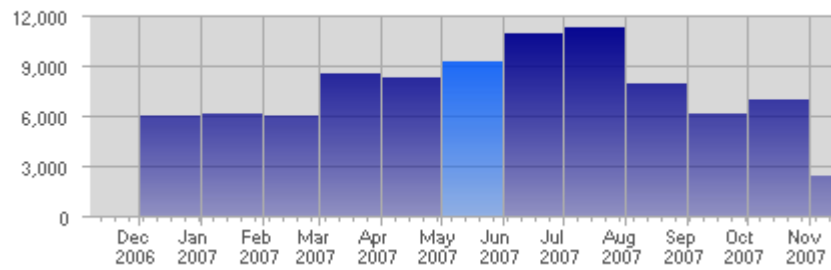

Traffic and Activity > Visits

Report Description

Report Description: Visits during the month of May 2007  
 Report Range: Month of May 2007  
 Report Scope: Historical Data

Historic Breakdown

Activity Breakdown

Date	Total Visits	Average Visits Historically	Change	Percent of Total Visits
Tue May 1st, 2007	362	238,80	+362 ▲	3,89%
Wed May 2nd, 2007	312	232,86	+312 ▲	3,35%
Thu May 3rd, 2007	292	235,23	+292 ▲	3,14%
Fri May 4th, 2007	292	227,76	+292 ▲	3,14%
Sat May 5th, 2007	311	218,66	+311 ▲	3,34%
Sun May 6th, 2007	253	202,13	-10 ▼	2,72%
Mon May 7th, 2007	189	223,86	+28 ▲	2,03%
Tue May 8th, 2007	310	238,80	-52 ▼	3,33%
Wed May 9th, 2007	334	232,86	+22 ▲	3,59%
Thu May 10th, 2007	292	235,23	0 ▬	3,14%
Fri May 11th, 2007	302	227,76	+10 ▲	3,25%
Sat May 12th, 2007	337	218,66	+26 ▲	3,62%
Sun May 13th, 2007	313	202,13	+60 ▲	3,37%
Mon May 14th, 2007	323	223,86	+134 ▲	3,47%
Tue May 15th, 2007	299	238,80	-11 ▼	3,22%
Wed May 16th, 2007	307	232,86	-27 ▼	3,30%
Thu May 17th, 2007	241	235,23	-51 ▼	2,59%
Fri May 18th, 2007	282	227,76	-20 ▼	3,03%
Sat May 19th, 2007	279	218,66	-58 ▼	2,00%
Sun May 20th, 2007	271	202,13	-42 ▼	2,91%
Mon May 21st, 2007	304	223,86	-19 ▼	3,27%
Tue May 22nd, 2007	282	238,80	-17 ▼	3,03%
Wed May 23rd, 2007	188	232,86	-119 ▼	2,02%
Thu May 24th, 2007	267	235,23	+26 ▲	2,87%
Fri May 25th, 2007	258	227,76	-24 ▼	2,77%
Sat May 26th, 2007	293	218,66	+14 ▲	3,15%
Sun May 27th, 2007	295	202,13	+24 ▲	3,17%
Mon May 28th, 2007	312	223,86	+8 ▲	3,35%

Tue May 29th, 2007	288	238,80	+6 ▲	3,10%
Wed May 30th, 2007	337	232,86	+149 ▲	3,62%
Thu May 31st, 2007	576	235,23	+309 ▲	6,19%
	9,301	7,034	+974 ▲	

Content created Tuesday, November 13, 2007 00:21:48 GMT 1:00  
LiveStats® .XSP V8.03 Copyright ©1996-2005 DeepMetrix® Corporation. All rights reserved.  
Licensed to Aruba S.p.A..