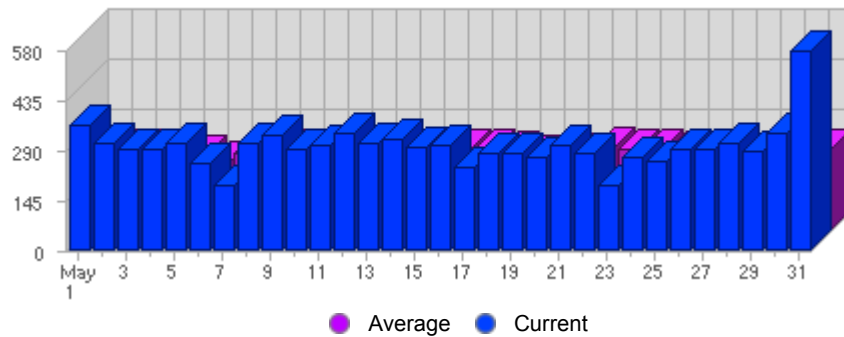

Traffic and Activity > Visits

Report Description

Report Description: Visits during the month of May 2007  
 Report Range: Month of May 2007  
 Report Scope: Historical Data

Historic Breakdown

Activity Breakdown

Date	Total Visits	Average Visits Historically	Change	Percent of Total Visits
Tue May 1st, 2007	362	238,80	+362 ▲	3,89%
Wed May 2nd, 2007	312	232,86	+312 ▲	3,35%
Thu May 3rd, 2007	292	235,23	+292 ▲	3,14%
Fri May 4th, 2007	292	227,76	+292 ▲	3,14%
Sat May 5th, 2007	311	218,66	+311 ▲	3,34%
Sun May 6th, 2007	253	202,13	-10 ▼	2,72%
Mon May 7th, 2007	189	223,86	+28 ▲	2,03%
Tue May 8th, 2007	310	238,80	-52 ▼	3,33%
Wed May 9th, 2007	334	232,86	+22 ▲	3,59%
Thu May 10th, 2007	292	235,23	0 ▬	3,14%
Fri May 11th, 2007	302	227,76	+10 ▲	3,25%
Sat May 12th, 2007	337	218,66	+26 ▲	3,62%
Sun May 13th, 2007	313	202,13	+60 ▲	3,37%
Mon May 14th, 2007	323	223,86	+134 ▲	3,47%
Tue May 15th, 2007	299	238,80	-11 ▼	3,22%
Wed May 16th, 2007	307	232,86	-27 ▼	3,30%
Thu May 17th, 2007	241	235,23	-51 ▼	2,59%
Fri May 18th, 2007	282	227,76	-20 ▼	3,03%
Sat May 19th, 2007	279	218,66	-58 ▼	2,00%
Sun May 20th, 2007	271	202,13	-42 ▼	2,91%
Mon May 21st, 2007	304	223,86	-19 ▼	3,27%
Tue May 22nd, 2007	282	238,80	-17 ▼	3,03%
Wed May 23rd, 2007	188	232,86	-119 ▼	2,02%
Thu May 24th, 2007	267	235,23	+26 ▲	2,87%
Fri May 25th, 2007	258	227,76	-24 ▼	2,77%
Sat May 26th, 2007	293	218,66	+14 ▲	3,15%
Sun May 27th, 2007	295	202,13	+24 ▲	3,17%
Mon May 28th, 2007	312	223,86	+8 ▲	3,35%

Tue May 29th, 2007	288	238,80	+6 ▲	3,10%
Wed May 30th, 2007	337	232,86	+149 ▲	3,62%
Thu May 31st, 2007	576	235,23	+309 ▲	6,19%
	9,301	7,034	+974 ▲	

Content created Tuesday, November 13, 2007 00:21:48 GMT 1:00  
LiveStats® .XSP V8.03 Copyright ©1996-2005 DeepMetrix® Corporation. All rights reserved.  
Licensed to Aruba S.p.A..