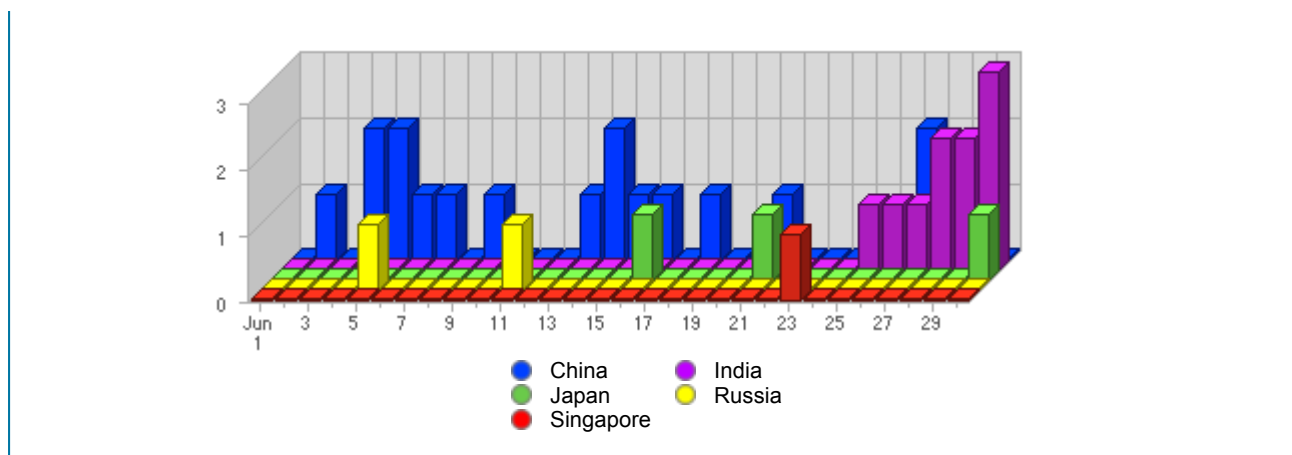

Geographic Info > [Asian Country](#)**Report Description**

Report Description: Asian Countries that Visitors came from during the month of June 2007
Report Range: Month of June 2007
Report Scope: Historical Data
List Size: 7 of 7

Map**Activity Breakdown**

#	Flag	Country	Total Visits	Average Visits Historically	Change	Percent of Visits
1.		China	18	22,35	-27 ▼	50,00%
2.		India	10	4,40	+4 ▲	27,78%
3.		Japan	3	3,79	+1 ▲	8,33%
4.		Russia	2	3,08	-1 ▼	5,56%
5.		Singapore	1	-	+1 ▲	2,78%
6.		Kyrgyzstan	1	-	+1 ▲	2,78%
7.		Bahrain	1	0,67	+1 ▲	2,78%
			36	34	-26 ▼	