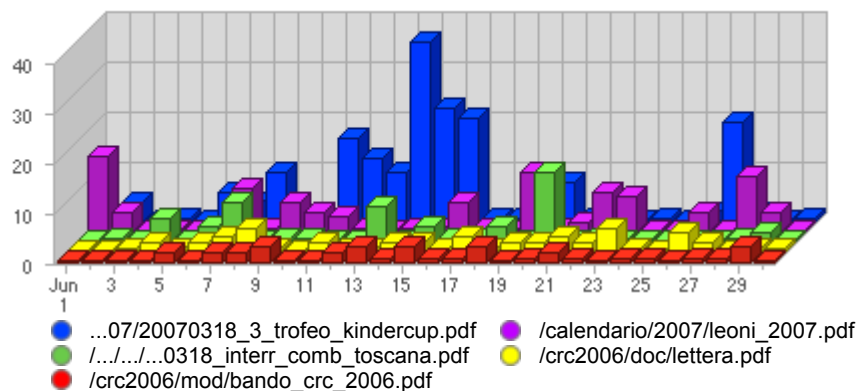

Pages and Content > Media & Downloads

Report Description

Report Description: Downloads during the month of June 2007
 Report Range: Month of June 2007
 Report Scope: Historical Data
 List Size: 25 of 174

Activity Breakdown

#	File	Total Downloads	Average Downloads Historically	Change	Percent of Downloads
1.	/calendario/2007/20070318_3_trofeo_kindercup.pdf	185	118,63	+2 ▲	7,10%
2.	/calendario/2007/leoni_2007.pdf	101	120,75	-68 ▼	3,88%
3.	/calendario/2007/20070318_interr_comb_toscana.pdf	52	63,38	-28 ▼	1,00%
4.	/crc2006/doc/lettera.pdf	51	43,00	+17 ▲	1,96%
5.	/crc2006/mod/bando_crc_2006.pdf	34	30,64	+8 ▲	1,31%
6.	/moduli/esami_poom_dan.pdf	33	17,75	+1 ▲	1,27%
7.	/statistiche/2006/06/200606_geographic_info-european_country.pdf	33	13,38	+12 ▲	1,27%
8.	/moduli/fita/fita_iscrizione_it_dan.doc	31	14,07	+15 ▲	1,19%