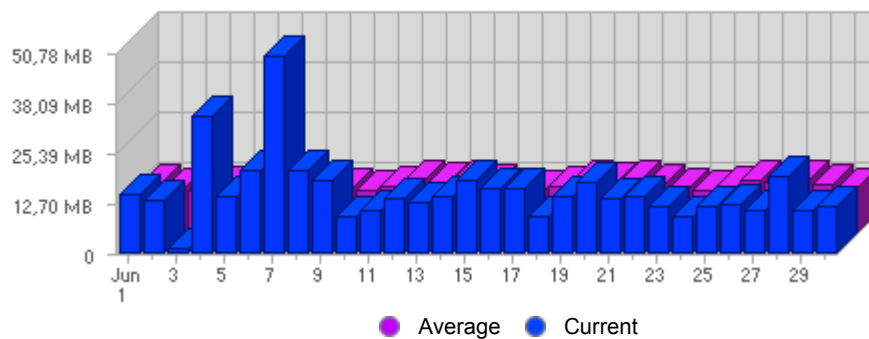

Traffic and Activity > Bandwidth

Report Description

Report Description: Bandwidth during the month of June 2007  
 Report Range: Month of June 2007  
 Report Scope: Historical Data

Historic Breakdown

Activity Breakdown

Date	Total Bandwidth	Average Bandwidth Historically	Change	Percent of Total Bandwidth
Fri Jun 1st, 2007	15,20 MB	12,55 MB	+15,20 MB ▲	3,22%
Sat Jun 2nd, 2007	13,25 MB	11,46 MB	+13,25 MB ▲	2,81%
Sun Jun 3rd, 2007	1,48 MB	10,78 MB	-9,34 MB ▼	0,31%
Mon Jun 4th, 2007	34,56 MB	12,18 MB	+23,18 MB ▲	7,32%
Tue Jun 5th, 2007	14,32 MB	13,63 MB	-82,40 KB ▼	3,04%
Wed Jun 6th, 2007	21,09 MB	12,75 MB	+7,46 MB ▲	4,47%
Thu Jun 7th, 2007	49,89 MB	13,67 MB	+32,99 MB ▲	10,57%
Fri Jun 8th, 2007	21,10 MB	12,55 MB	+5,90 MB ▲	4,47%
Sat Jun 9th, 2007	18,39 MB	11,46 MB	+5,14 MB ▲	3,90%
Sun Jun 10th, 2007	9,60 MB	10,78 MB	+8,11 MB ▲	2,03%
Mon Jun 11th, 2007	10,94 MB	12,18 MB	-23,61 MB ▼	2,32%
Tue Jun 12th, 2007	13,93 MB	13,63 MB	-406,70 KB ▼	2,95%
Wed Jun 13th, 2007	12,90 MB	12,75 MB	-8,19 MB ▼	2,73%
Thu Jun 14th, 2007	14,58 MB	13,67 MB	-35,31 MB ▼	3,09%
Fri Jun 15th, 2007	18,30 MB	12,55 MB	-2,80 MB ▼	3,88%
Sat Jun 16th, 2007	16,60 MB	11,46 MB	-1,79 MB ▼	3,52%
Sun Jun 17th, 2007	16,42 MB	10,78 MB	+6,82 MB ▲	3,48%
Mon Jun 18th, 2007	9,65 MB	12,18 MB	-1,29 MB ▼	2,04%
Tue Jun 19th, 2007	14,26 MB	13,63 MB	+342,20 KB ▲	3,02%
Wed Jun 20th, 2007	18,24 MB	12,75 MB	+5,34 MB ▲	3,87%
Thu Jun 21st, 2007	13,77 MB	13,67 MB	-833,40 KB ▼	2,92%
Fri Jun 22nd, 2007	14,38 MB	12,55 MB	-3,92 MB ▼	3,05%
Sat Jun 23rd, 2007	12,11 MB	11,46 MB	-4,49 MB ▼	2,57%
Sun Jun 24th, 2007	9,30 MB	10,78 MB	-7,11 MB ▼	1,97%
Mon Jun 25th, 2007	12,05 MB	12,18 MB	+2,41 MB ▲	2,55%
Tue Jun 26th, 2007	12,23 MB	13,63 MB	-2,03 MB ▼	2,59%
Wed Jun 27th, 2007	10,91 MB	12,75 MB	-7,33 MB ▼	2,31%
Thu Jun 28th, 2007	19,51 MB	13,67 MB	+5,74 MB ▲	4,14%