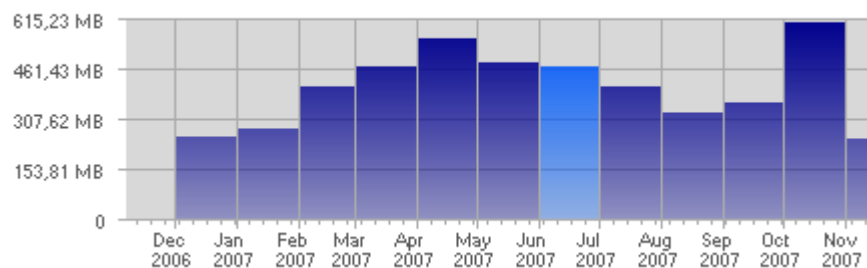

Traffic and Activity > Bandwidth

Report Description

Report Description: Bandwidth during the month of June 2007  
 Report Range: Month of June 2007  
 Report Scope: Historical Data

Historic Breakdown

Activity Breakdown

Date	Total Bandwidth	Average Bandwidth Historically	Change	Percent of Total Bandwidth
Fri Jun 1st, 2007	15,20 MB	12,55 MB	+15,20 MB ▲	3,22%
Sat Jun 2nd, 2007	13,25 MB	11,46 MB	+13,25 MB ▲	2,81%
Sun Jun 3rd, 2007	1,48 MB	10,78 MB	-9,34 MB ▼	0,31%
Mon Jun 4th, 2007	34,56 MB	12,18 MB	+23,18 MB ▲	7,32%
Tue Jun 5th, 2007	14,32 MB	13,63 MB	-82,40 KB ▼	3,04%
Wed Jun 6th, 2007	21,09 MB	12,75 MB	+7,46 MB ▲	4,47%
Thu Jun 7th, 2007	49,89 MB	13,67 MB	+32,99 MB ▲	10,57%
Fri Jun 8th, 2007	21,10 MB	12,55 MB	+5,90 MB ▲	4,47%
Sat Jun 9th, 2007	18,39 MB	11,46 MB	+5,14 MB ▲	3,90%
Sun Jun 10th, 2007	9,60 MB	10,78 MB	+8,11 MB ▲	2,03%
Mon Jun 11th, 2007	10,94 MB	12,18 MB	-23,61 MB ▼	2,32%
Tue Jun 12th, 2007	13,93 MB	13,63 MB	-406,70 KB ▼	2,95%
Wed Jun 13th, 2007	12,90 MB	12,75 MB	-8,19 MB ▼	2,73%
Thu Jun 14th, 2007	14,58 MB	13,67 MB	-35,31 MB ▼	3,09%
Fri Jun 15th, 2007	18,30 MB	12,55 MB	-2,80 MB ▼	3,88%
Sat Jun 16th, 2007	16,60 MB	11,46 MB	-1,79 MB ▼	3,52%
Sun Jun 17th, 2007	16,42 MB	10,78 MB	+6,82 MB ▲	3,48%
Mon Jun 18th, 2007	9,65 MB	12,18 MB	-1,29 MB ▼	2,04%
Tue Jun 19th, 2007	14,26 MB	13,63 MB	+342,20 KB ▲	3,02%
Wed Jun 20th, 2007	18,24 MB	12,75 MB	+5,34 MB ▲	3,87%
Thu Jun 21st, 2007	13,77 MB	13,67 MB	-833,40 KB ▼	2,92%
Fri Jun 22nd, 2007	14,38 MB	12,55 MB	-3,92 MB ▼	3,05%
Sat Jun 23rd, 2007	12,11 MB	11,46 MB	-4,49 MB ▼	2,57%
Sun Jun 24th, 2007	9,30 MB	10,78 MB	-7,11 MB ▼	1,97%
Mon Jun 25th, 2007	12,05 MB	12,18 MB	+2,41 MB ▲	2,55%
Tue Jun 26th, 2007	12,23 MB	13,63 MB	-2,03 MB ▼	2,59%
Wed Jun 27th, 2007	10,91 MB	12,75 MB	-7,33 MB ▼	2,31%
Thu Jun 28th, 2007	19,51 MB	13,67 MB	+5,74 MB ▲	4,14%