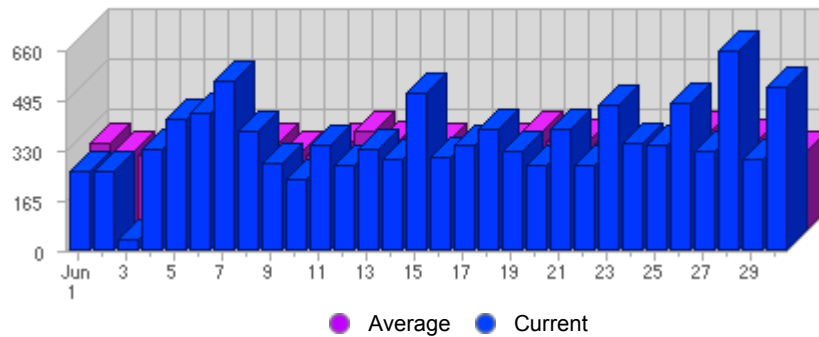

Traffic and Activity > Page Views

Report Description

Report Description: Page Views during the month of June 2007  
 Report Range: Month of June 2007  
 Report Scope: Historical Data

Historic Breakdown

Activity Breakdown

Date	Total Page Views	Average Page Views Historically	Change	Percent of Total Page Views
Fri Jun 1st, 2007	261	288,49	+261 ▲	2,41%
Sat Jun 2nd, 2007	259	259,07	+259 ▲	2,39%
Sun Jun 3rd, 2007	34	246,61	-211 ▼	0,31%
Mon Jun 4th, 2007	336	289,59	+42 ▲	3,10%
Tue Jun 5th, 2007	430	327,72	+161 ▲	3,97%
Wed Jun 6th, 2007	452	294,45	+185 ▲	4,17%
Thu Jun 7th, 2007	555	303,44	+108 ▲	5,12%
Fri Jun 8th, 2007	391	288,49	+130 ▲	3,61%
Sat Jun 9th, 2007	289	259,07	+30 ▲	2,67%
Sun Jun 10th, 2007	236	246,61	+202 ▲	2,18%
Mon Jun 11th, 2007	344	289,59	+8 ▲	3,17%
Tue Jun 12th, 2007	280	327,72	-150 ▼	2,58%
Wed Jun 13th, 2007	335	294,45	-117 ▼	3,09%
Thu Jun 14th, 2007	303	303,44	-252 ▼	2,80%
Fri Jun 15th, 2007	518	288,49	+127 ▲	4,78%
Sat Jun 16th, 2007	306	259,07	+17 ▲	2,82%
Sun Jun 17th, 2007	348	246,61	+112 ▲	3,21%
Mon Jun 18th, 2007	402	289,59	+58 ▲	3,71%
Tue Jun 19th, 2007	324	327,72	+44 ▲	2,99%
Wed Jun 20th, 2007	280	294,45	-55 ▼	2,58%
Thu Jun 21st, 2007	397	303,44	+94 ▲	3,66%
Fri Jun 22nd, 2007	279	288,49	-239 ▼	2,57%
Sat Jun 23rd, 2007	476	259,07	+170 ▲	4,39%
Sun Jun 24th, 2007	352	246,61	+4 ▲	3,25%
Mon Jun 25th, 2007	349	289,59	-53 ▼	3,22%
Tue Jun 26th, 2007	488	327,72	+164 ▲	4,50%
Wed Jun 27th, 2007	326	294,45	+46 ▲	3,01%
Thu Jun 28th, 2007	654	303,44	+257 ▲	6,03%

Fri Jun 29th, 2007	300	288,49	+21 ▲	2,77%
Sat Jun 30th, 2007	536	259,07	+60 ▲	4,95%
	10,840	8,244	+1,258 ▲	

Content created Tuesday, November 13, 2007 00:34:05 GMT 1:00  
LiveStats® .XSP V8.03 Copyright ©1996-2005 DeepMetric® Corporation. All rights reserved.  
Licensed to Aruba S.p.A..