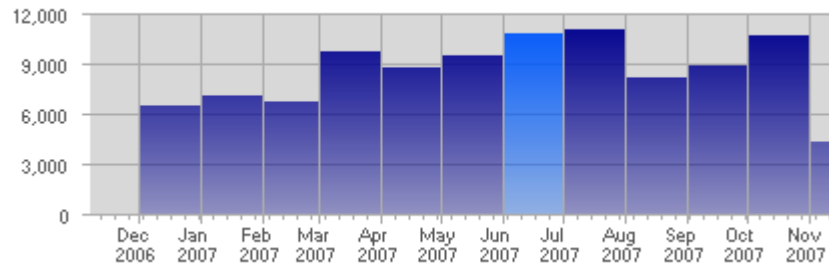

Traffic and Activity > Page Views

Report Description

Report Description: Page Views during the month of June 2007  
 Report Range: Month of June 2007  
 Report Scope: Historical Data

Historic Breakdown

Activity Breakdown

Date	Total Page Views	Average Page Views Historically	Change	Percent of Total Page Views
Fri Jun 1st, 2007	261	288,49	+261 ▲	2,41%
Sat Jun 2nd, 2007	259	259,07	+259 ▲	2,39%
Sun Jun 3rd, 2007	34	246,61	-211 ▼	0,31%
Mon Jun 4th, 2007	336	289,59	+42 ▲	3,10%
Tue Jun 5th, 2007	430	327,72	+161 ▲	3,97%
Wed Jun 6th, 2007	452	294,45	+185 ▲	4,17%
Thu Jun 7th, 2007	555	303,44	+108 ▲	5,12%
Fri Jun 8th, 2007	391	288,49	+130 ▲	3,61%
Sat Jun 9th, 2007	289	259,07	+30 ▲	2,67%
Sun Jun 10th, 2007	236	246,61	+202 ▲	2,18%
Mon Jun 11th, 2007	344	289,59	+8 ▲	3,17%
Tue Jun 12th, 2007	280	327,72	-150 ▼	2,58%
Wed Jun 13th, 2007	335	294,45	-117 ▼	3,09%
Thu Jun 14th, 2007	303	303,44	-252 ▼	2,80%
Fri Jun 15th, 2007	518	288,49	+127 ▲	4,78%
Sat Jun 16th, 2007	306	259,07	+17 ▲	2,82%
Sun Jun 17th, 2007	348	246,61	+112 ▲	3,21%
Mon Jun 18th, 2007	402	289,59	+58 ▲	3,71%
Tue Jun 19th, 2007	324	327,72	+44 ▲	2,99%
Wed Jun 20th, 2007	280	294,45	-55 ▼	2,58%
Thu Jun 21st, 2007	397	303,44	+94 ▲	3,66%
Fri Jun 22nd, 2007	279	288,49	-239 ▼	2,57%
Sat Jun 23rd, 2007	476	259,07	+170 ▲	4,39%
Sun Jun 24th, 2007	352	246,61	+4 ▲	3,25%
Mon Jun 25th, 2007	349	289,59	-53 ▼	3,22%
Tue Jun 26th, 2007	488	327,72	+164 ▲	4,50%
Wed Jun 27th, 2007	326	294,45	+46 ▲	3,01%
Thu Jun 28th, 2007	654	303,44	+257 ▲	6,03%

Fri Jun 29th, 2007	300	288,49	+21 ▲	2,77%
Sat Jun 30th, 2007	536	259,07	+60 ▲	4,95%
	10,840	8,244	+1,258 ▲	

Content created Tuesday, November 13, 2007 00:34:05 GMT 1:00  
LiveStats® .XSP V8.03 Copyright ©1996-2005 DeepMetric® Corporation. All rights reserved.  
Licensed to Aruba S.p.A..