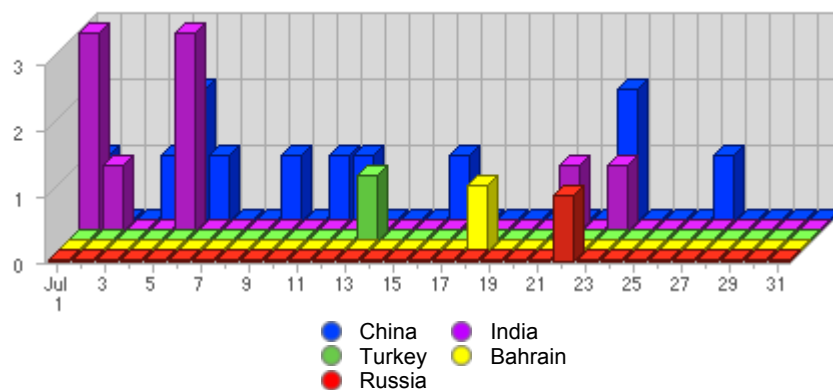

Geographic Info > [Asian Country](#)**Report Description**

Report Description: Asian Countries that Visitors came from during the month of July 2007
Report Range: Month of July 2007
Report Scope: Historical Data
List Size: 9 of 9

Map**Activity Breakdown**

#	Flag	Country	Total Visits	Average Visits Historically	Change	Percent of Visits
1.		China	12	22,35	-6 ▼	42,86%
2.		India	9	4,40	-1 ▼	32,14%
3.		Turkey	1	1,82	+1 ▲	3,57%
4.		Bahrain	1	0,67	0 ▬	3,57%
5.		Russia	1	3,08	-1 ▼	3,57%
6.		Iran	1	1,00	+1 ▲	3,57%
7.		Indonesia	1	1,44	+1 ▲	3,57%
8.		Thailand	1	0,80	+1 ▲	3,57%
9.		Philippines	1	0,00	+1 ▲	3,57%
			28	34	-8 ▼	