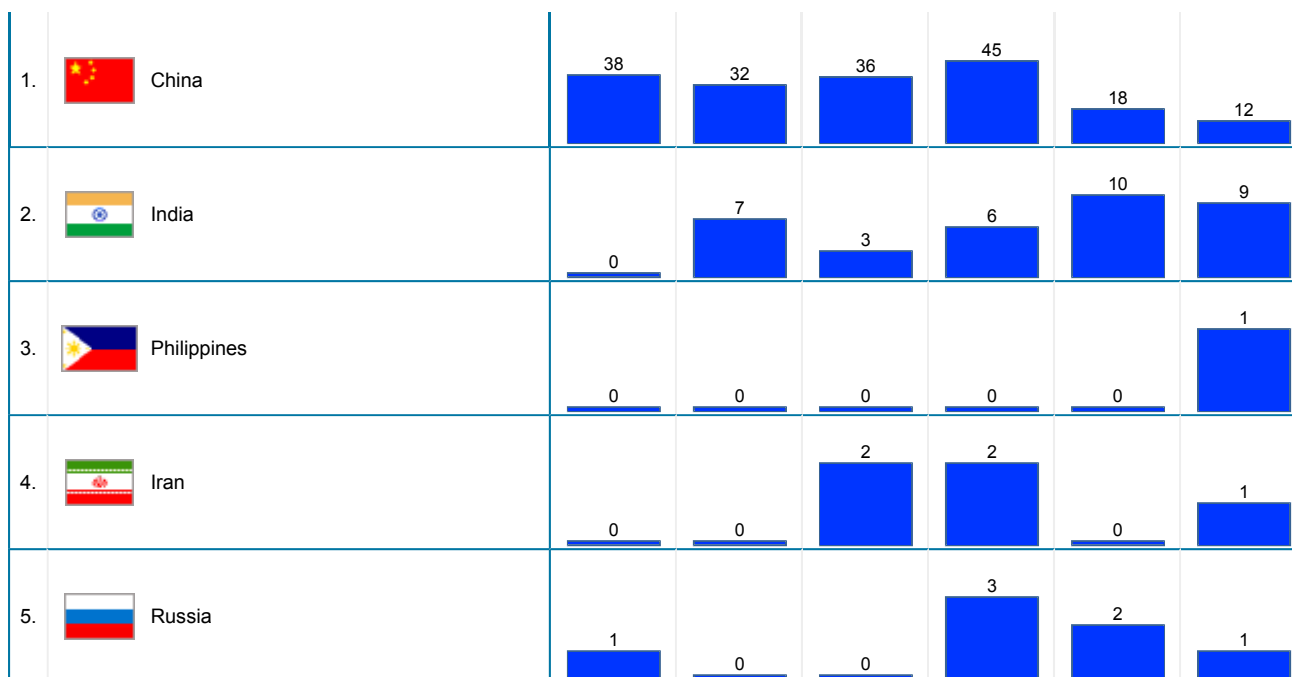

Six Month Historical Comparison

Six Month Historical Comparison

Top African Countries		Feb, 2007	Mar, 2007	Apr, 2007	May, 2007	Jun, 2007	Jul 2007

No African Countries Data.