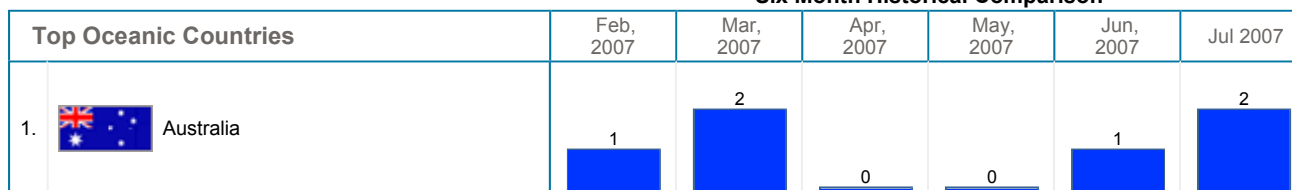

Six Month Historical Comparison

Six Month Historical Comparison

Top African Countries		Feb, 2007	Mar, 2007	Apr, 2007	May, 2007	Jun, 2007	Jul 2007

No African Countries Data.