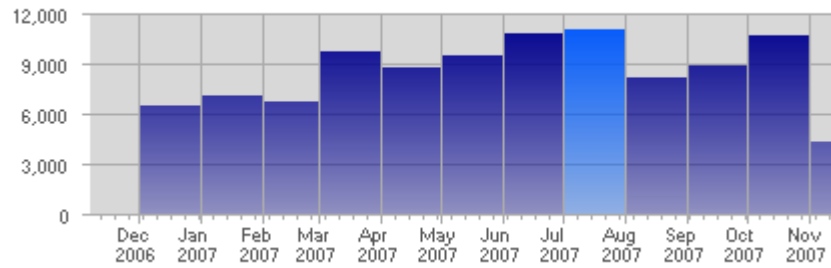

Traffic and Activity > Page Views

Report Description

Report Description: Page Views during the month of July 2007
 Report Range: Month of July 2007
 Report Scope: Historical Data

Historic Breakdown

Activity Breakdown

Date	Total Page Views	Average Page Views Historically	Change	Percent of Total Page Views
Sun Jul 1st, 2007	278	246,61	+278 ▲	2,51%
Mon Jul 2nd, 2007	312	289,59	+312 ▲	2,82%
Tue Jul 3rd, 2007	272	327,72	+272 ▲	2,46%
Wed Jul 4th, 2007	425	294,45	+425 ▲	3,84%
Thu Jul 5th, 2007	564	303,44	+564 ▲	5,10%
Fri Jul 6th, 2007	371	288,49	+371 ▲	3,36%
Sat Jul 7th, 2007	232	259,07	+232 ▲	2,10%
Sun Jul 8th, 2007	369	246,61	+91 ▲	3,34%
Mon Jul 9th, 2007	691	289,59	+379 ▲	6,25%
Tue Jul 10th, 2007	310	327,72	+38 ▲	2,80%
Wed Jul 11th, 2007	253	294,45	-172 ▼	2,29%
Thu Jul 12th, 2007	293	303,44	-271 ▼	2,65%
Fri Jul 13th, 2007	341	288,49	-30 ▼	3,08%
Sat Jul 14th, 2007	310	259,07	+78 ▲	2,80%
Sun Jul 15th, 2007	399	246,61	+30 ▲	3,61%
Mon Jul 16th, 2007	327	289,59	-364 ▼	2,96%
Tue Jul 17th, 2007	332	327,72	+22 ▲	3,00%
Wed Jul 18th, 2007	295	294,45	+42 ▲	2,67%
Thu Jul 19th, 2007	352	303,44	+59 ▲	3,18%
Fri Jul 20th, 2007	320	288,49	-21 ▼	2,89%
Sat Jul 21st, 2007	341	259,07	+31 ▲	3,08%
Sun Jul 22nd, 2007	294	246,61	-105 ▼	2,66%
Mon Jul 23rd, 2007	394	289,59	+67 ▲	3,56%
Tue Jul 24th, 2007	654	327,72	+322 ▲	5,91%
Wed Jul 25th, 2007	658	294,45	+363 ▲	5,95%
Thu Jul 26th, 2007	374	303,44	+22 ▲	3,38%
Fri Jul 27th, 2007	309	288,49	-11 ▼	2,79%
Sat Jul 28th, 2007	257	259,07	-84 ▼	2,32%