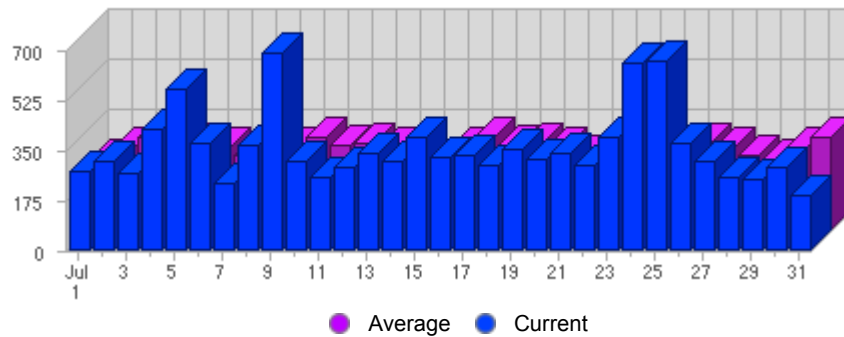

Traffic and Activity > Page Views

Report Description

Report Description: Page Views during the month of July 2007
 Report Range: Month of July 2007
 Report Scope: Historical Data

Historic Breakdown

Activity Breakdown

Date	Total Page Views	Average Page Views Historically	Change	Percent of Total Page Views
Sun Jul 1st, 2007	278	246,61	+278 ▲	2,51%
Mon Jul 2nd, 2007	312	289,59	+312 ▲	2,82%
Tue Jul 3rd, 2007	272	327,72	+272 ▲	2,46%
Wed Jul 4th, 2007	425	294,45	+425 ▲	3,84%
Thu Jul 5th, 2007	564	303,44	+564 ▲	5,10%
Fri Jul 6th, 2007	371	288,49	+371 ▲	3,36%
Sat Jul 7th, 2007	232	259,07	+232 ▲	2,10%
Sun Jul 8th, 2007	369	246,61	+91 ▲	3,34%
Mon Jul 9th, 2007	691	289,59	+379 ▲	6,25%
Tue Jul 10th, 2007	310	327,72	+38 ▲	2,80%
Wed Jul 11th, 2007	253	294,45	-172 ▼	2,29%
Thu Jul 12th, 2007	293	303,44	-271 ▼	2,65%
Fri Jul 13th, 2007	341	288,49	-30 ▼	3,08%
Sat Jul 14th, 2007	310	259,07	+78 ▲	2,80%
Sun Jul 15th, 2007	399	246,61	+30 ▲	3,61%
Mon Jul 16th, 2007	327	289,59	-364 ▼	2,96%
Tue Jul 17th, 2007	332	327,72	+22 ▲	3,00%
Wed Jul 18th, 2007	295	294,45	+42 ▲	2,67%
Thu Jul 19th, 2007	352	303,44	+59 ▲	3,18%
Fri Jul 20th, 2007	320	288,49	-21 ▼	2,89%
Sat Jul 21st, 2007	341	259,07	+31 ▲	3,08%
Sun Jul 22nd, 2007	294	246,61	-105 ▼	2,66%
Mon Jul 23rd, 2007	394	289,59	+67 ▲	3,56%
Tue Jul 24th, 2007	654	327,72	+322 ▲	5,91%
Wed Jul 25th, 2007	658	294,45	+363 ▲	5,95%
Thu Jul 26th, 2007	374	303,44	+22 ▲	3,38%
Fri Jul 27th, 2007	309	288,49	-11 ▼	2,79%
Sat Jul 28th, 2007	257	259,07	-84 ▼	2,32%

Sun Jul 29th, 2007	249	246,61	-45 ▼	2,25%
Mon Jul 30th, 2007	289	289,59	-105 ▼	2,61%
Tue Jul 31st, 2007	194	327,72	-460 ▼	1,75%
	11,059	8,244	+219 ▲	

Content created Tuesday, November 13, 2007 00:50:01 GMT 1:00
LiveStats® .XSP V8.03 Copyright ©1996-2005 DeepMetrix® Corporation. All rights reserved.
Licensed to Aruba S.p.A..